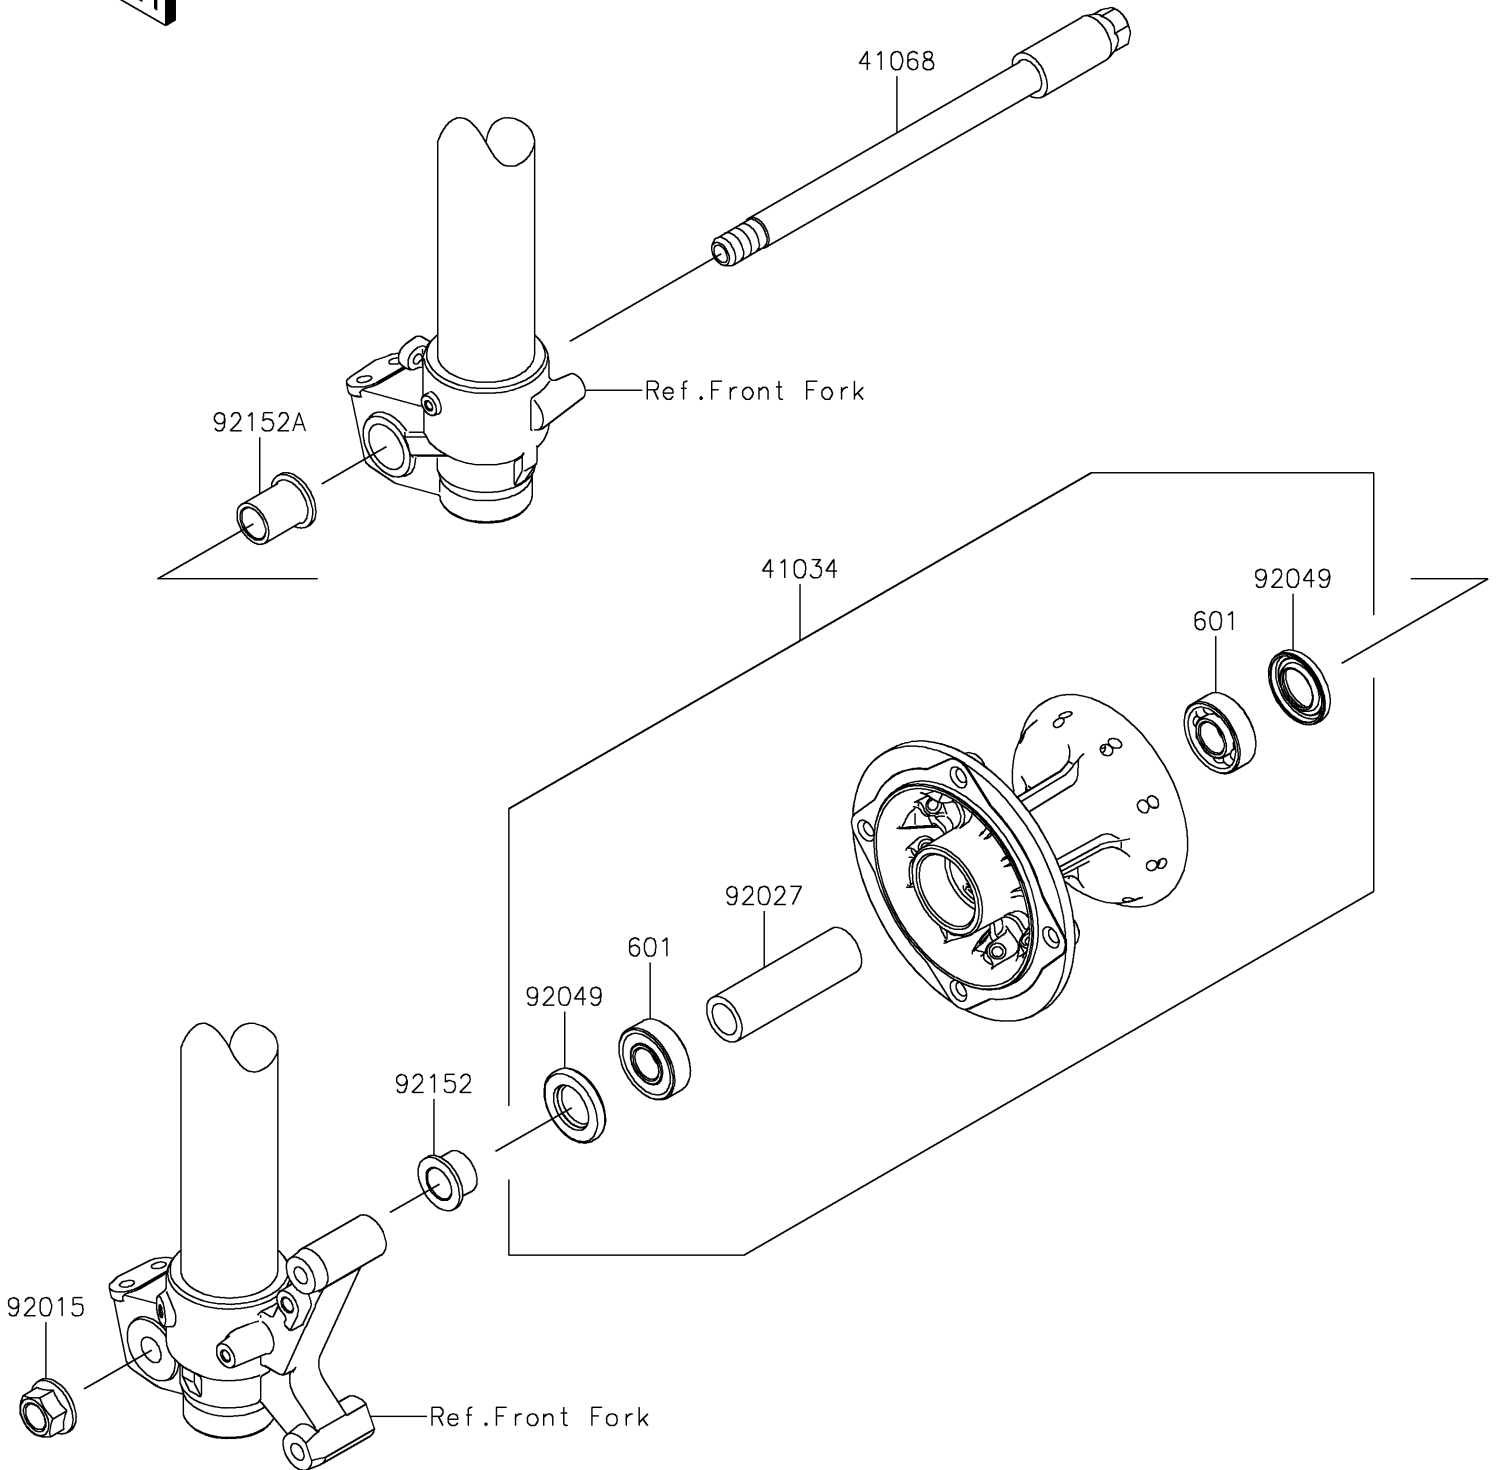

2025 KLX300R PARTS DIAGRAM

Front Hub

F2230

2025 KLX300R PARTS LIST

Front Hub

ITEM NAME	PART NUMBER	QUANTITY
DRUM-ASSY,FR (Ref # 41034)	41034-0604	1
AXLE,FR,15X194 (Ref # 41068)	41068-0601	1
NUT,14MM (Ref # 92015)	92015-1407	1
COLLAR,15.2X22.2X75 (Ref # 92027)	92027-1958	1
SEAL-OIL (Ref # 92049)	92049-0136	2
COLLAR,FR AXLE,L=14 (Ref # 92152)	92152-0528	1
COLLAR,FR AXLE,L=26.5 (Ref # 92152A)	92152-2575	1
BEARING-BALL,#6202UG (Ref # 601)	601B6202UG	2