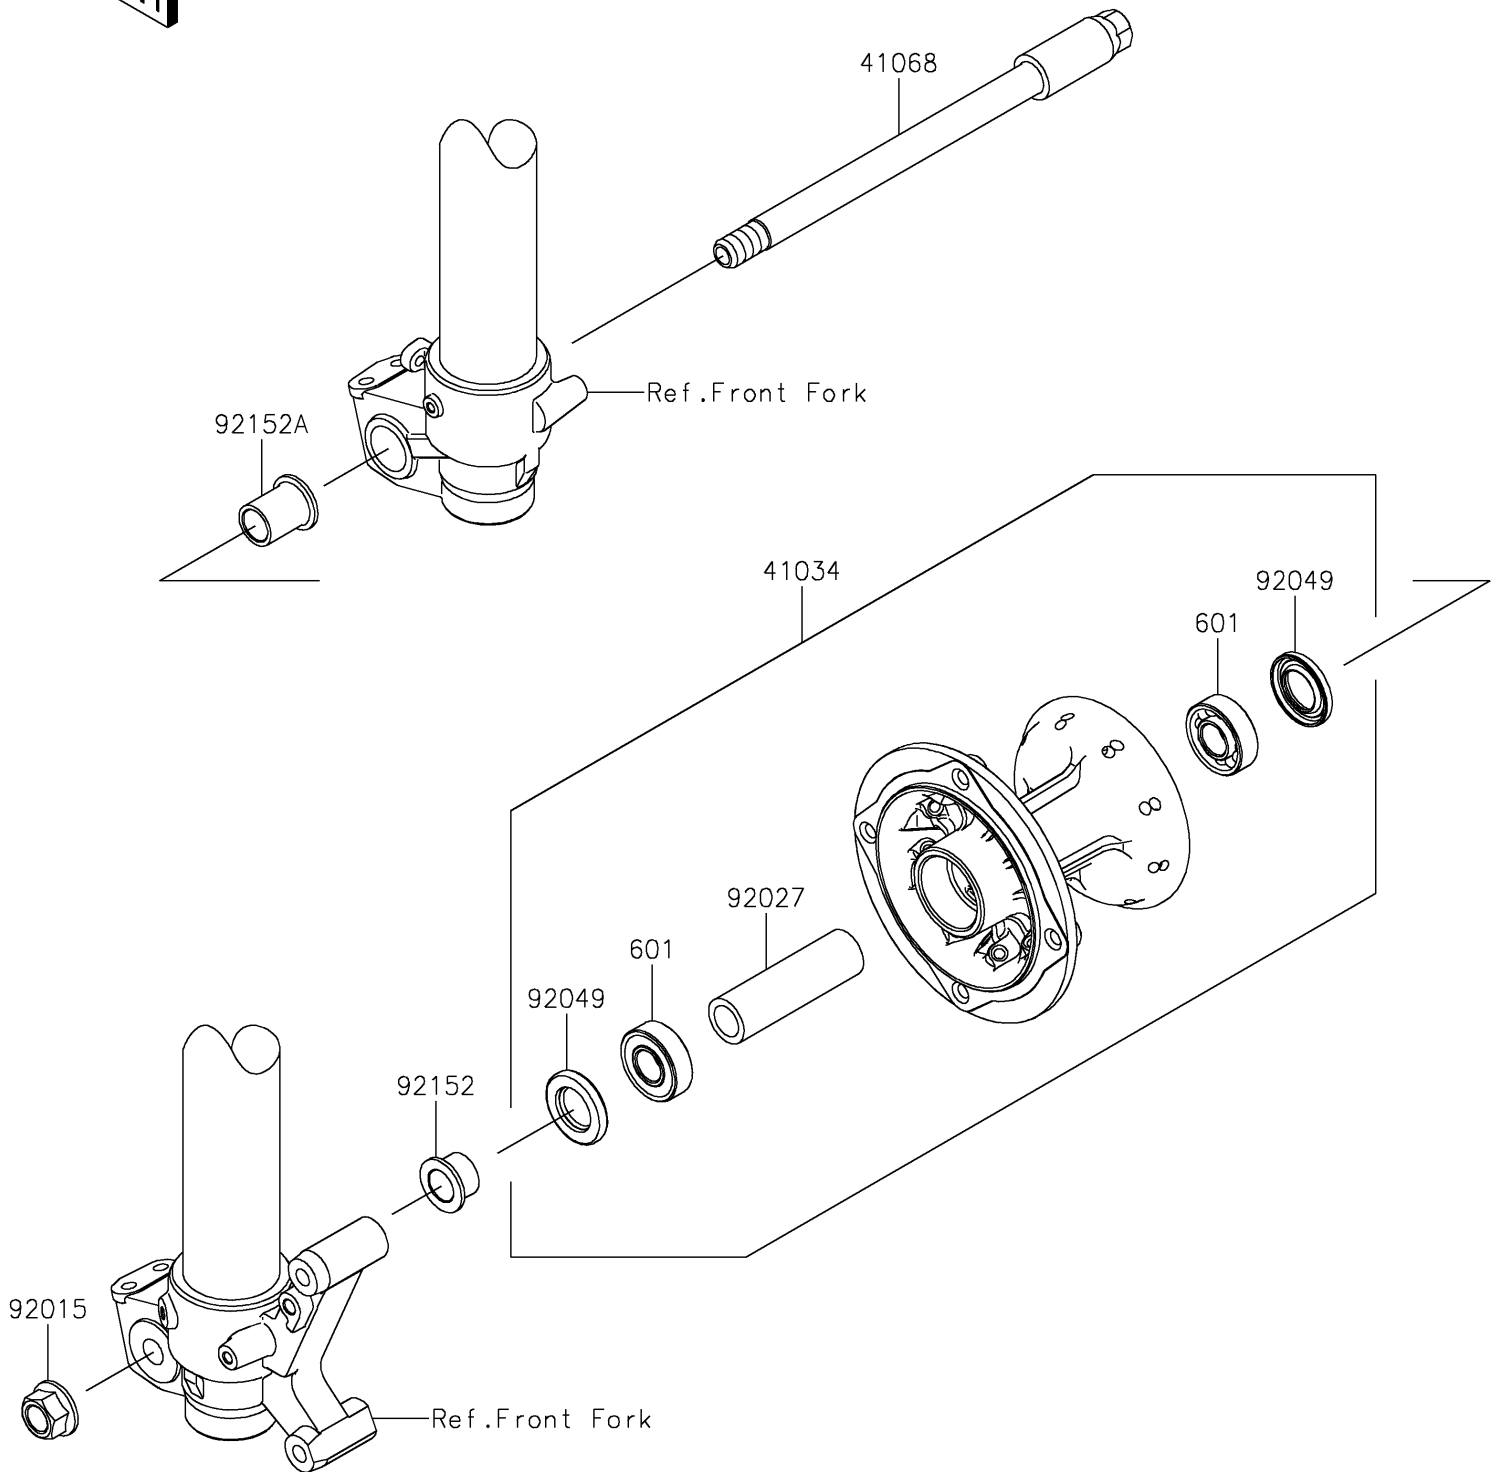

2025 KLX® 300R PARTS DIAGRAM

Front Hub

F2230

2025 KLX®300R PARTS LIST

Front Hub

| ITEM NAME | PART NUMBER | QUANTITY |
|--------------------------------------|-------------|----------|
| DRUM-ASSY,FR (Ref # 41034) | 41034-0604 | 1 |
| AXLE,FR,15X194 (Ref # 41068) | 41068-0601 | 1 |
| NUT,14MM (Ref # 92015) | 92015-1407 | 1 |
| COLLAR,15.2X22.2X75 (Ref # 92027) | 92027-1958 | 1 |
| SEAL-OIL (Ref # 92049) | 92049-0136 | 2 |
| COLLAR,FR AXLE,L=14 (Ref # 92152) | 92152-0528 | 1 |
| COLLAR,FR AXLE,L=26.5 (Ref # 92152A) | 92152-2575 | 1 |
| BEARING-BALL,#6202UG (Ref # 601) | 601B6202UG | 2 |