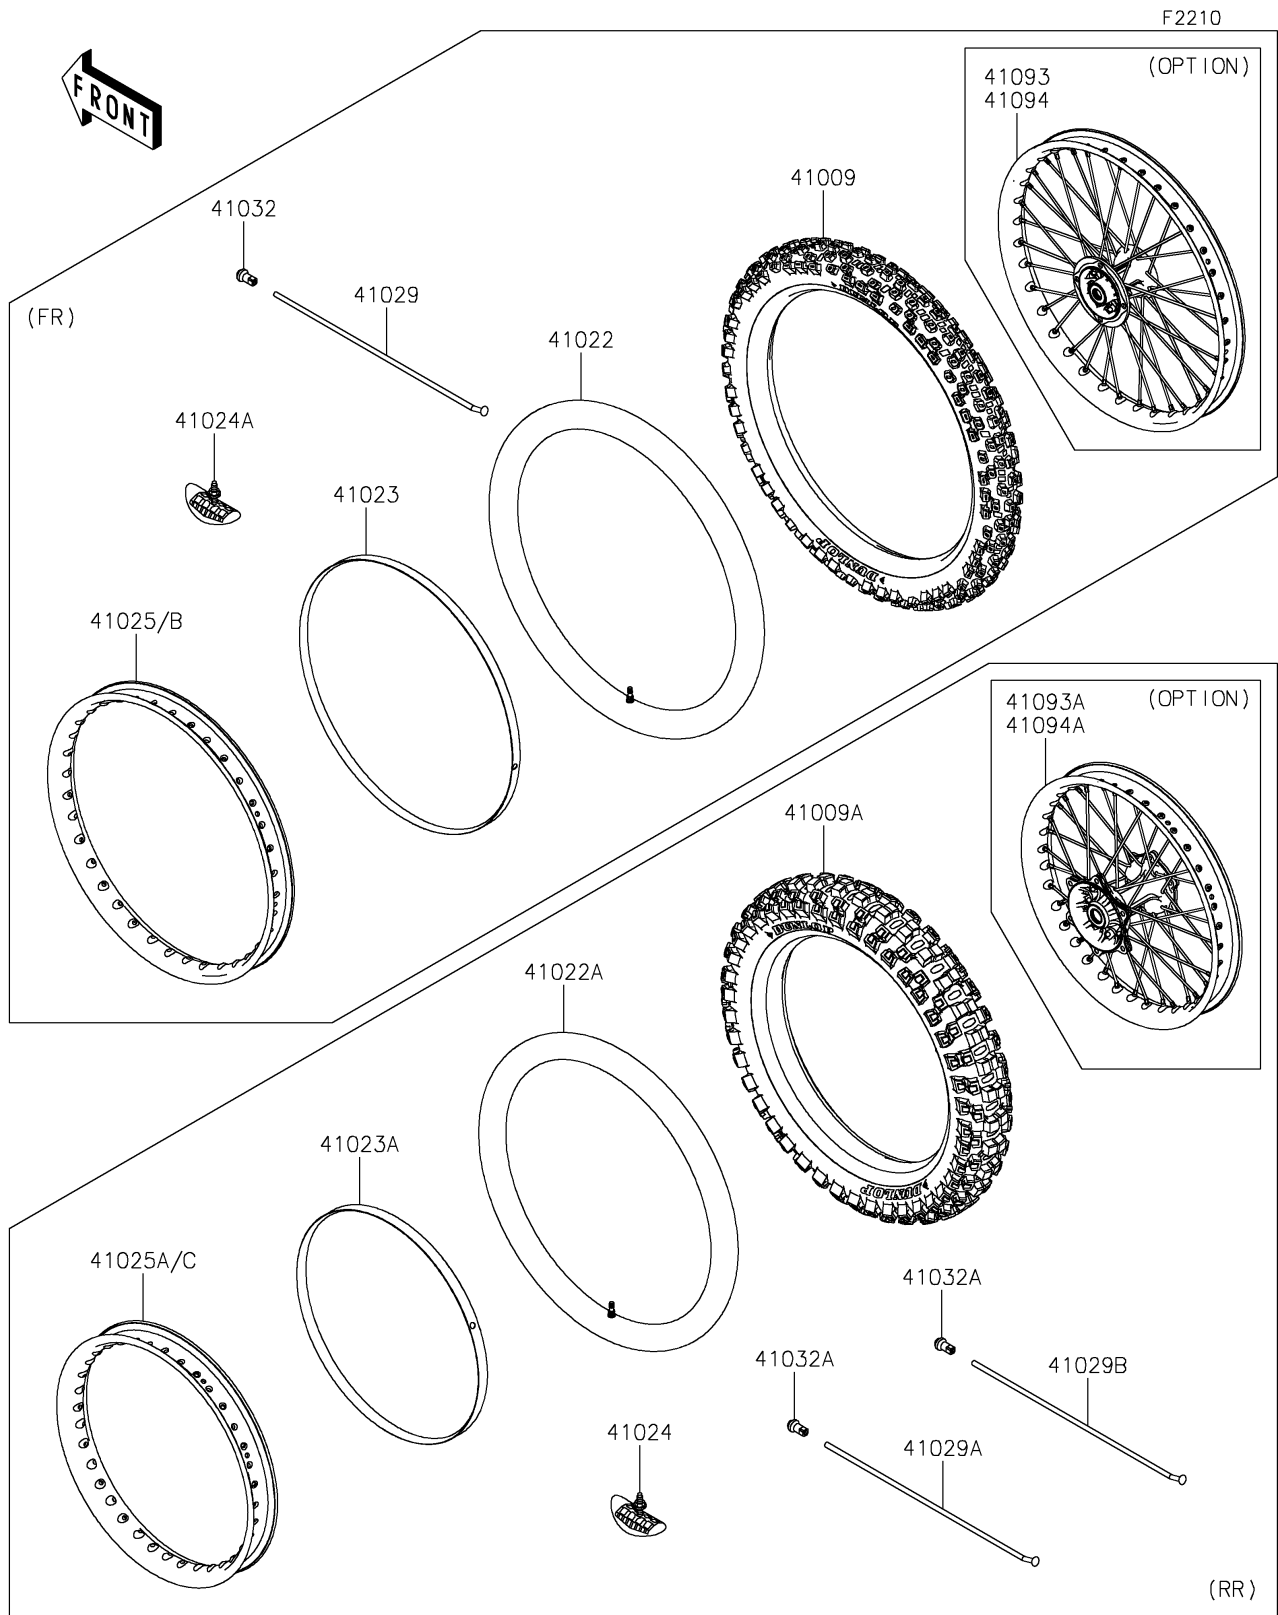

2025 KLX300R PARTS DIAGRAM

Wheels/Tires

2025 KLX300R PARTS LIST

Wheels/Tires

ITEM NAME	PART NUMBER	QUANTITY
TIRE,FR,80/100-21 51M,MX52F (Ref # 41009)	41009-0830	1
TIRE,RR,100/100-18 59M,MX52 (Ref # 41009A)	41009-0831	1
TUBE-TIRE,80/100-21(D) (Ref # 41022)	41022-1118	1
TUBE-TIRE,100/100-18(D) (Ref # 41022A)	41022-1119	1
BAND-RIM,90/100-21(D) (Ref # 41023)	41023-0009	1
BAND-RIM,100/100-18(D) (Ref # 41023A)	41023-1070	1
STOPPER-RIM,2.15-M(DUNLOP) (Ref # 41024)	41024-009	1
STOPPER-RIM,1.60-M(DUNLOP) (Ref # 41024A)	41024-010	1
RIM,FR,21X1.60 (Ref # 41025B)	41025-0449	1
RIM,RR,18X1.85 (Ref # 41025C)	41025-0450	1
SPOKE-INNER,FR,228MMX165D (Ref # 41029)	41029-0004	36
SPOKE-INNER,RR,LH,193.1MMX165D (Ref # 41029A)	41029-0047	18
SPOKE-INNER,RR,RH,189.1MMX160D (Ref # 41029B)	41029-0048	18
NIPPLE-SPOKE (Ref # 41032)	41032-0005	36
NIPPLE-SPOKE (Ref # 41032A)	41032-0007	36
WHEEL-SUB ASSY,FR (Ref # 41094)	41094-0023	1
WHEEL-SUB ASSY,RR (Ref # 41094A)	41094-0024	1