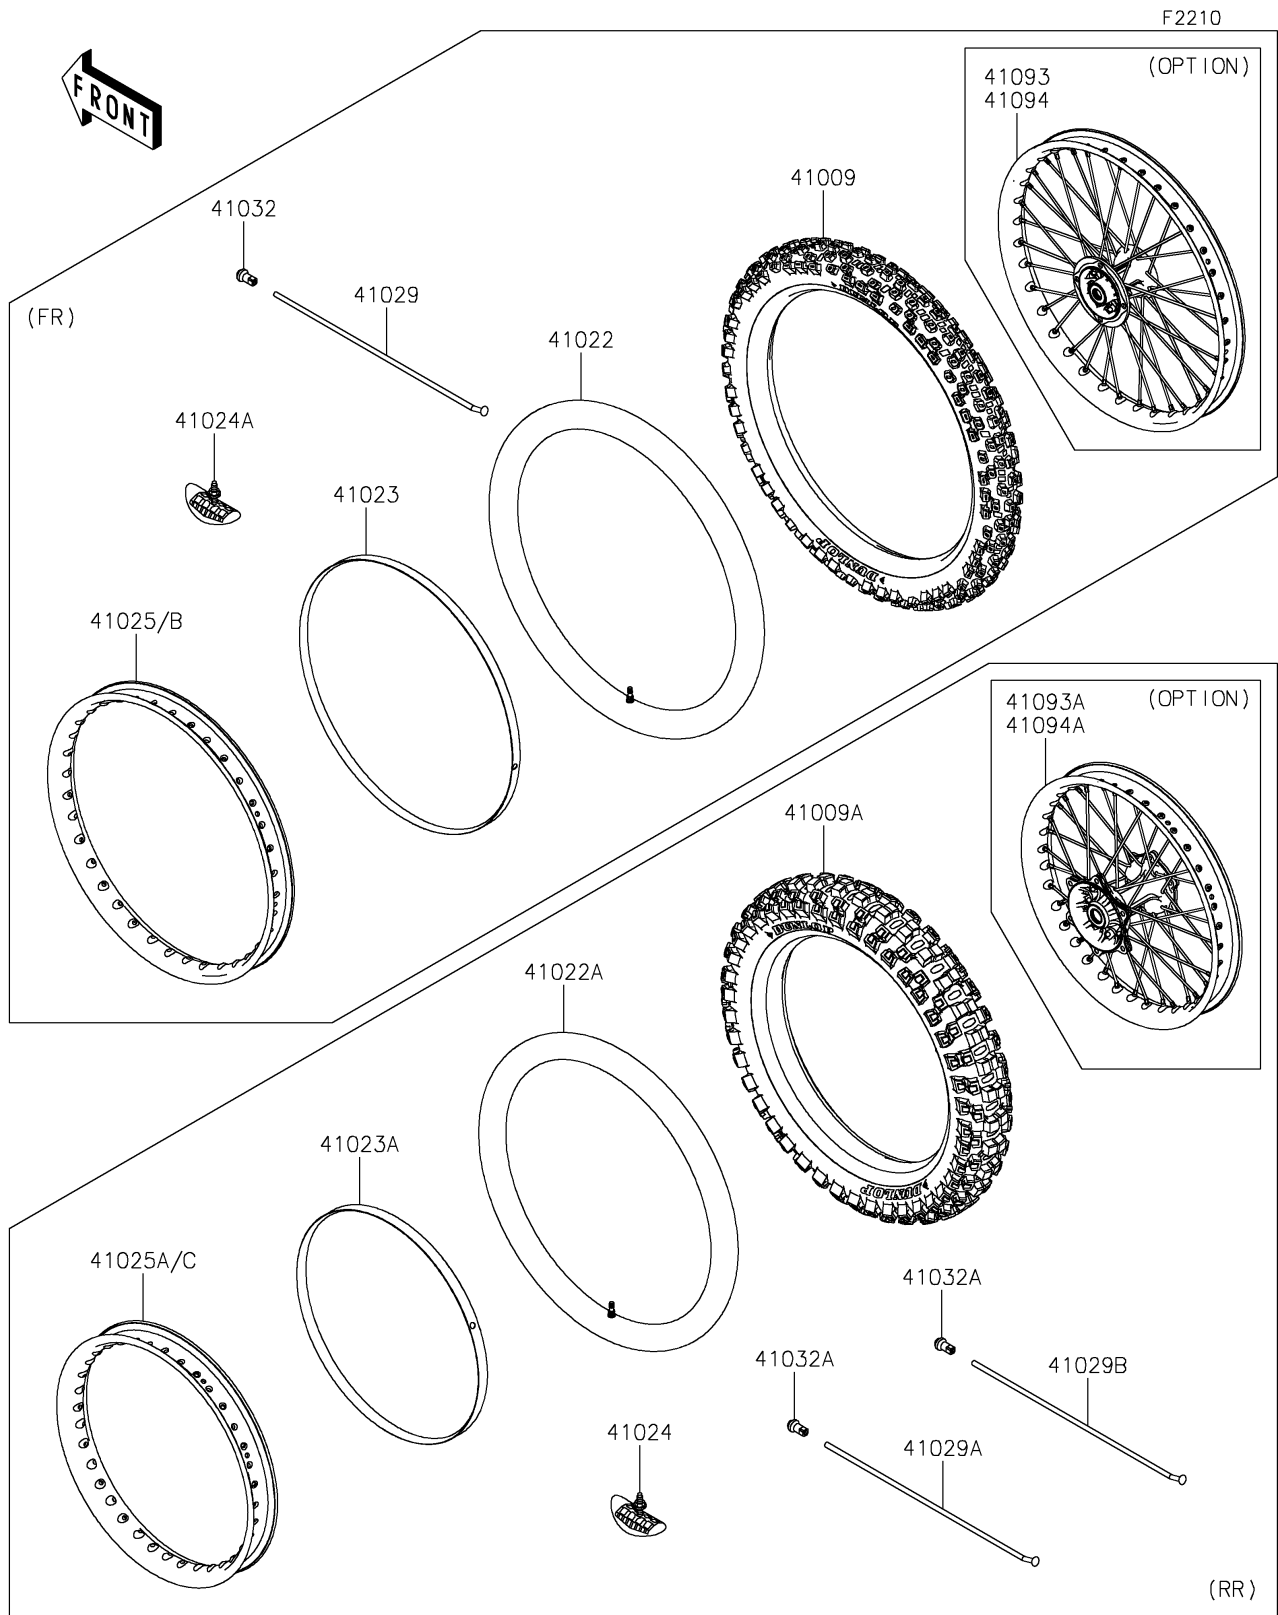

2025 KLX®300R PARTS DIAGRAM

Wheels/Tires

2025 KLX®300R PARTS LIST

Wheels/Tires

ITEM NAME	PART NUMBER	QUANTITY
TIRE,FR,80/100-21 51M,MX52F (Ref # 41009)	41009-0830	1
TIRE,RR,100/100-18 59M,MX52 (Ref # 41009A)	41009-0831	1
TUBE-TIRE,80/100-21(D) (Ref # 41022)	41022-1118	1
TUBE-TIRE,100/100-18(D) (Ref # 41022A)	41022-1119	1
BAND-RIM,90/100-21(D) (Ref # 41023)	41023-0009	1
BAND-RIM,100/100-18(D) (Ref # 41023A)	41023-1070	1
STOPPER-RIM,2.15-M(DUNLOP) (Ref # 41024)	41024-009	1
STOPPER-RIM,1.60-M(DUNLOP) (Ref # 41024A)	41024-010	1
RIM,FR,21X1.60 (Ref # 41025B)	41025-0449	1
RIM,RR,18X1.85 (Ref # 41025C)	41025-0450	1
SPOKE-INNER,FR,228MMX165D (Ref # 41029)	41029-0004	36
SPOKE-INNER,RR,LH,193.1MMX165D (Ref # 41029A)	41029-0047	18
SPOKE-INNER,RR,RH,189.1MMX160D (Ref # 41029B)	41029-0048	18
NIPPLE-SPOKE (Ref # 41032)	41032-0005	36
NIPPLE-SPOKE (Ref # 41032A)	41032-0007	36
WHEEL-SUB ASSY,FR (Ref # 41094)	41094-0023	1
WHEEL-SUB ASSY,RR (Ref # 41094A)	41094-0024	1