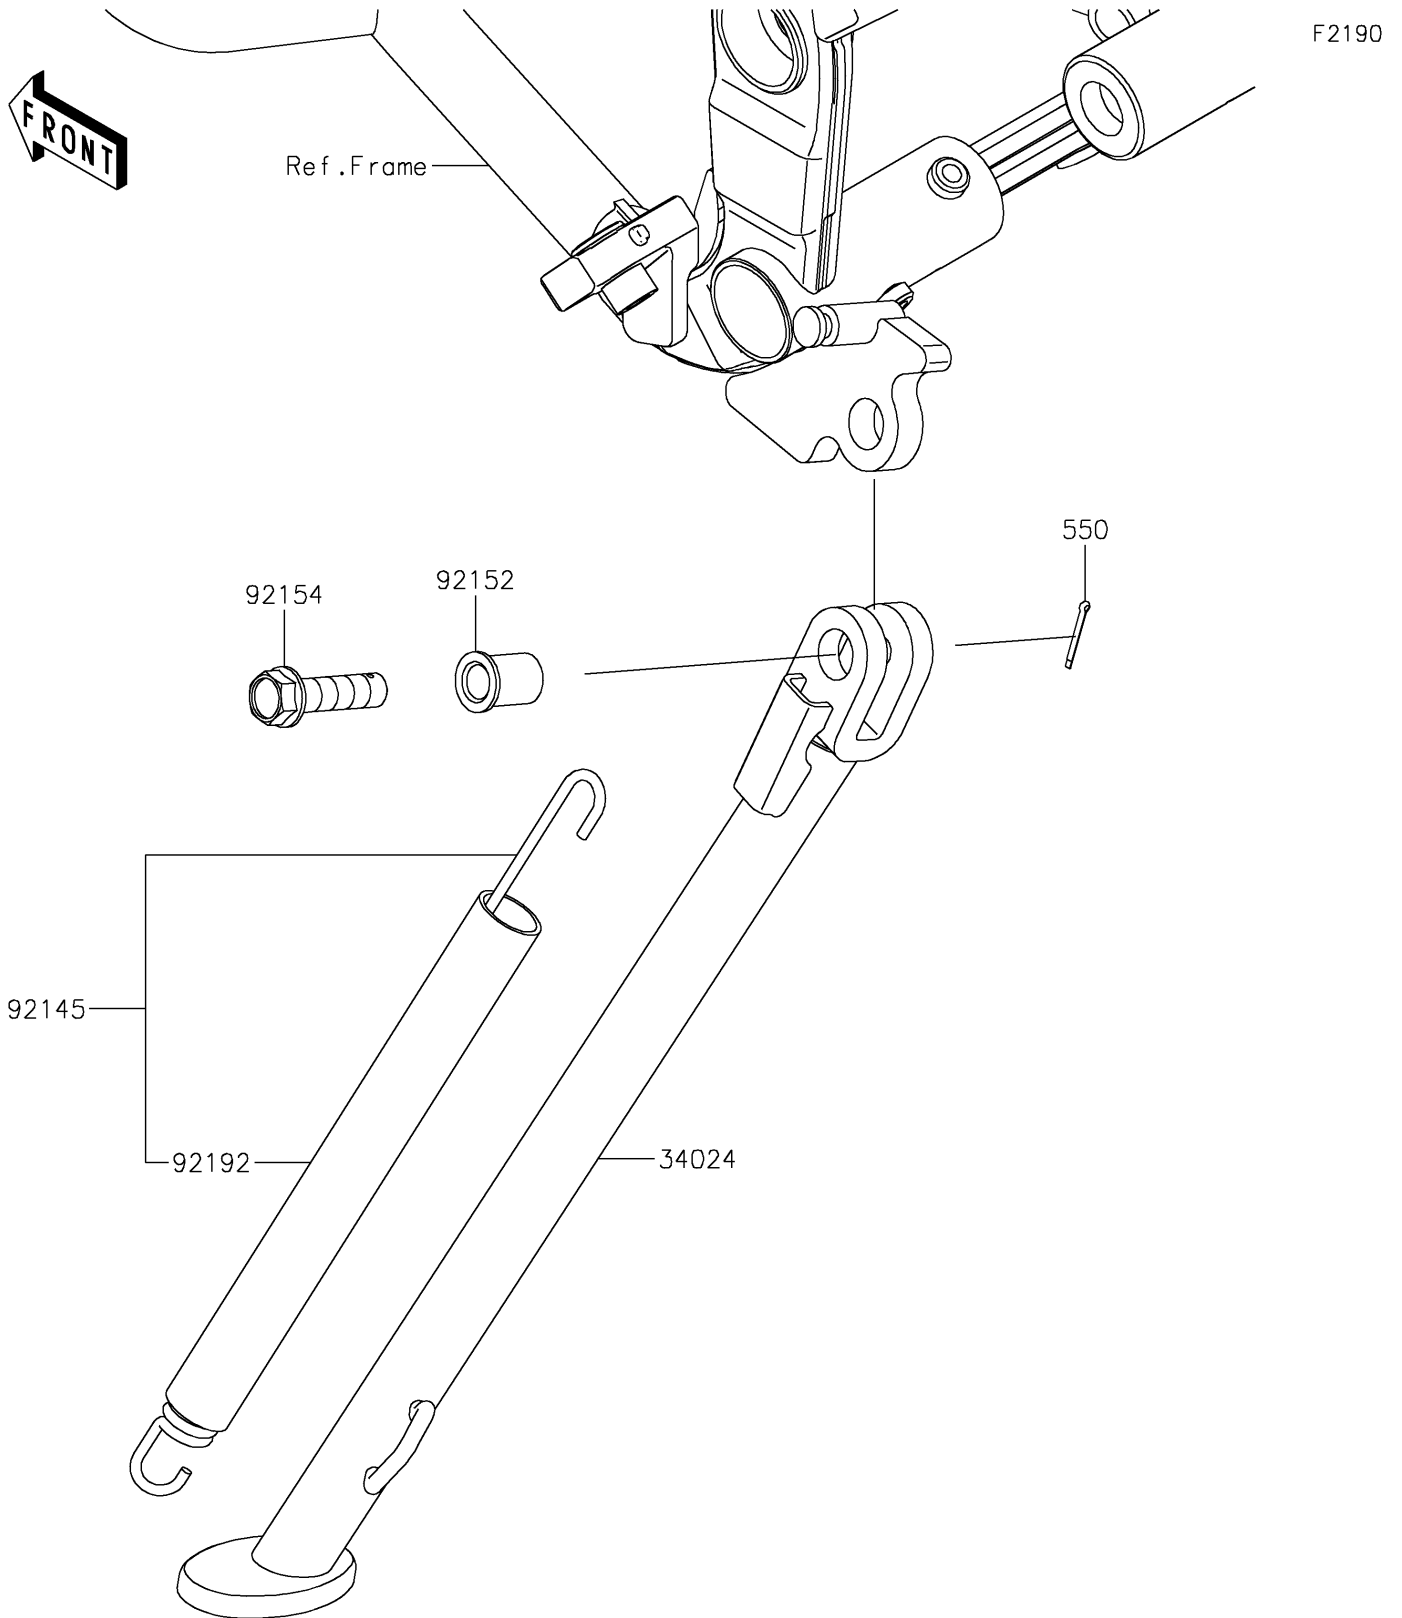

2025 KLX300R PARTS DIAGRAM

Stand(s)

2025 KLX300R PARTS LIST

Stand(s)

ITEM NAME	PART NUMBER	QUANTITY
STAND-SIDE,P.SILVER (Ref # 34024)	34024-0156-458	1
SPRING,SIDE STAND (Ref # 92145)	92145-1941	1
COLLAR,10.2X15X20.1 (Ref # 92152)	92152-1914	1
BOLT,FLANGED,10X37 (Ref # 92154)	92154-1539	1
TUBE,18X21X200 (Ref # 92192)	92192-2340	1
PIN-COTTER,2.0X15 (Ref # 550)	550AA2015	1