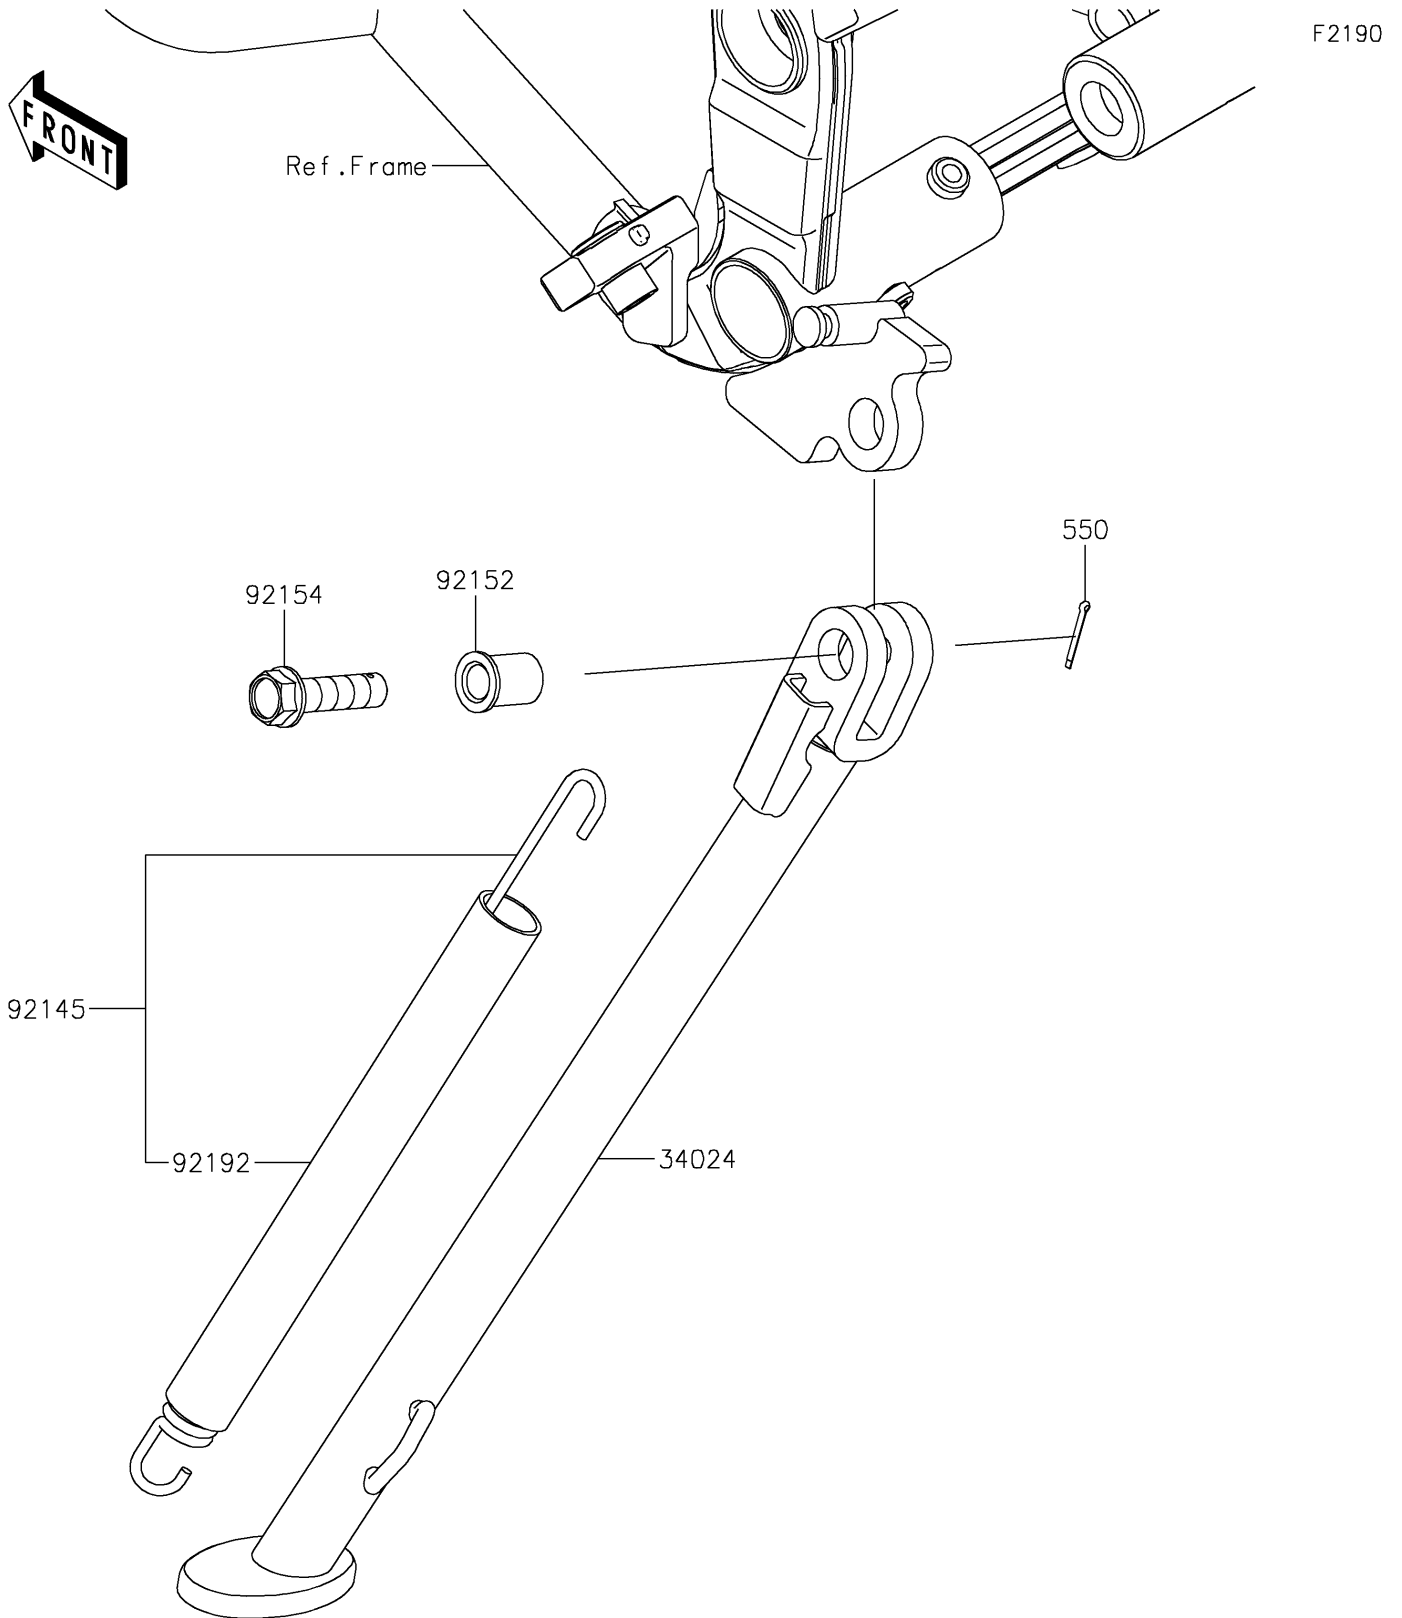

2025 KLX® 300R PARTS DIAGRAM

Stand(s)

2025 KLX®300R PARTS LIST

Stand(s)

ITEM NAME	PART NUMBER	QUANTITY
STAND-SIDE,P.SILVER (Ref # 34024)	34024-0156-458	1
SPRING,SIDE STAND (Ref # 92145)	92145-1941	1
COLLAR,10.2X15X20.1 (Ref # 92152)	92152-1914	1
BOLT,FLANGED,10X37 (Ref # 92154)	92154-1539	1
TUBE,18X21X200 (Ref # 92192)	92192-2340	1
PIN-COTTER,2.0X15 (Ref # 550)	550AA2015	1