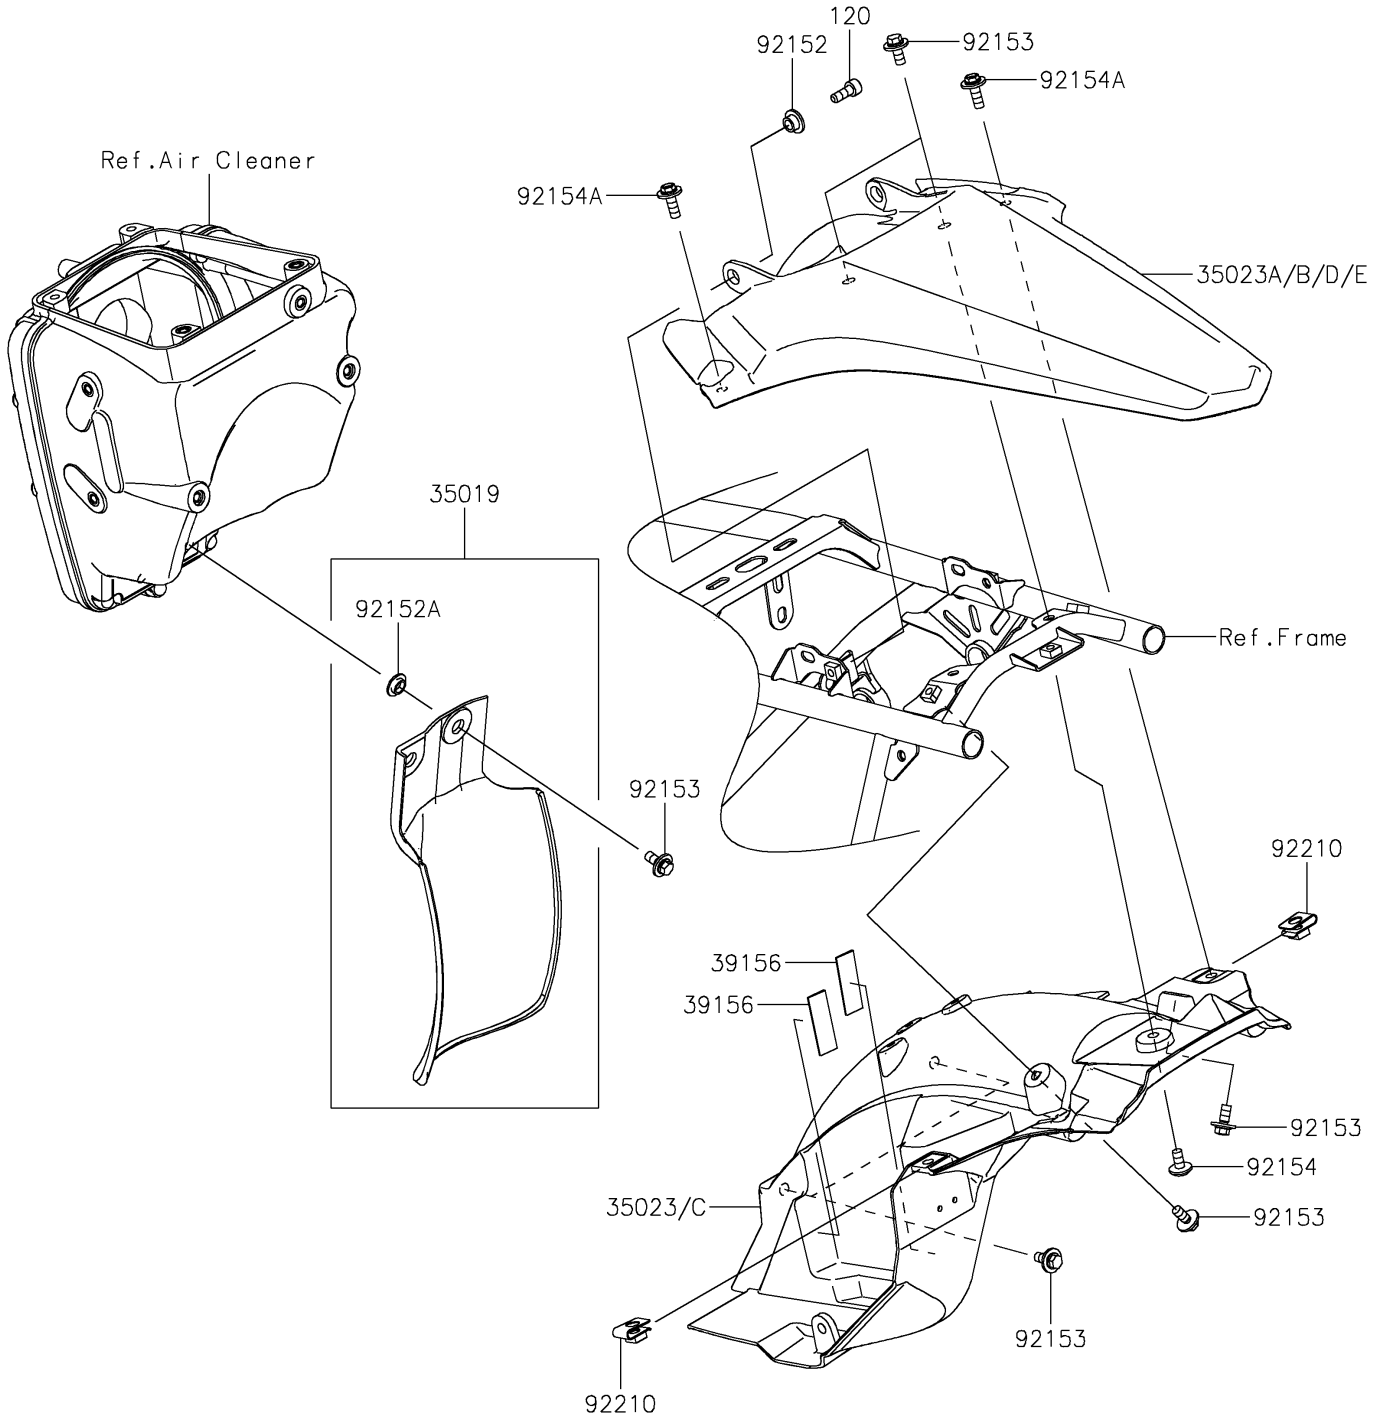

2025 KLX®300R PARTS DIAGRAM

Rear Fender(s)

F2172

2025 KLX®300R PARTS LIST

Rear Fender(s)

ITEM NAME	PART NUMBER	QUANTITY
FLAP,RR FENDER,FR (Ref # 35019)	35019-0004	1
PAD,15X40X1 (Ref # 39156)	39156-2548	2
COLLAR,6.8X10(16)X6.6 (Ref # 92152)	92152-0842	2
COLLAR,8.8X11.2X4 (Ref # 92152A)	92152-0909	2
BOLT,FLANGED,6X14 (Ref # 92153)	92153-0936	8
BOLT,SOCKET,6X12 (Ref # 92154)	92154-2355	1
BOLT,FLANGED,6X18 (Ref # 92154A)	92154-3994	2
NUT (Ref # 92210)	92210-0130	2
BOLT-SOCKET,6X16 (Ref # 120)	120CA0616	2