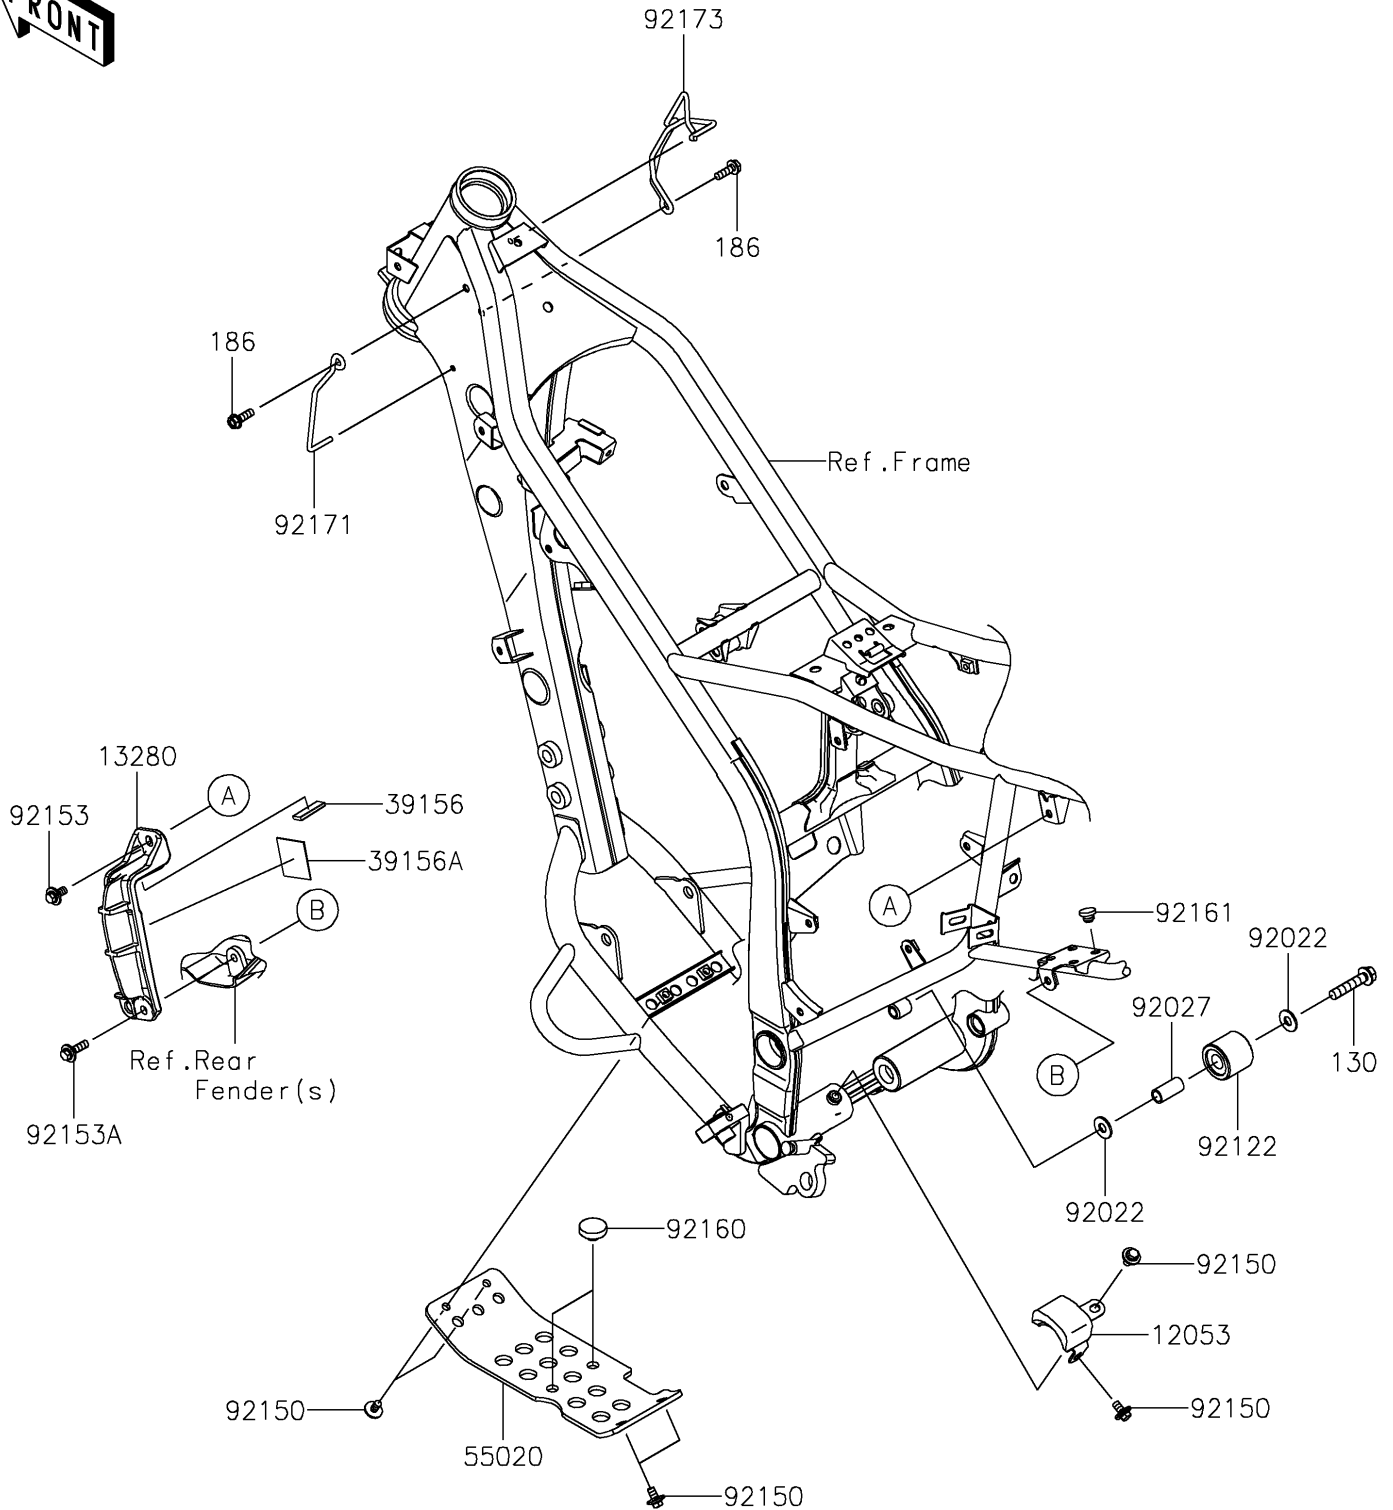

2025 KLX300R PARTS DIAGRAM

Frame Fittings

F2131

2025 KLX300R PARTS LIST

Frame Fittings

ITEM NAME	PART NUMBER	QUANTITY
GUIDE-CHAIN (Ref # 12053)	12053-0001	1
HOLDER,BATTERY (Ref # 13280)	13280-0944	1
PAD,30X10X3 (Ref # 39156)	39156-2553	1
PAD,34X34X1 (Ref # 39156A)	39156-2554	1
GUARD,ENGINE (Ref # 55020)	55020-1456	1
WASHER,8.5X20X1.6 (Ref # 92022)	92022-1561	2
COLLAR,CHAIN ROLLER (Ref # 92027)	92027-1670	1
ROLLER,CHAIN GUIDE (Ref # 92122)	92122-1153	1
BOLT,6X12 (Ref # 92150)	92150-1435	6
BOLT,FLANGED,6X14 (Ref # 92153)	92153-0936	1
BOLT,FLANGED,6X22 (Ref # 92153A)	92153-0950	1
DAMPER (Ref # 92160)	92160-1396	2
DAMPER (Ref # 92161)	92161-1084	4
CLAMP,HARNESS,LH (Ref # 92171)	92171-1775	1
CLAMP,HARNESS,RH (Ref # 92173)	92173-2206	1
BOLT-FLANGED,8X40 (Ref # 130)	130BA0840	1
BOLT-UPSET-WP,6X20 (Ref # 186)	186BA0620	2