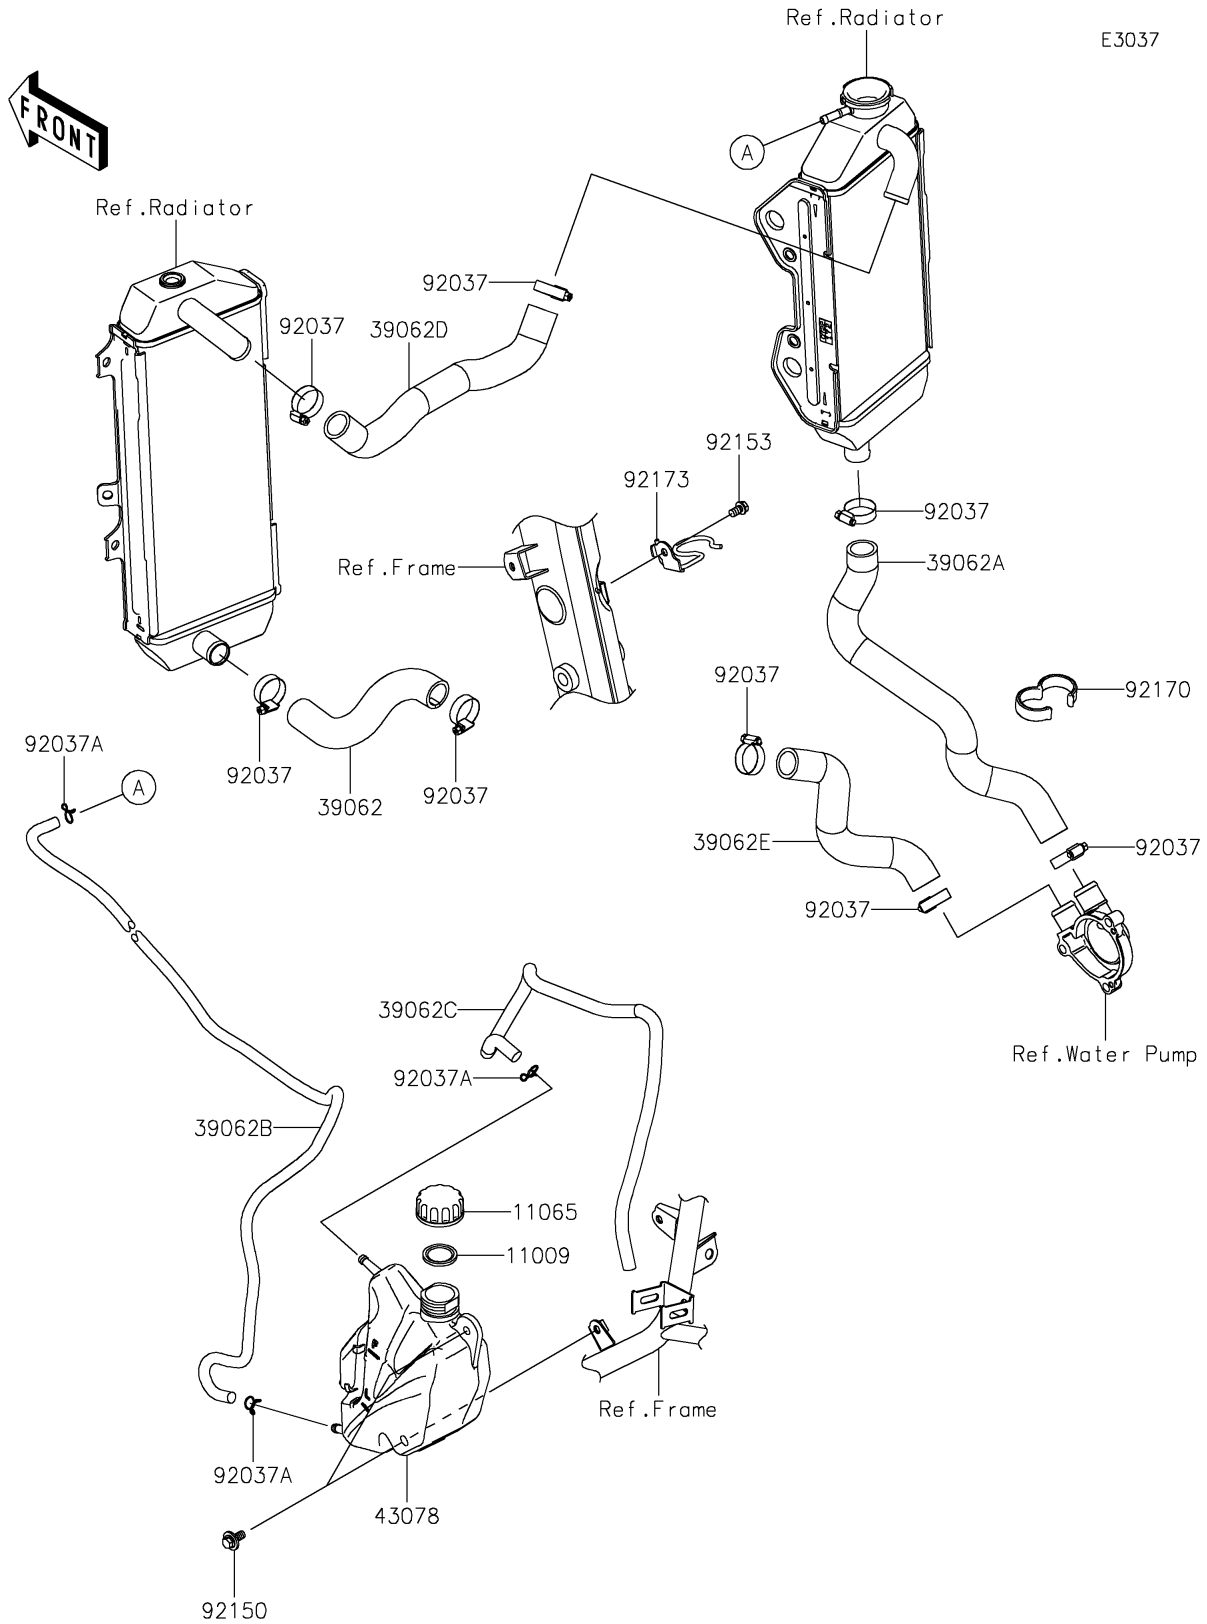

2025 KLX300R PARTS DIAGRAM

Water Pipe

2025 KLX300R PARTS LIST

Water Pipe

ITEM NAME	PART NUMBER	QUANTITY
GASKET,RESERVOIR TANK CAP (Ref # 11009)	11009-1145	1
CAP (Ref # 11065)	11065-0969	1
HOSE-COOLING,HEAD-RAD.LH (Ref # 39062)	39062-0843	1
HOSE-COOLING,RAD.RH-PUMP (Ref # 39062A)	39062-0845	1
HOSE-COOLING,RESERVOIR (Ref # 39062B)	39062-0846	1
HOSE-COOLING,RESERVOIR (Ref # 39062C)	39062-0858	1
HOSE-COOLING,RAD.LH-RAD.RH (Ref # 39062D)	39062-0910	1
HOSE-COOLING,PUMP-CYLINDER (Ref # 39062E)	39062-1563	1
RESERVOIR (Ref # 43078)	43078-0603	1
CLAMP,COOLING HOSE (Ref # 92037)	92037-1589	8
CLAMP (Ref # 92037A)	92037-1712	3
BOLT,6X14 (Ref # 92150)	92150-1340	2
BOLT,FLANGED,6X10 (Ref # 92153)	92153-1354	1
CLAMP (Ref # 92170)	92170-1419	1
CLAMP (Ref # 92173)	92173-2250	1