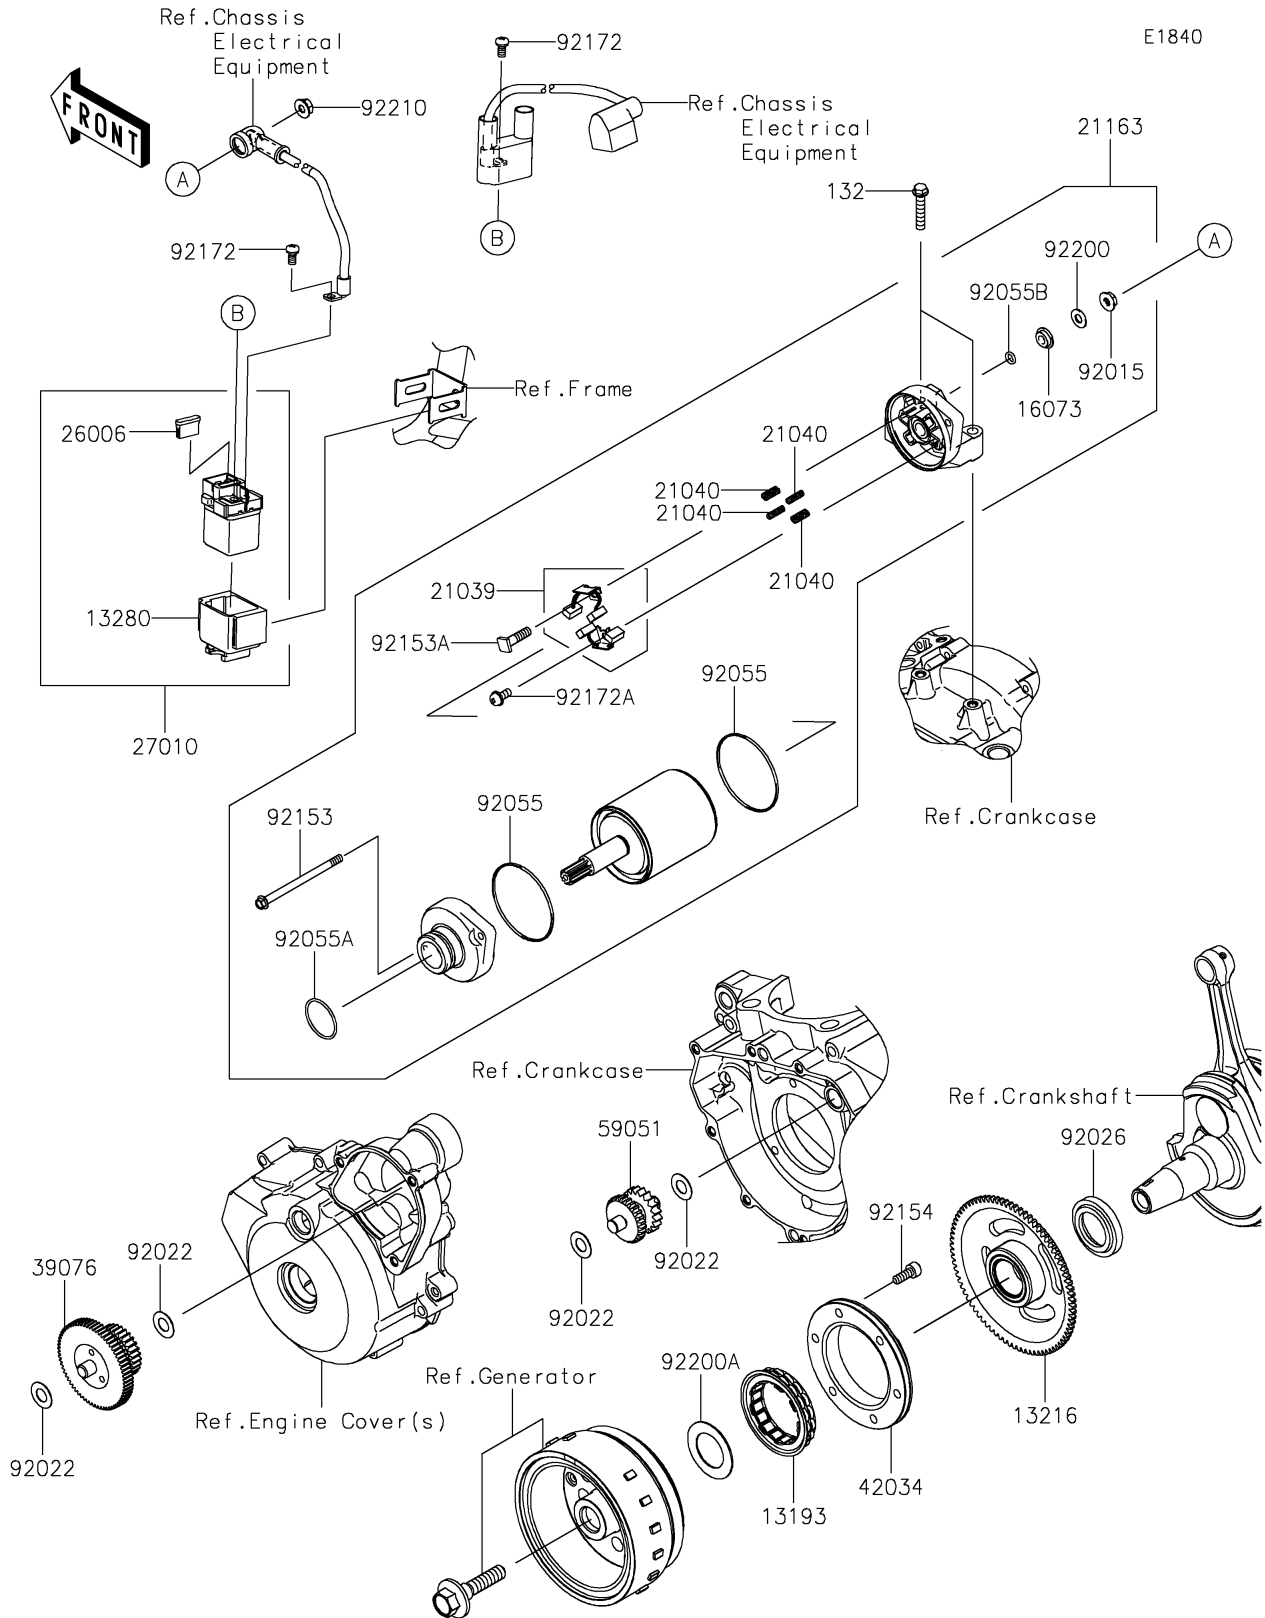

## PARTS DIAGRAM

### Starter Motor

## PARTS LIST

### Starter Motor

ITEM NAME	PART NUMBER	QUANTITY
CLUTCH-ASSY-ONEWAY (Ref # 13193)	13193-0007	1
GEAR-COMP,ONEWAY CLUTCH (Ref # 13216)	13216-1148	1
HOLDER (Ref # 13280)	13280-0818	1
INSULATOR (Ref # 16073)	16073-0053	1
BRUSH,CARBON (Ref # 21039)	21039-0004	1
SPRING-BRUSH (Ref # 21040)	21040-0003	4
STARTER-ELECTRIC (Ref # 21163)	21163-0046	1
FUSE,BLADE,20A,YELLOW (Ref # 26006)	26006-1051	1
SWITCH (Ref # 27010)	27010-0765	1
LIMITER,STARTER IDLE GEAR (Ref # 39076)	39076-0020	1
COUPLING (Ref # 42034)	42034-0048	1
GEAR-SPUR,IDLE (Ref # 59051)	59051-0785	1
NUT,STARTER MOTOR (Ref # 92015)	92015-1476	1
WASHER,10.2X20X0.5 (Ref # 92022)	92022-1649	4
SPACER (Ref # 92026)	92026-0762	1
RING-O (Ref # 92055)	92055-0136	2
RING-O (Ref # 92055A)	92055-1276	1
RING-O,4.5X2.0 (Ref # 92055B)	92055-1370	1
BOLT (Ref # 92153)	92153-1850	2
BOLT (Ref # 92153A)	92153-1866	1
BOLT,SOCKET,6X16 (Ref # 92154)	92154-0235	6
SCREW-PAN-WS-CROS,5X10 (Ref # 92172)	92172-0234	2
SCREW (Ref # 92172A)	92172-0334	1
WASHER (Ref # 92200)	92200-0386	1
WASHER,27.2X44X1 (Ref # 92200A)	92200-0908	1
NUT,6MM (Ref # 92210)	92210-0188	1
BOLT-FLANGED-SMALL,6X30 (Ref # 132)	132BC0630	2