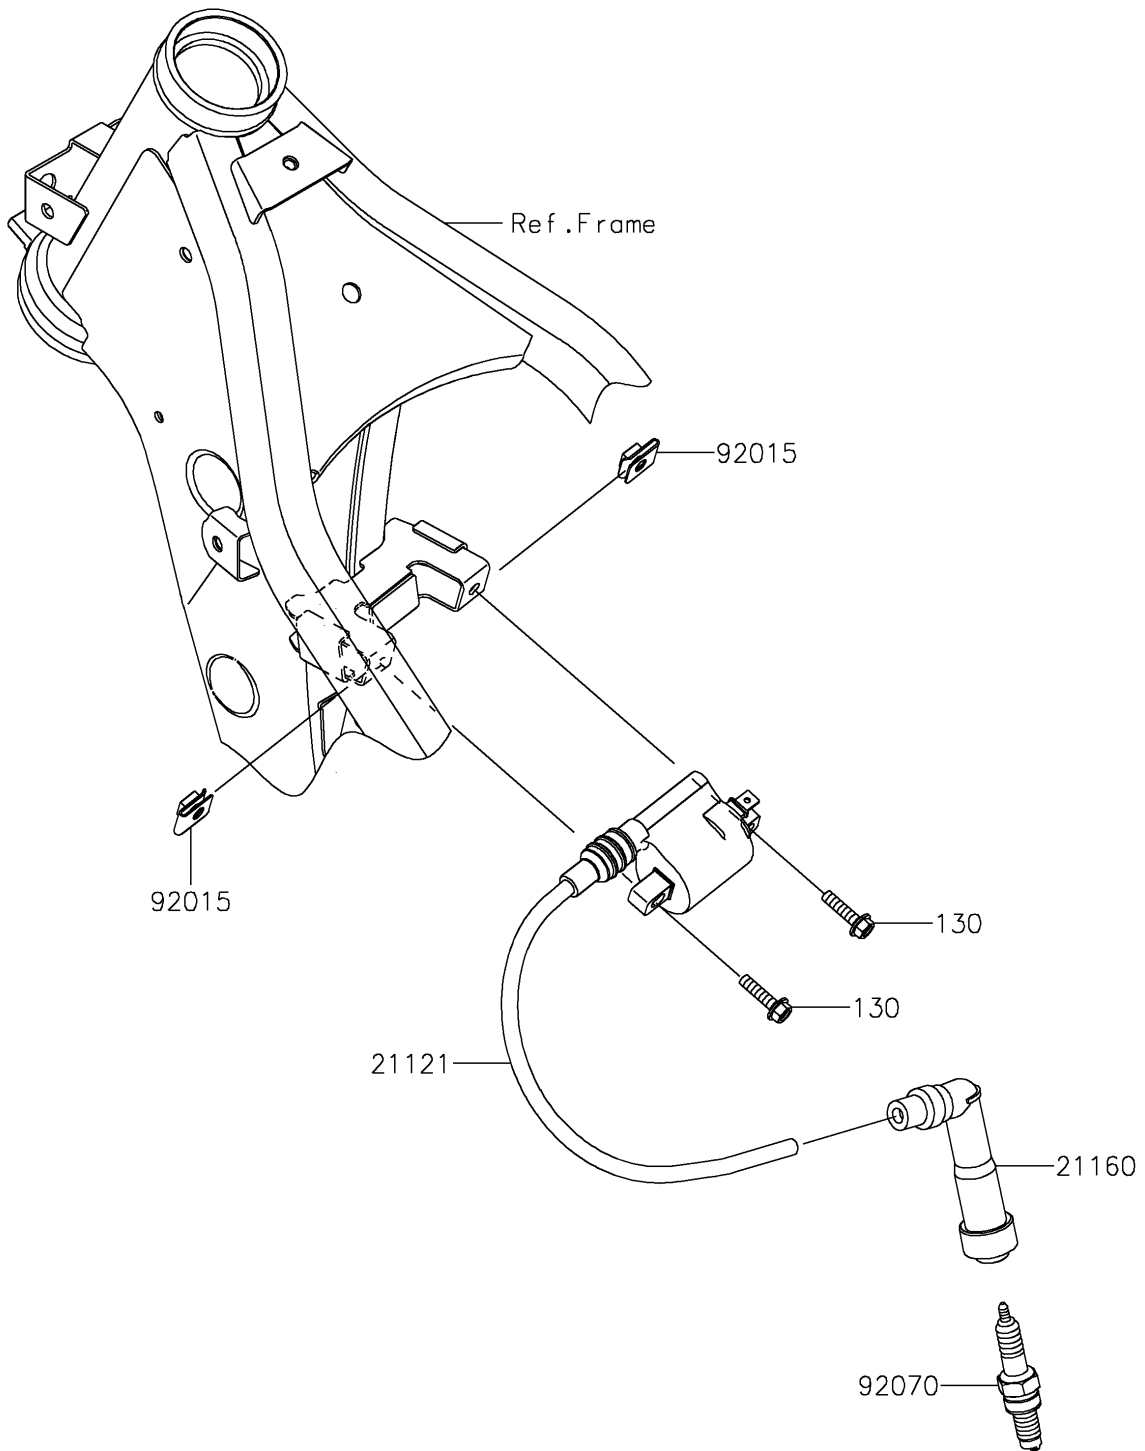

2025 KLX300R PARTS DIAGRAM

Ignition System

E1830

2025 KLX300R PARTS LIST

Ignition System

ITEM NAME	PART NUMBER	QUANTITY
COIL-IGNITION (Ref # 21121)	21121-0740	1
CAP-ASSY-PLUG (Ref # 21160)	21160-0019	1
NUT,5MM (Ref # 92015)	92015-1996	2
PLUG-SPARK,CR8E(NGK) (Ref # 92070)	92070-0031	1
BOLT-FLANGED,5X20 (Ref # 130)	130BC0520	2