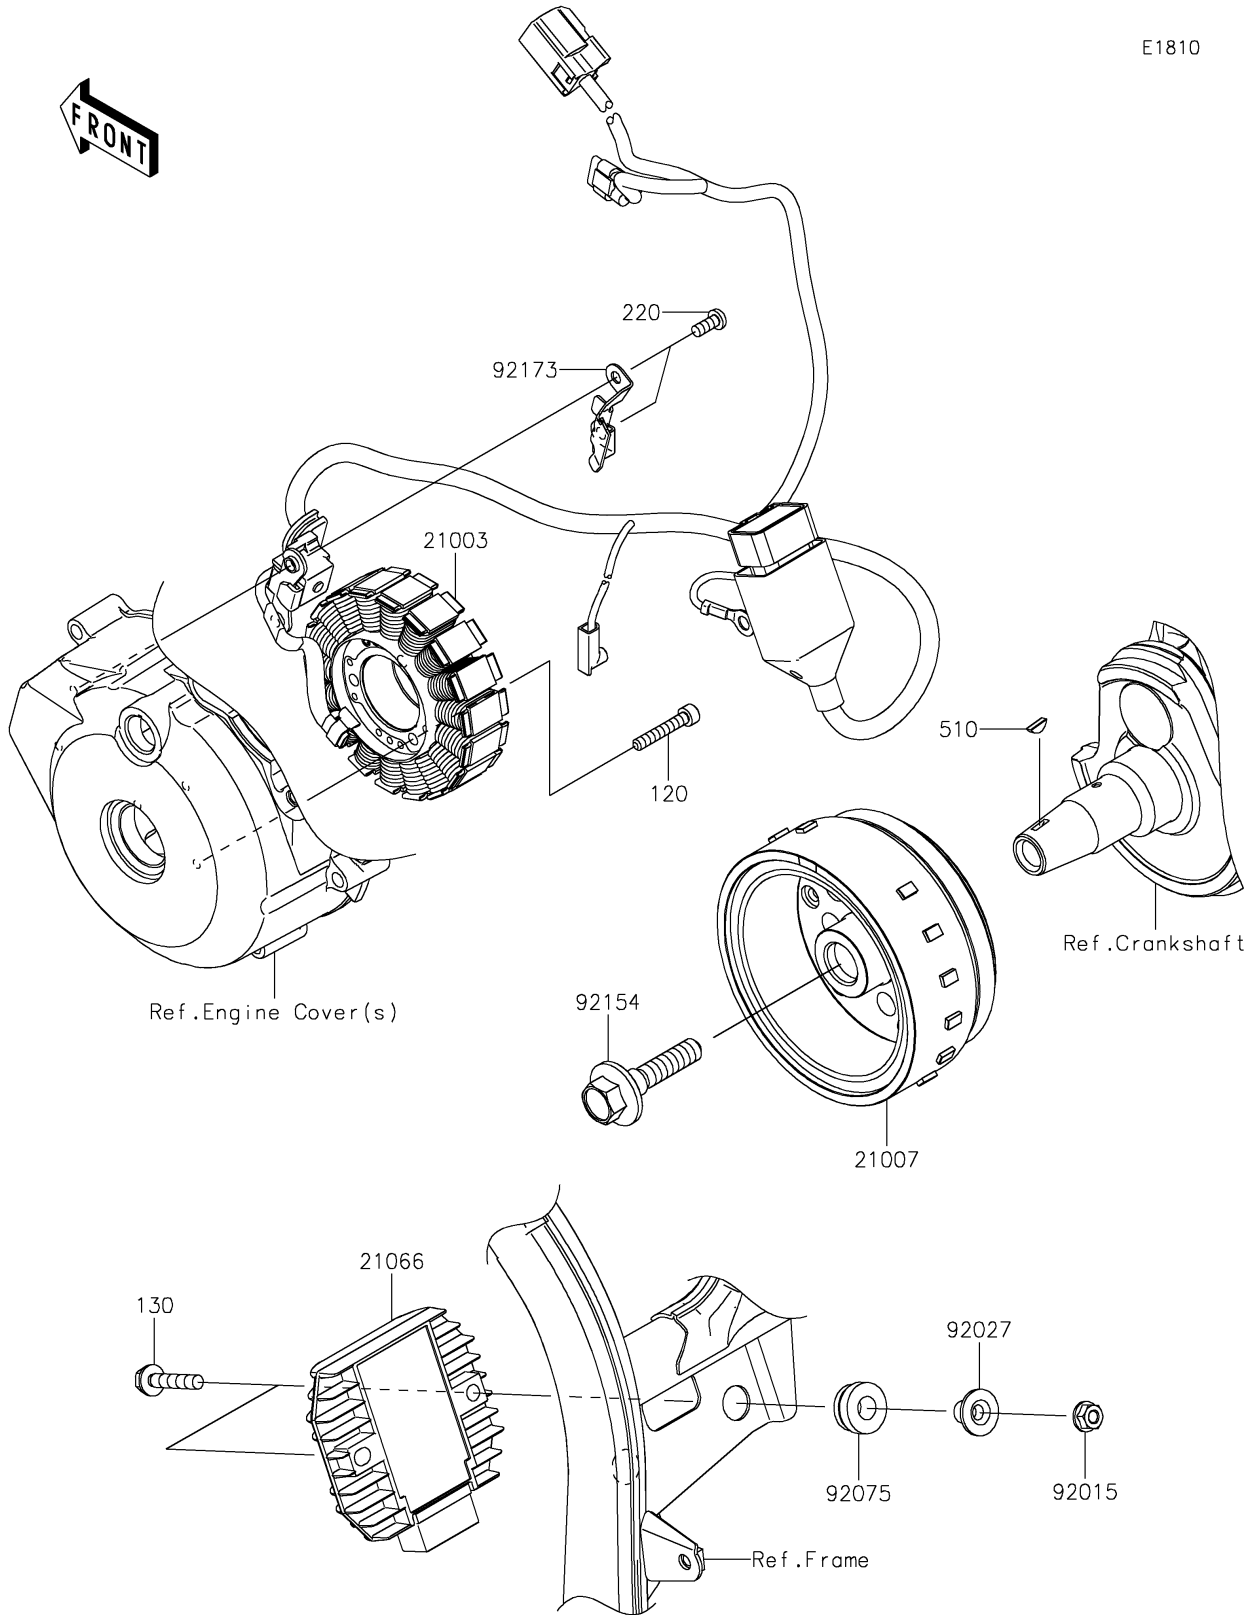

2025 KLX300R PARTS DIAGRAM

Generator

E1810

2025 KLX300R PARTS LIST

Generator

ITEM NAME	PART NUMBER	QUANTITY
STATOR (Ref # 21003)	21003-0187	1
ROTOR (Ref # 21007)	21007-0678	1
REGULATOR-VOLTAGE (Ref # 21066)	21066-0724	1
NUT,FLANGED,6MM,BLACK (Ref # 92015)	92015-1233	2
COLLAR,FLANGED,L=12.1,BLACK (Ref # 92027)	92027-1651	2
DAMPER (Ref # 92075)	92075-277	2
BOLT (Ref # 92154)	92154-1309	1
CLAMP (Ref # 92173)	92173-1150	1
BOLT-SOCKET,5X30 (Ref # 120)	120CA0530	3
BOLT-FLANGED,6X30 (Ref # 130)	130BA0630	2
SCREW-PAN-CROS,5X12 (Ref # 220)	220AA0512	2
KEY-WOODRUFF (Ref # 510)	510A3100	1