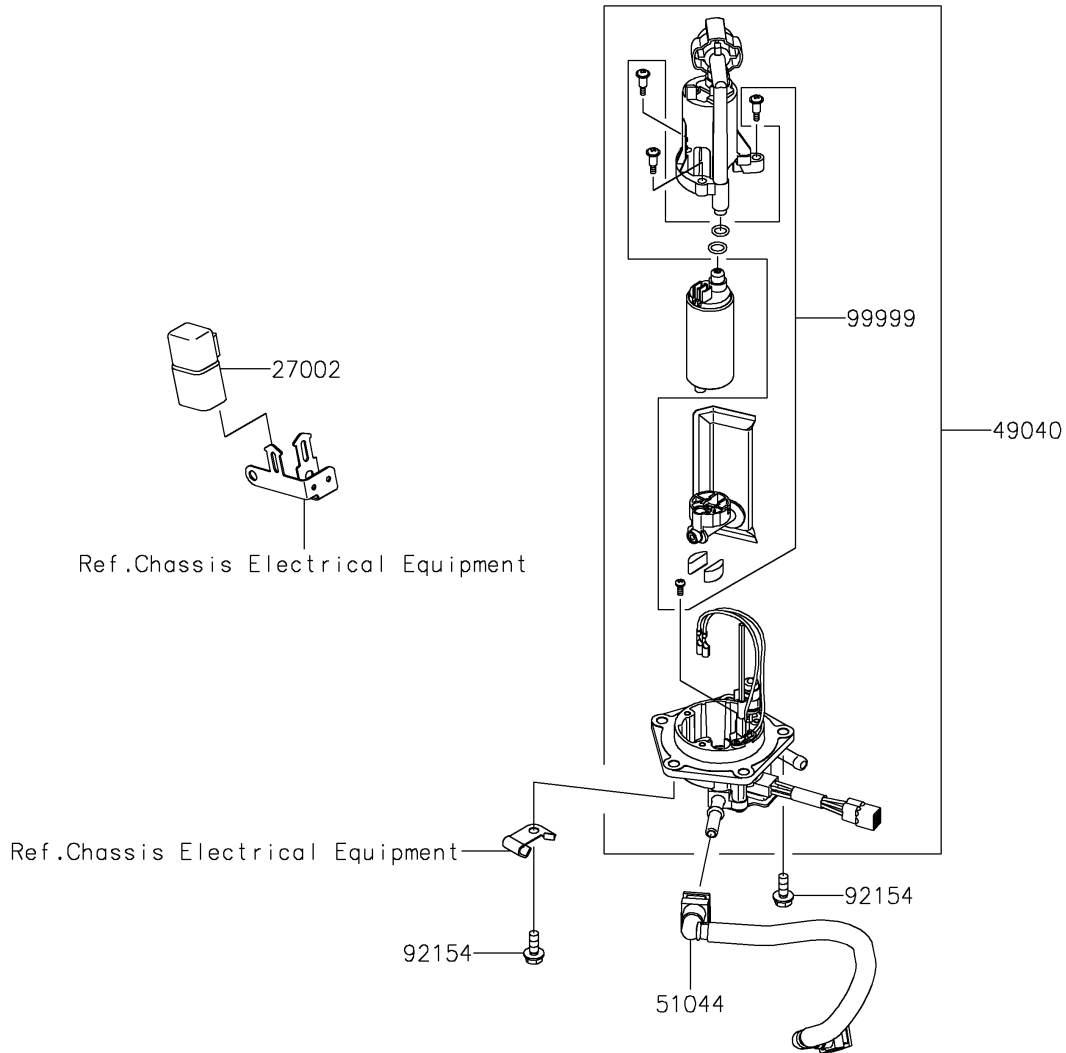

2025 KLX300R PARTS DIAGRAM

Fuel Pump

E1520

2025 KLX300R PARTS LIST

Fuel Pump

ITEM NAME	PART NUMBER	QUANTITY
RELAY-ASSY (Ref # 27002)	27002-1086	1
PUMP-FUEL (Ref # 49040)	49040-0767	1
TUBE-ASSY,FUEL (Ref # 51044)	51044-0912	1
RING-O,64.6X5.7 (Ref # 92055)	92055-0185	1
BOLT,FLANGED,6X16 (Ref # 92154)	92154-0899	5
KIT.,FUEL FILTER (Ref # 99999)	99999-0535	1