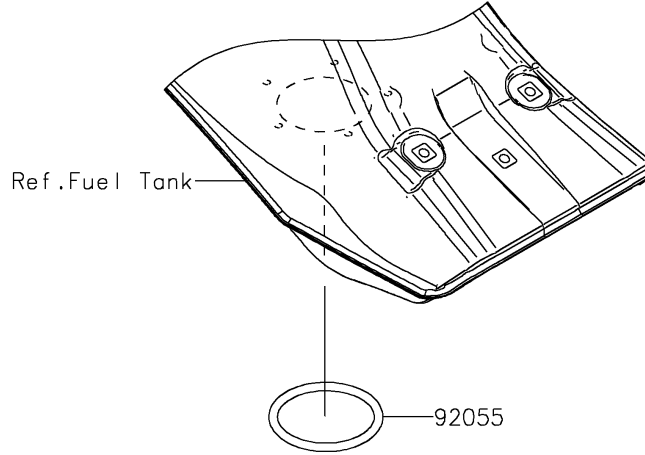

2025 KLX300R PARTS DIAGRAM

Fuel Pump

E1520

2025 KLX300R PARTS LIST

Fuel Pump

ITEM NAME	PART NUMBER	QUANTITY
RELAY-ASSY (Ref # 27002)	27002-1086	1
PUMP-FUEL (Ref # 49040)	49040-0767	1
TUBE-ASSY,FUEL (Ref # 51044)	51044-0912	1
RING-O,64.6X5.7 (Ref # 92055)	92055-0185	1
BOLT,FLANGED,6X16 (Ref # 92154)	92154-0899	5
KIT.,FUEL FILTER (Ref # 99999)	99999-0535	1