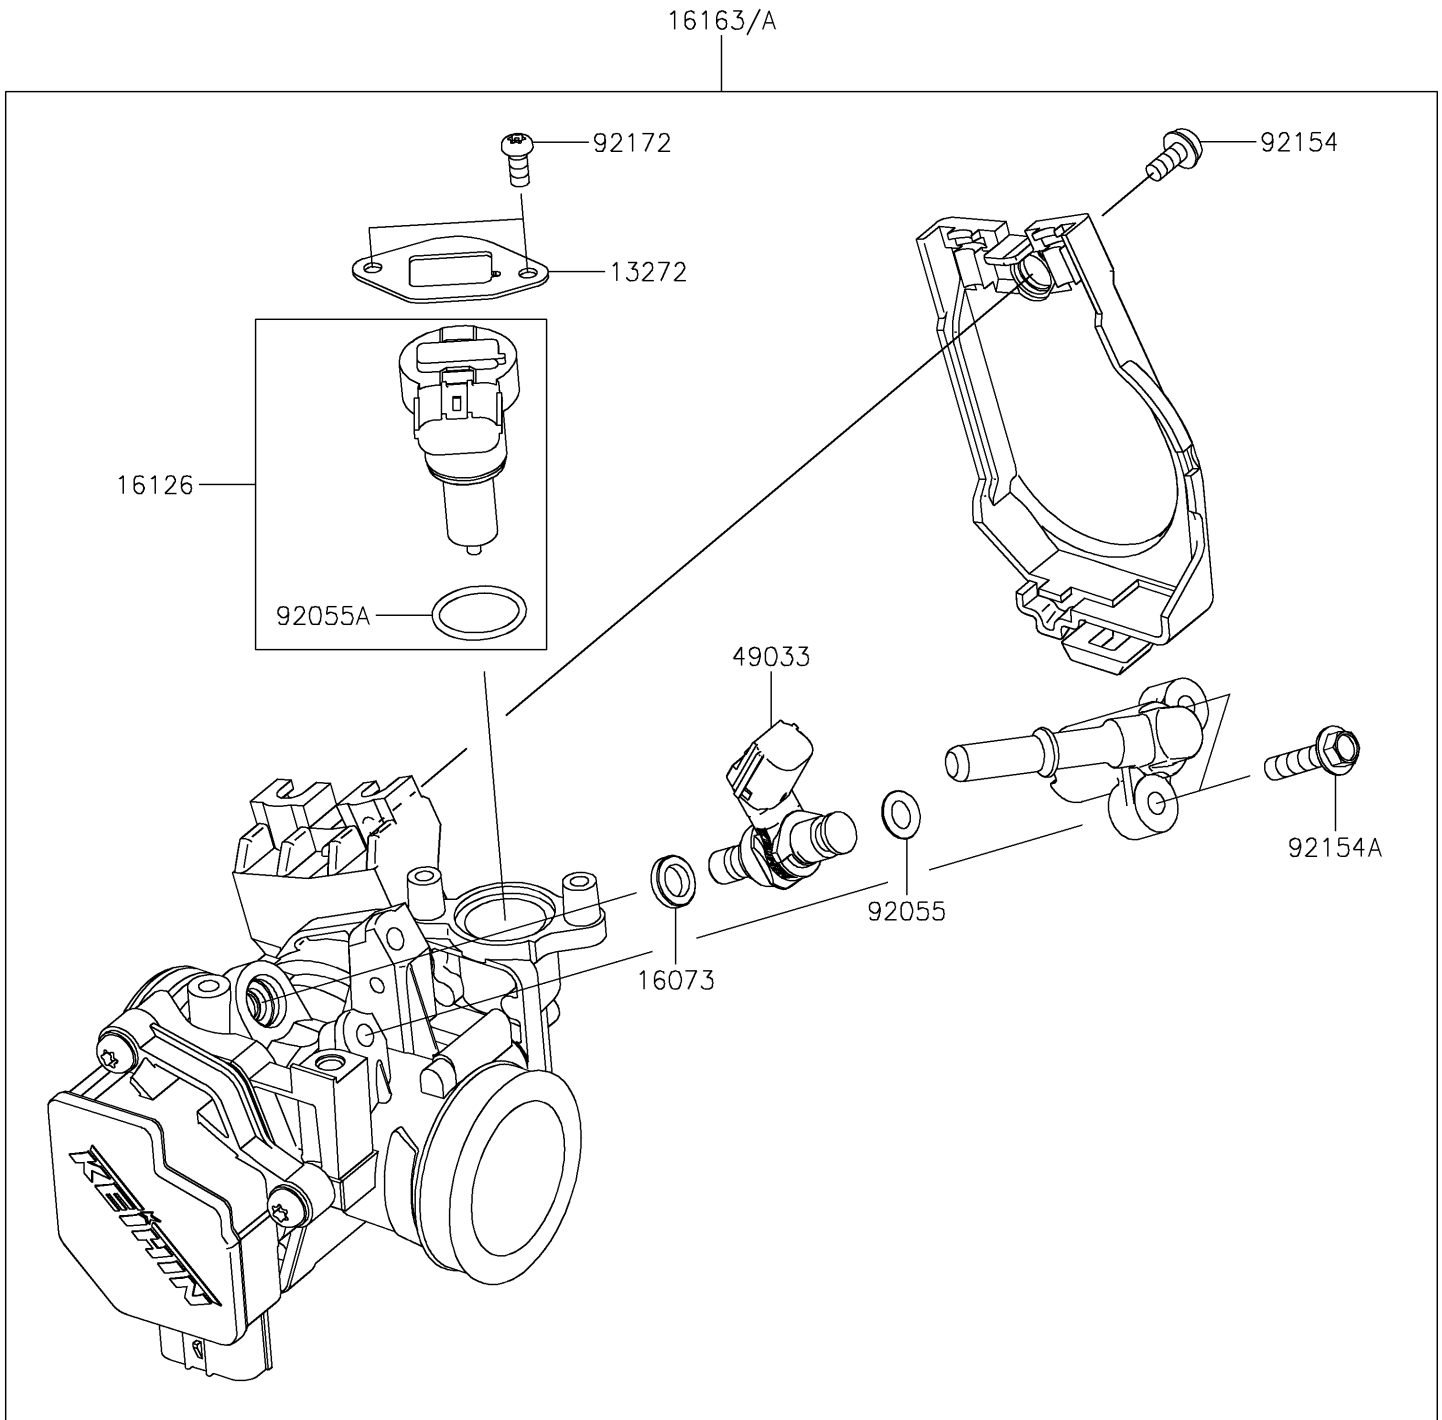

2025 KLX300R PARTS DIAGRAM

Throttle

E1510

2025 KLX300R PARTS LIST

Throttle

ITEM NAME	PART NUMBER	QUANTITY
PLATE (Ref # 13272)	13272-1862	1
INSULATOR (Ref # 16073)	16073-0821	1
VALVE,ISC (Ref # 16126)	16126-0729	1
THROTTLE-ASSY (Ref # 16163)	16163-0985	1
THROTTLE-ASSY (Ref # 16163A)	16163-1143	1
NOZZLE-INJECTION (Ref # 49033)	49033-0566	1
RING-O,6.3X2.2 (Ref # 92055)	92055-0821	1
RING-O (Ref # 92055A)	92055-0826	1
BOLT (Ref # 92154)	92154-0133	1
BOLT,FLANGED,5X20 (Ref # 92154A)	92154-1559	2
SCREW,TORX (Ref # 92172)	92172-0903	2