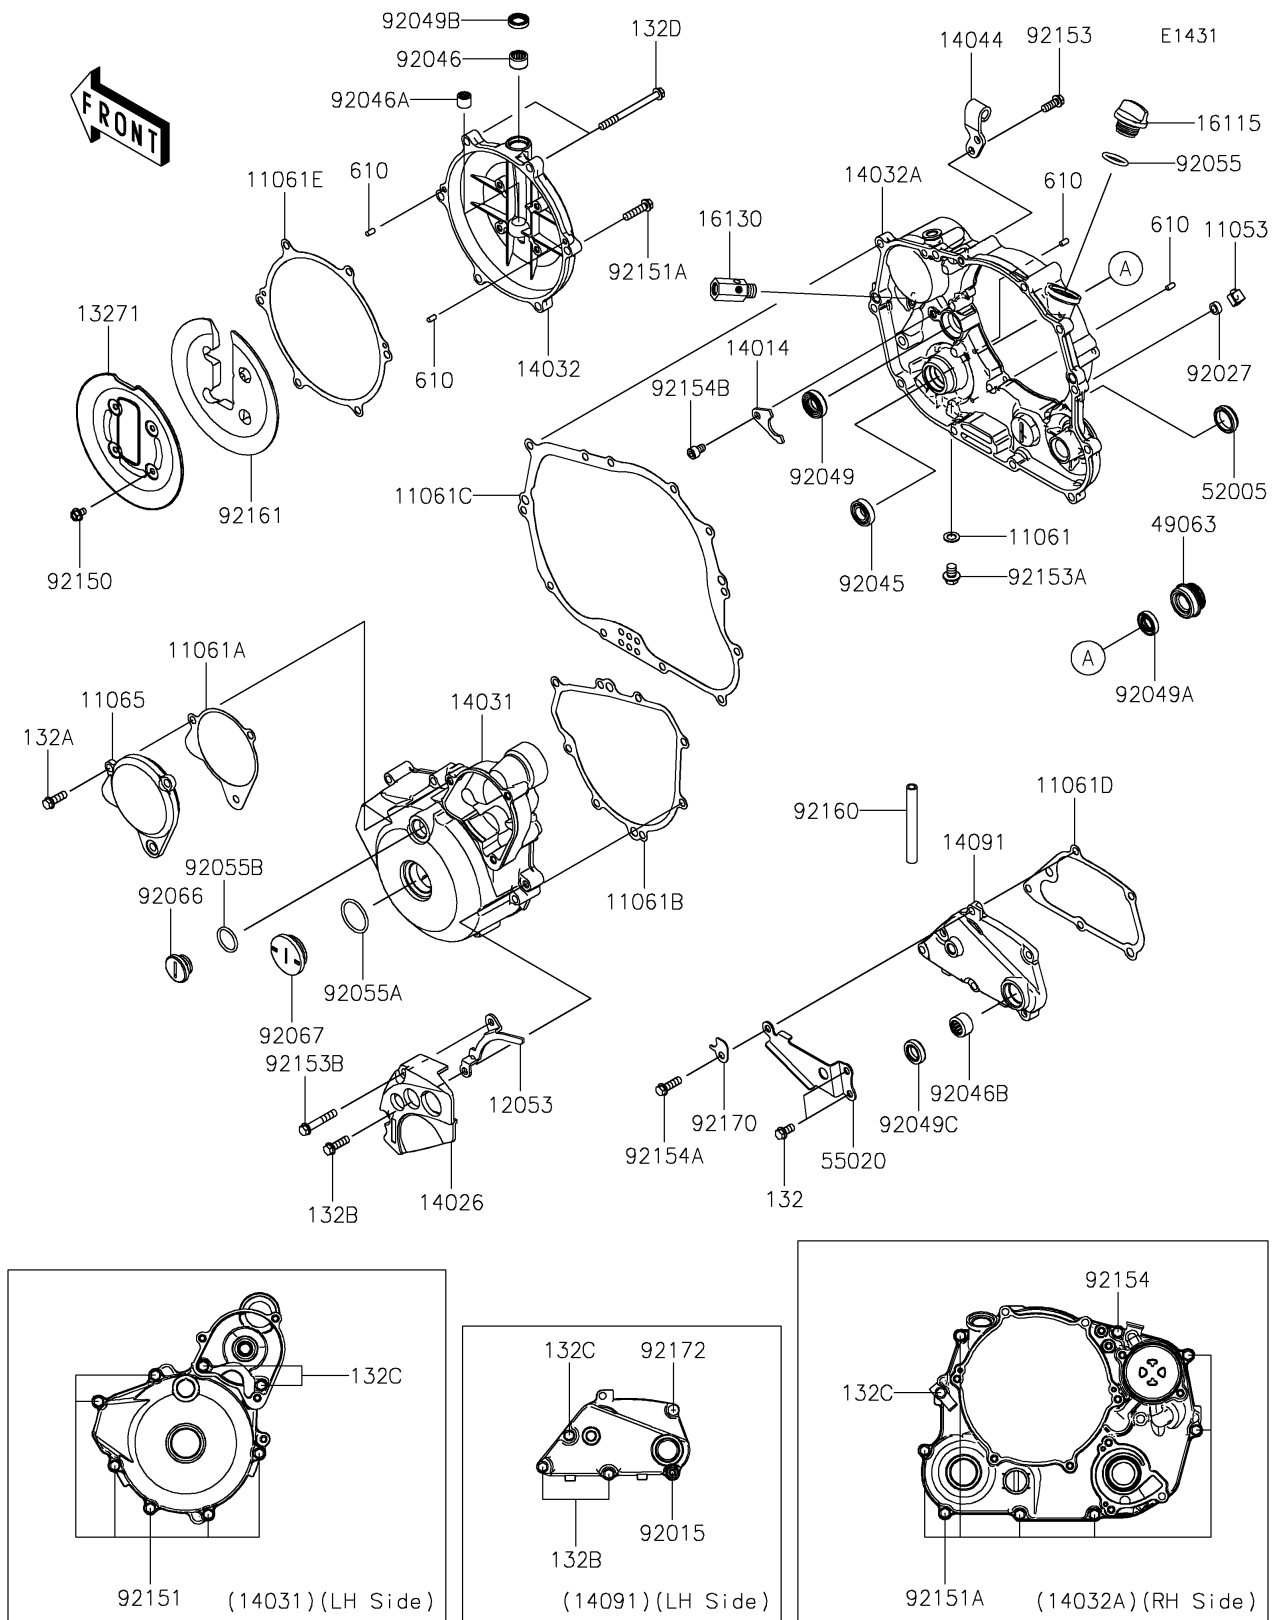

2025 KLX[®]300R

PARTS DIAGRAM

Engine Cover(s)

2025 KLX® 300R

PARTS LIST

Engine Cover(s)

ITEM NAME	PART NUMBER	QUANTITY
BRACKET (Ref # 11053)	11053-1656	1
GASKET,8.2X14X1.0 (Ref # 11061)	11061-0418	1
GASKET,CAP (Ref # 11061A)	11061-1475	1
GASKET,GENERATOR COVER (Ref # 11061B)	11061-1476	1
GASKET,CLUTCH COVER INNER (Ref # 11061C)	11061-1477	1
GASKET,TRANSMISSION COVER (Ref # 11061D)	11061-1479	1
GASKET,CLUTCH COVER OUTER (Ref # 11061E)	11061-1507	1
CAP,GENERATOR COVER (Ref # 11065)	11065-0274	1
GUIDE-CHAIN (Ref # 12053)	12053-1337	1
PLATE (Ref # 13271)	13271-1567	1
PLATE-POSITION (Ref # 14014)	14014-0567	1
COVER-CHAIN (Ref # 14026)	14026-0027	1
COVER-GENERATOR (Ref # 14031)	14031-0110	1
COVER-CLUTCH,OUTER (Ref # 14032)	14032-0004	1
COVER-CLUTCH (Ref # 14032A)	14032-0658	1
HOLDER-CABLE (Ref # 14044)	14044-1078	1
COVER (Ref # 14091)	14091-0019	1
CAP-OIL FILLER (Ref # 16115)	16115-1053	1
VALVE-ASSY-RELIEF (Ref # 16130)	16130-0002	1
SEAL-MECHANICAL (Ref # 49063)	49063-1055	1
GAUGE,OIL LEVEL (Ref # 52005)	52005-1009	1
GUARD,TRANSMISSION COVER (Ref # 55020)	55020-1460	1
NUT,FLANGED,6MM (Ref # 92015)	92015-1367	1
COLLAR,6.5X10.5X4.5 (Ref # 92027)	92027-1885	1
BEARING-BALL,6901 (Ref # 92045)	92045-1246	1
BEARING-NEEDLE,HK1210FM (Ref # 92046)	92046-0034	1
BEARING-NEEDLE (Ref # 92046A)	92046-0042	1
BEARING-NEEDLE,HK1312 (Ref # 92046B)	92046-1148	1
SEAL-OIL (Ref # 92049)	92049-1191	1