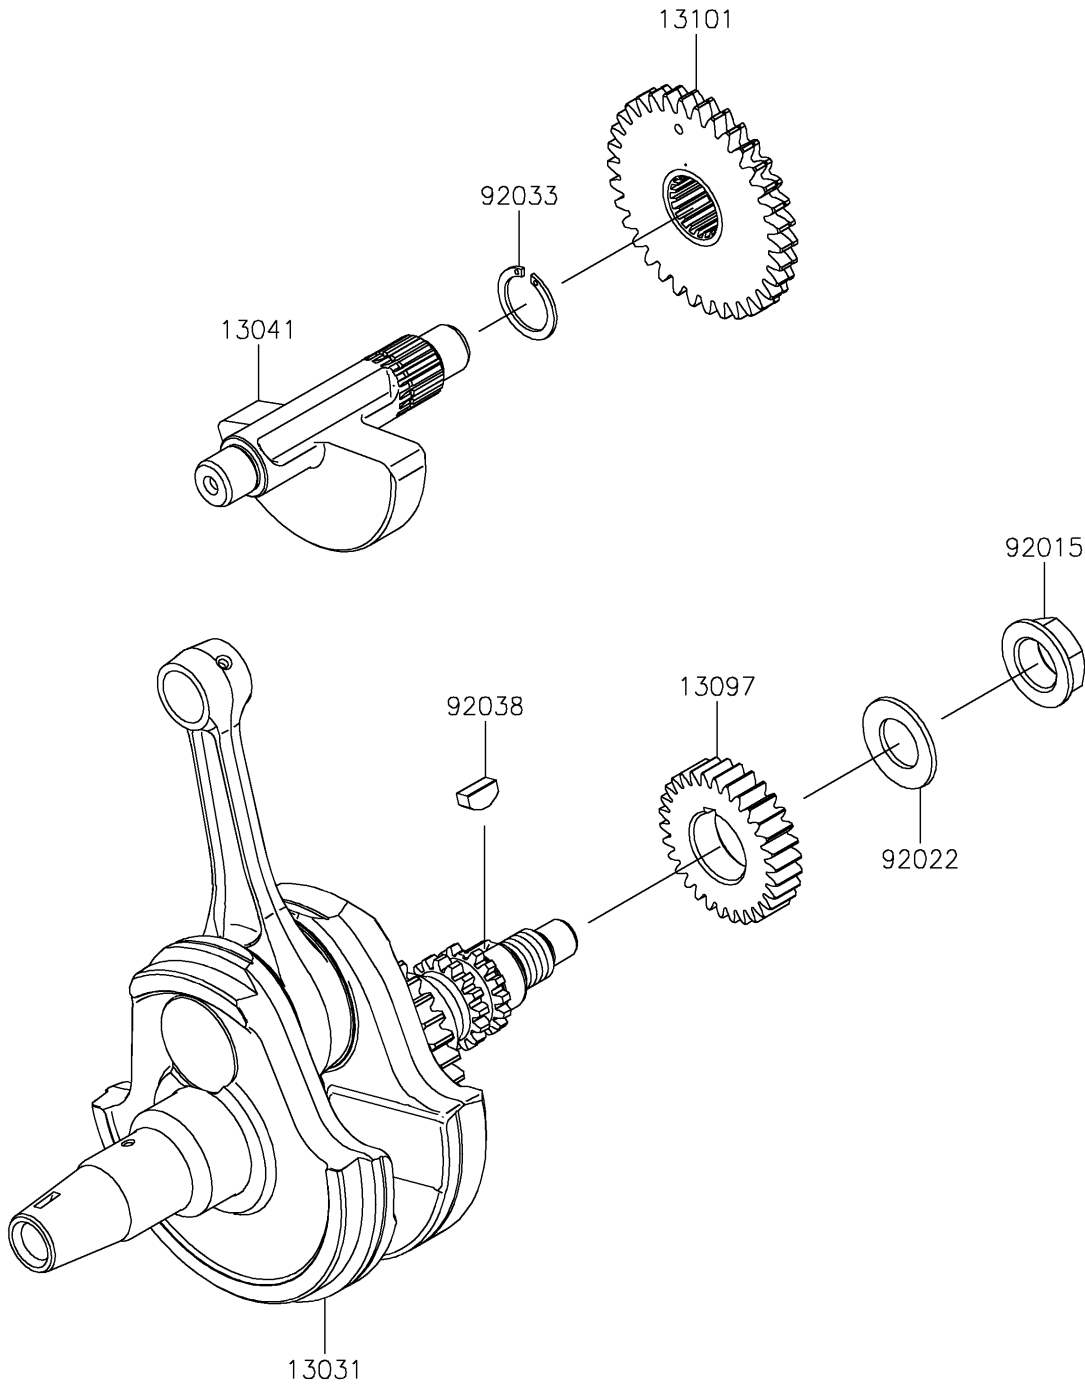

# 2025 KLX300R PARTS DIAGRAM

Crankshaft

E1321

## 2025 KLX300R PARTS LIST

### Crankshaft

ITEM NAME	PART NUMBER	QUANTITY
CRANKSHAFT-COMP (Ref # 13031)	13031-0999	1
BALANCER (Ref # 13041)	13041-0001	1
GEAR-PRIMARY SPUR,30T (Ref # 13097)	13097-0087	1
GEAR-ASSY,BALANCER (Ref # 13101)	13101-0629	1
NUT,16MM (Ref # 92015)	92015-1581	1
WASHER,16.3X29X1.75 (Ref # 92022)	92022-1356	1
RING-SNAP,18MM (Ref # 92033)	92033-029	1
KEY (Ref # 92038)	92038-1057	1