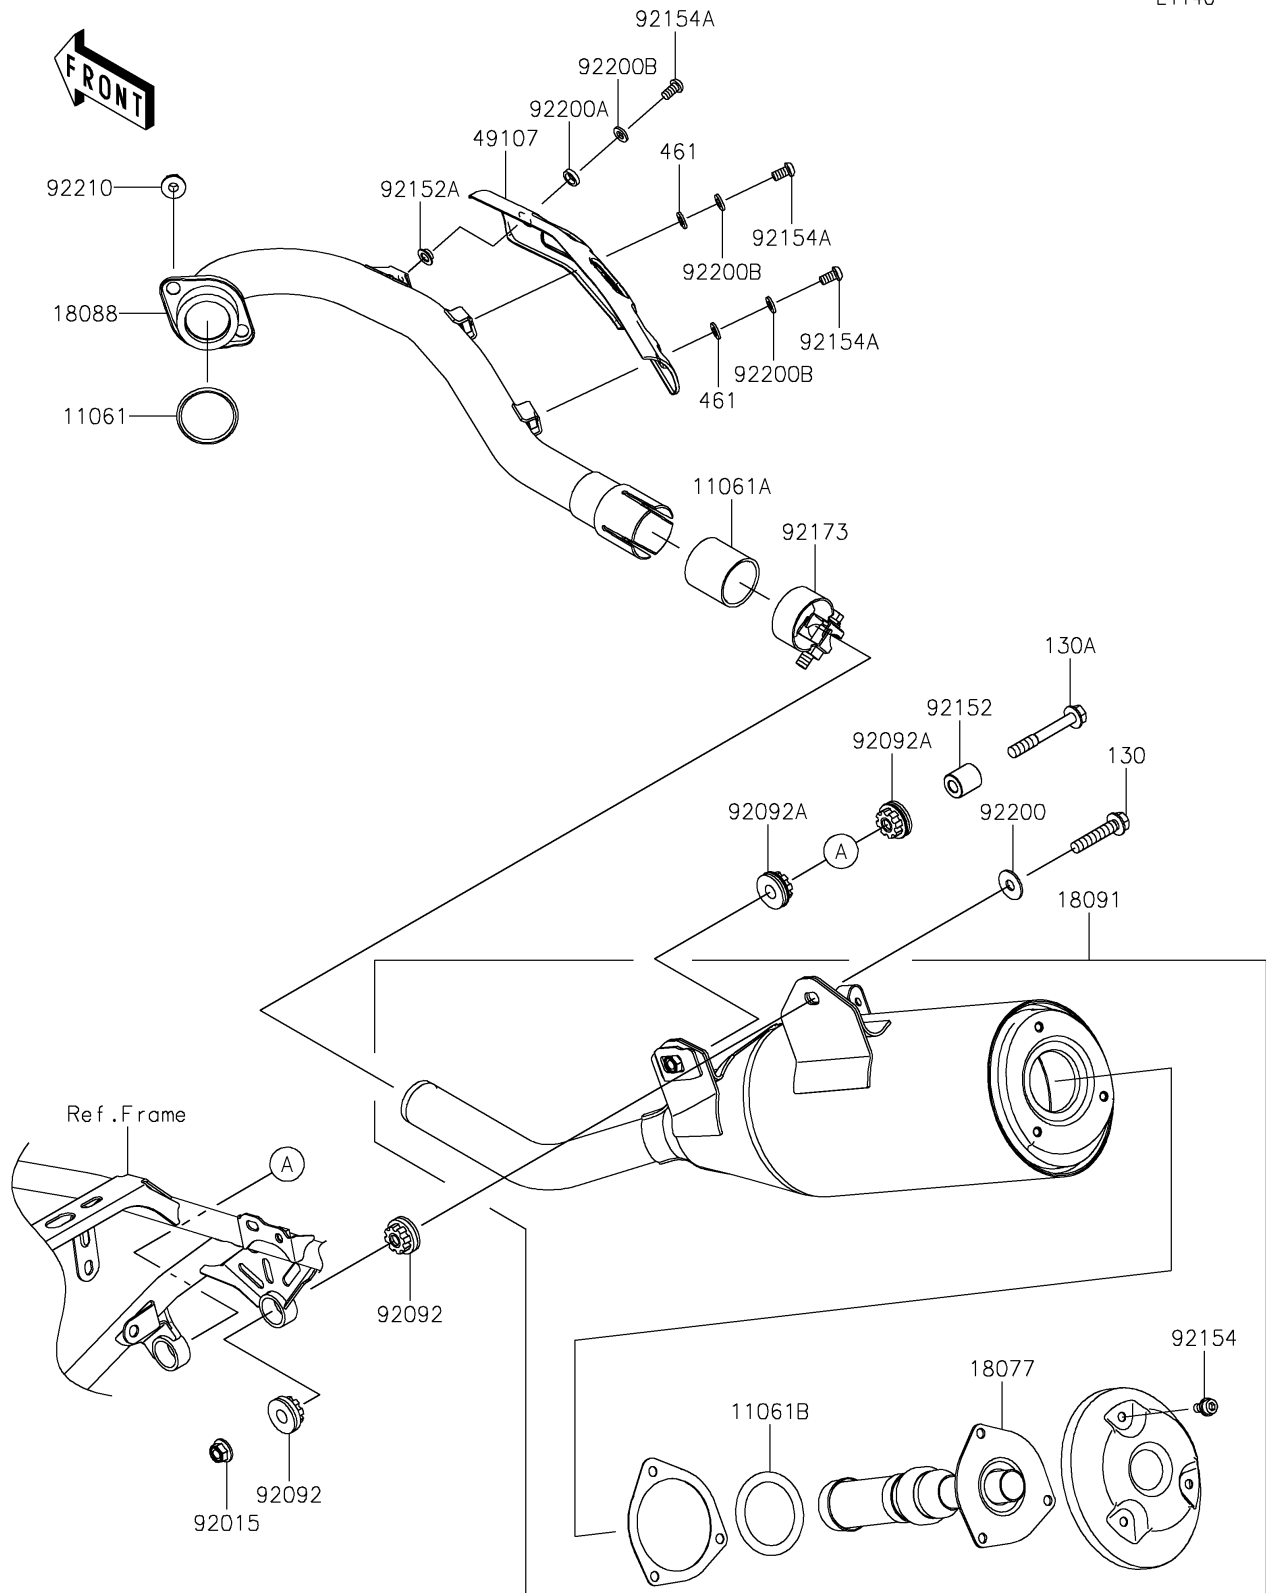

2024 KLX[®] 300R

PARTS DIAGRAM

Muffler(s)

E1140

2024 KLX® 300R

PARTS LIST

Muffler(s)

ITEM NAME	PART NUMBER	QUANTITY
GASKET,EX PIPE (Ref # 11061)	11061-0027	1
GASKET,EXHAUST PIPE CONNECTING (Ref # 11061A)	11061-1055	1
GASKET (Ref # 11061B)	11061-1345	1
ARRESTER-SPARK (Ref # 18077)	18077-0049	1
PIPE-EXHAUST (Ref # 18088)	18088-1475	1
BODY-COMP-MUFFLER (Ref # 18091)	18091-1165	1
COVER-EXHAUST PIPE (Ref # 49107)	49107-0826	1
NUT,8MM (Ref # 92015)	92015-1432	1
BUSHING-RUBBER (Ref # 92092)	92092-0018	2
BUSHING-RUBBER (Ref # 92092A)	92092-0040	2
COLLAR,8.5X18X20 (Ref # 92152)	92152-2425	1
COLLAR,6.2X8.5X13 (Ref # 92152A)	92152-2662	1
BOLT (Ref # 92154)	92154-4083	3
BOLT,SOCKET,6X11.5 (Ref # 92154A)	92154-4087	3
CLAMP,38MM (Ref # 92173)	92173-0997	1
WASHER,8.0X22.0X1.5 (Ref # 92200)	92200-0174	1
WASHER,8.8X12.5X3 (Ref # 92200A)	92200-2306	1
WASHER,6.2X12X1.6 (Ref # 92200B)	92200-2320	3
NUT,8MM (Ref # 92210)	92210-0076	2
BOLT-FLANGED,8X40 (Ref # 130)	130CA0840	1
BOLT-FLANGED,8X60 (Ref # 130A)	130CA0860	1
WASHER-SPRING,6MM (Ref # 461)	461S0600	2