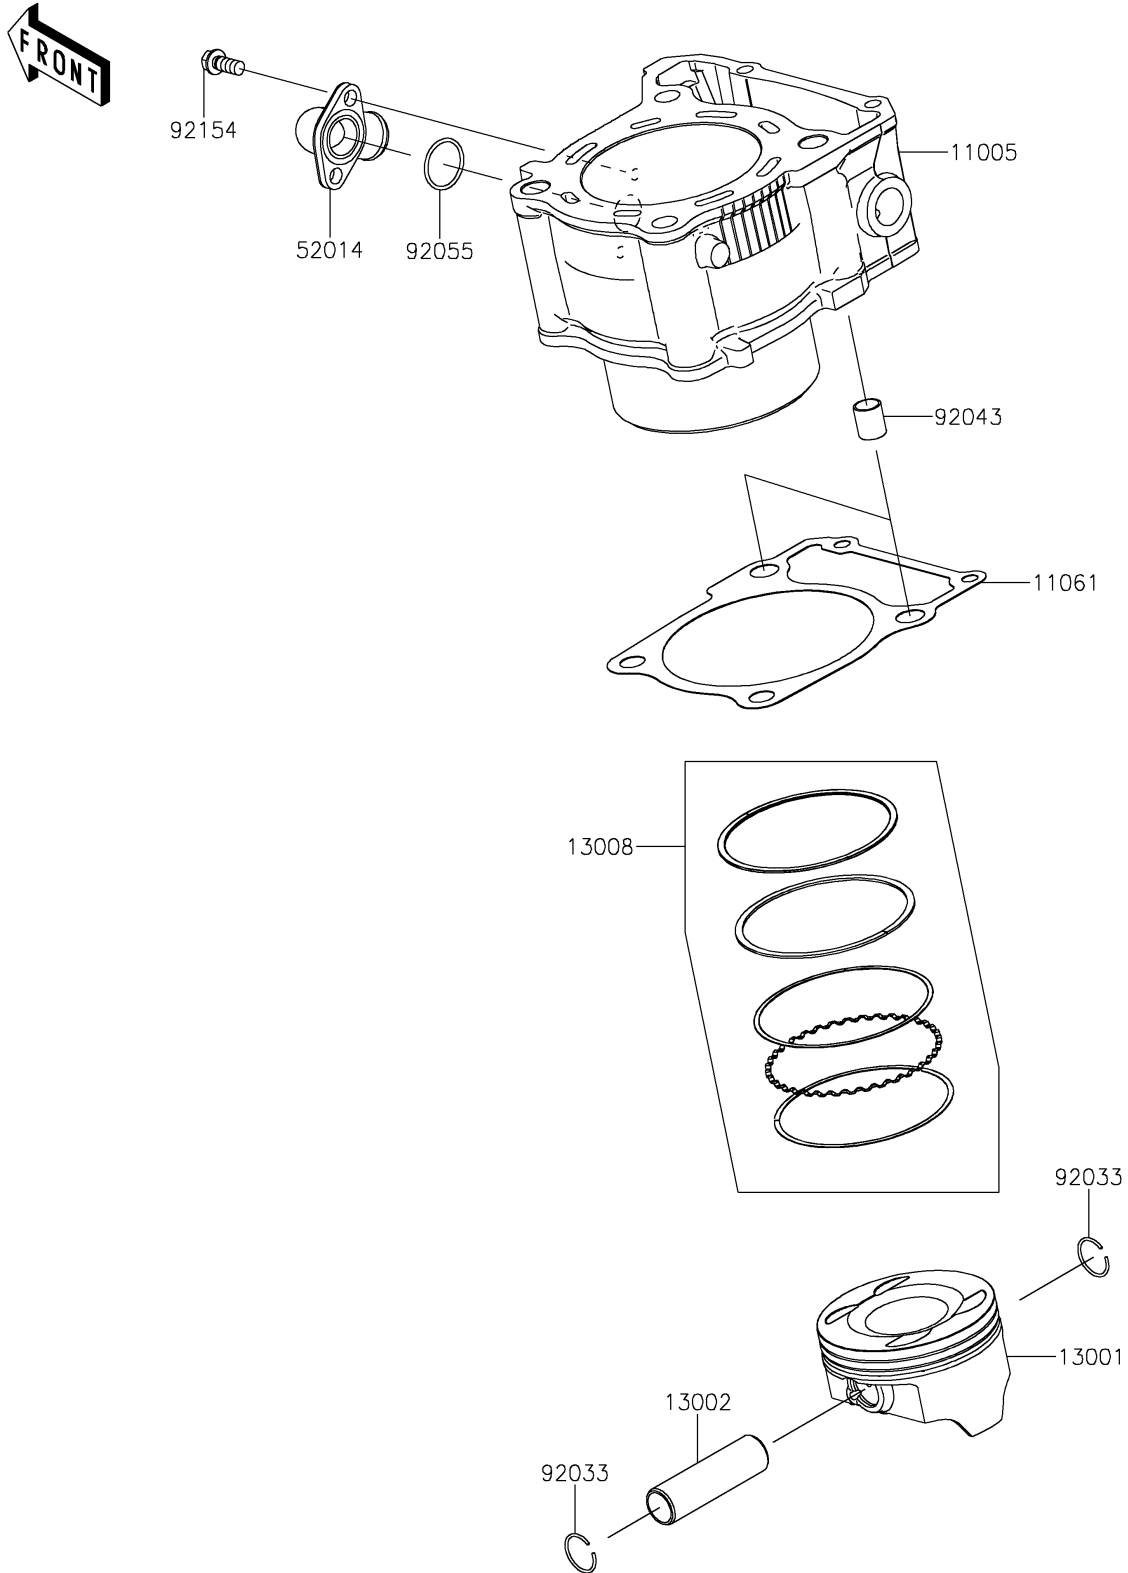

# 2025 KLX300R PARTS DIAGRAM

Cylinder/Piston(s)

E1120

## 2025 KLX300R PARTS LIST

Cylinder/Piston(s)

ITEM NAME	PART NUMBER	QUANTITY
CYLINDER-ENGINE (Ref # 11005)	11005-0720	1
GASKET,CYLINDER BASE (Ref # 11061)	11061-1506	1
PISTON-ENGINE (Ref # 13001)	13001-0811	1
PIN-PISTON (Ref # 13002)	13002-1109	1
RING-SET-PISTON,STD (Ref # 13008)	13008-1071	1
ELBOW (Ref # 52014)	52014-0026	1
RING-SNAP (Ref # 92033)	92033-1054	2
PIN,10.1X12X14 (Ref # 92043)	92043-4009	2
RING-O,19.5X1.5 (Ref # 92055)	92055-055	1
BOLT,6X14 (Ref # 92154)	92154-4129	2