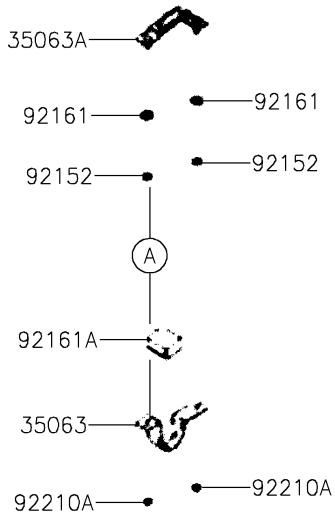

2022 MULE PRO-MX™ EPS CAMO PARTS DIAGRAM

Sun Top

F2876

2022 MULE PRO-MX™ EPS CAMO PARTS LIST

Sun Top

ITEM NAME	PART NUMBER	QUANTITY
COVER,SUNTOP,S.BLACK (Ref # 14093)	14093-Y045-933	1
STAY,SUNTOP BOTTOM (Ref # 35063)	35063-Y045	2
STAY,SUNTOP TOP (Ref # 35063A)	35063-Y046	2
COLLAR (Ref # 92152)	92152-Y074	4
BOLT,FLANGE,6MM (Ref # 92154)	92154-Y213	6
DAMPER (Ref # 92161)	92161-Y056	10
DAMPER (Ref # 92161A)	92161-Y057	2
WASHER,10.5MM (Ref # 92200)	92200-Y100	6
NUT,6MM (Ref # 92210)	92210-Y026	2
NUT,6MM (Ref # 92210A)	92210-Y087	4