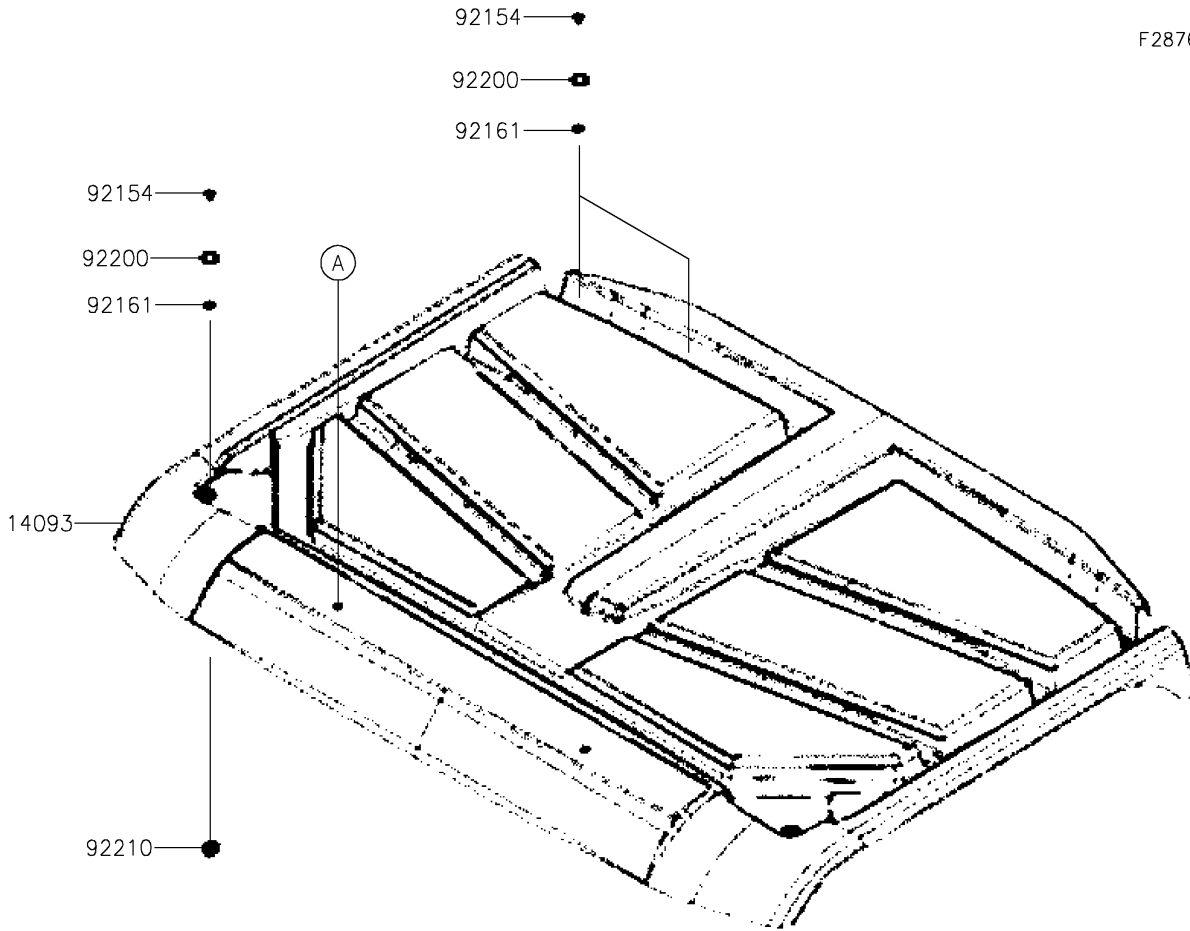

2022 MULE PRO-MX™ EPS CAMO PARTS DIAGRAM

Sun Top

F2876

2022 MULE PRO-MX™ EPS CAMO PARTS LIST

Sun Top

ITEM NAME	PART NUMBER	QUANTITY
COVER,SUNTOP,S.BLACK (Ref # 14093)	14093-Y045-933	1
STAY,SUNTOP BOTTOM (Ref # 35063)	35063-Y045	2
STAY,SUNTOP TOP (Ref # 35063A)	35063-Y046	2
COLLAR (Ref # 92152)	92152-Y074	4
BOLT,FLANGE,6MM (Ref # 92154)	92154-Y213	6
DAMPER (Ref # 92161)	92161-Y056	10
DAMPER (Ref # 92161A)	92161-Y057	2
WASHER,10.5MM (Ref # 92200)	92200-Y100	6
NUT,6MM (Ref # 92210)	92210-Y026	2
NUT,6MM (Ref # 92210A)	92210-Y087	4