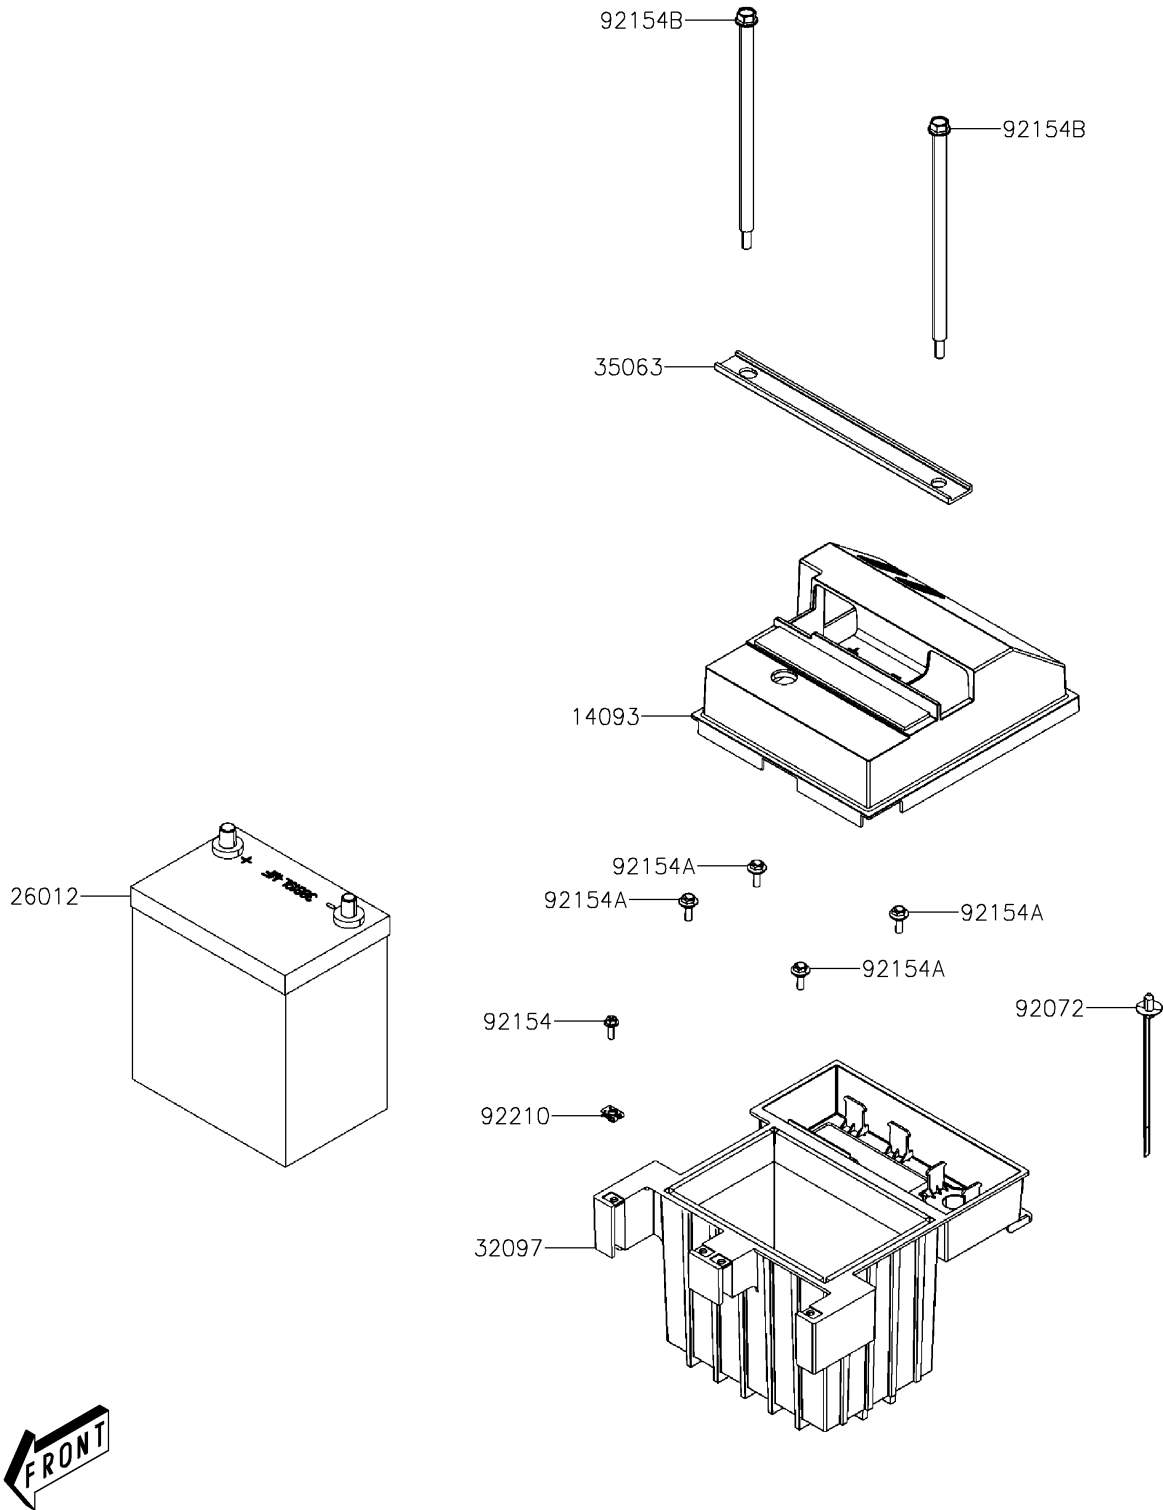

# 2022 Mule PRO-MX EPS Camo PARTS DIAGRAM

Battery

F2761

### Battery

ITEM NAME	PART NUMBER	QUANTITY
COVER,BATTERY (Ref # 14093)	14093-Y009	1
BATTERY,38B19L-MF (Ref # 26012)	26012-Y006	1
CASE-BATTERY (Ref # 32097)	32097-Y002	1
STAY,BATTERY BAR (Ref # 35063)	35063-Y041	1
BAND (Ref # 92072)	92072-Y020	5
BOLT,5X16 (Ref # 92154)	92154-Y085	4
BOLT,6X18 (Ref # 92154A)	92154-Y177	4
BOLT,FLANGE,8X235 (Ref # 92154B)	92154-Y201	2
NUT,5MM (Ref # 92210)	92210-Y016	4