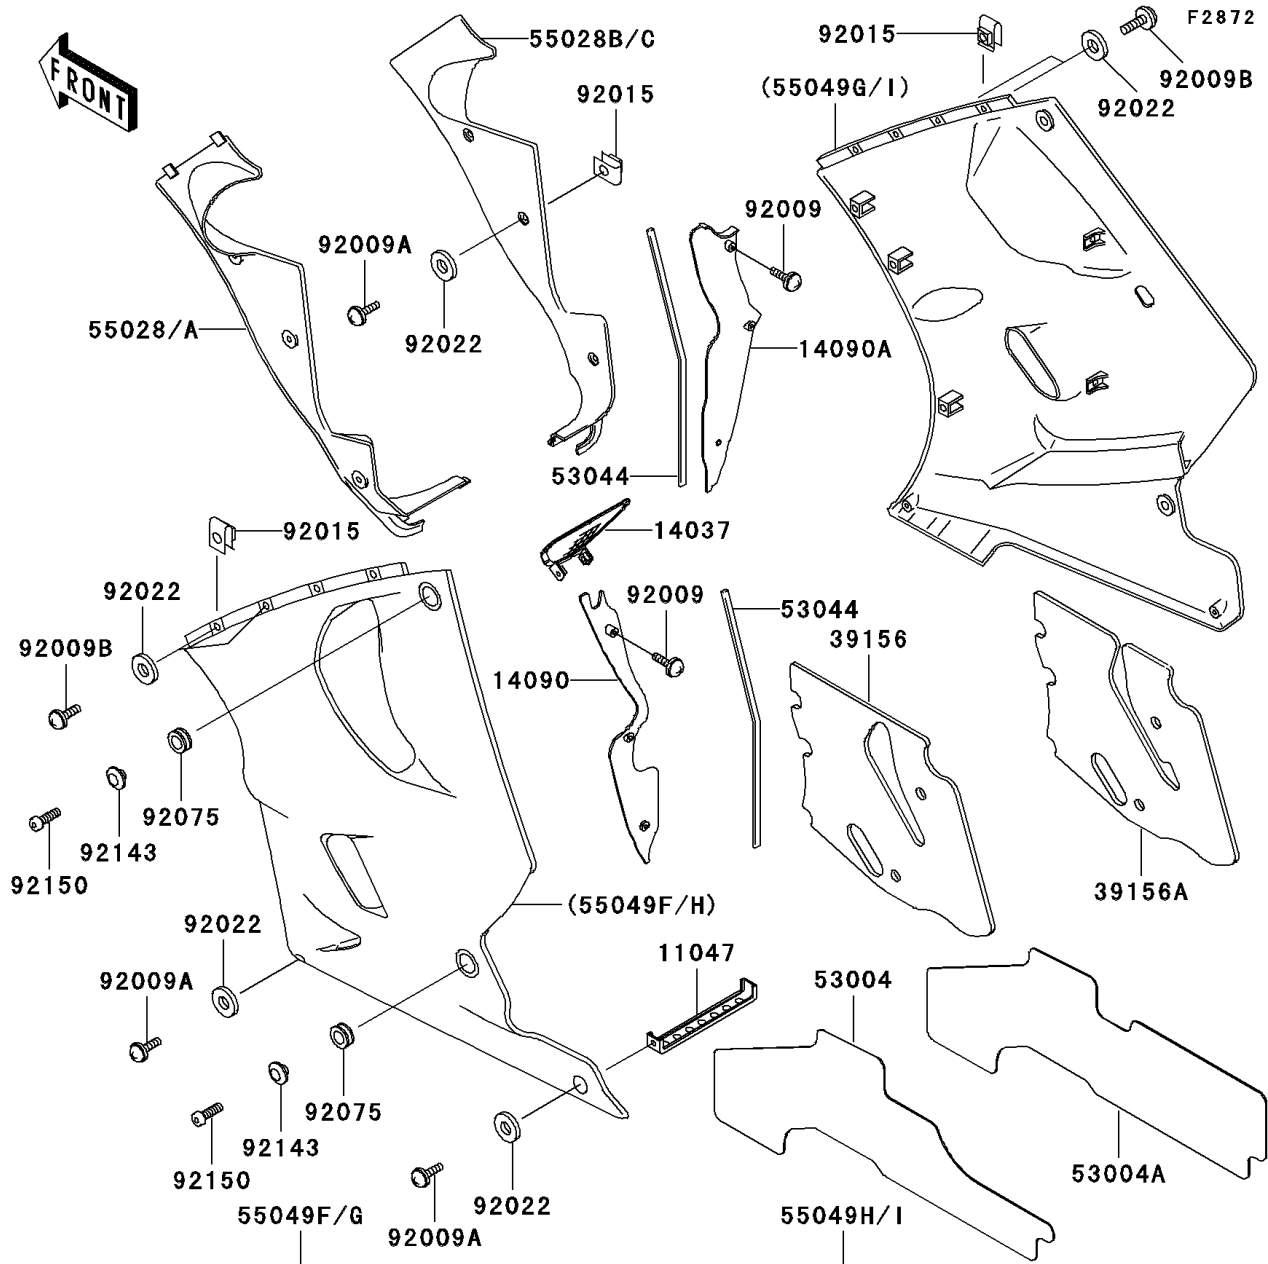

1993 Ninja® ZX™-11 PARTS DIAGRAM

Cowling Lower (ZX1100-D1)

1993 Ninja® ZX™-11 PARTS LIST

Cowling Lowers(ZX1100-D1)

ITEM NAME	PART NUMBER	QUANTITY
BRACKET,LWR COWLING (Ref # 11047)	11047-1080	1
SCREEN,FR COWLING (Ref # 14037)	14037-1176	1
COVER,HEAT GUARD,LH (Ref # 14090)	14090-1283	1
COVER,HEAT GUARD,RH (Ref # 14090A)	14090-1284	1
PAD,LWR COWLING,LH,UPP (Ref # 39156)	39156-1310	1
PAD,LWR COWLING,RH,UPP (Ref # 39156A)	39156-1311	1
MAT,LWR COWLING,LH,LWR (Ref # 53004)	53004-1074	1
MAT,LWR COWLING,RH,LWR (Ref # 53004A)	53004-1075	1
TRIM,L=300 (Ref # 53044)	53044-1213	1
SCREW,TAPPING,5X14 (Ref # 92009)	92009-1197	1
SCREW,5X16 (Ref # 92009A)	92009-1654	1
SCREW,5X20 (Ref # 92009B)	92009-1656	1
NUT,5MM (Ref # 92015)	92015-1798	1
WASHER,NYLON,5.3X11.5X1.5 (Ref # 92022)	92022-1521	1
DAMPER (Ref # 92075)	92075-1634	1
COLLAR,BLACK (Ref # 92143)	92143-1226	1
BOLT,SOCKET,6X18 (Ref # 92150)	92150-1553	1
COWLING,FR,LH,C.S.ORANGE (Ref # 55028)	55028-1298-RK	1
COWLING,FR,LH,C.W.RED (Ref # 55028A)	55028-1298-TF	1
COWLING,FR,RH,C.S.ORANGE (Ref # 55028B)	55028-1299-RK	1
COWLING,FR,RH,C.W.RED (Ref # 55028C)	55028-1299-TF	1
COWLING.,LWR,LH,C.W.RED (Ref # 55049F)	55049-5179-TF	1
COWLING.,LWR,RH,C.W.RED (Ref # 55049G)	55049-5180-TF	1
COWLING.,LWR,LH,VIOLET/ORANGE (Ref # 55049H)	55049-5181-VR	1
COWLING.,LWR,RH,VIOLET/ORANGE (Ref # 55049I)	55049-5201-VR	1