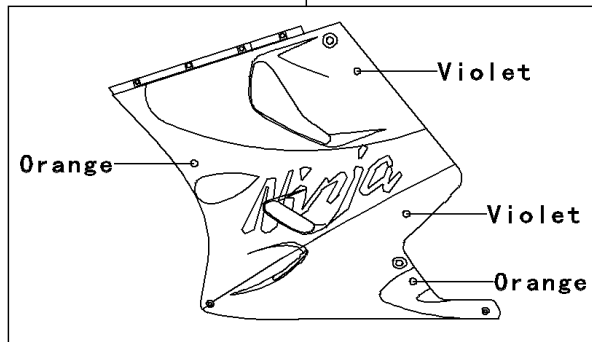

1993 Ninja® ZX™-11 PARTS DIAGRAM

Cowling Lower (ZX1100-D1)

1993 Ninja® ZX™-11 PARTS LIST

Cowling Lowers(ZX1100-D1)

ITEM NAME	PART NUMBER	QUANTITY
BRACKET,LWR COWLING (Ref # 11047)	11047-1080	1
SCREEN,FR COWLING (Ref # 14037)	14037-1176	1
COVER,HEAT GUARD,LH (Ref # 14090)	14090-1283	1
COVER,HEAT GUARD,RH (Ref # 14090A)	14090-1284	1
PAD,LWR COWLING,LH,UPP (Ref # 39156)	39156-1310	1
PAD,LWR COWLING,RH,UPP (Ref # 39156A)	39156-1311	1
MAT,LWR COWLING,LH,LWR (Ref # 53004)	53004-1074	1
MAT,LWR COWLING,RH,LWR (Ref # 53004A)	53004-1075	1
TRIM,L=300 (Ref # 53044)	53044-1213	1
SCREW,TAPPING,5X14 (Ref # 92009)	92009-1197	1
SCREW,5X16 (Ref # 92009A)	92009-1654	1
SCREW,5X20 (Ref # 92009B)	92009-1656	1
NUT,5MM (Ref # 92015)	92015-1798	1
WASHER,NYLON,5.3X11.5X1.5 (Ref # 92022)	92022-1521	1
DAMPER (Ref # 92075)	92075-1634	1
COLLAR,BLACK (Ref # 92143)	92143-1226	1
BOLT,SOCKET,6X18 (Ref # 92150)	92150-1553	1
COWLING,FR,LH,C.S.ORANGE (Ref # 55028)	55028-1298-RK	1
COWLING,FR,LH,C.W.RED (Ref # 55028A)	55028-1298-TF	1
COWLING,FR,RH,C.S.ORANGE (Ref # 55028B)	55028-1299-RK	1
COWLING,FR,RH,C.W.RED (Ref # 55028C)	55028-1299-TF	1
COWLING.,LWR,LH,C.W.RED (Ref # 55049F)	55049-5179-TF	1
COWLING.,LWR,RH,C.W.RED (Ref # 55049G)	55049-5180-TF	1
COWLING.,LWR,LH,VIOLET/ORANGE (Ref # 55049H)	55049-5181-VR	1
COWLING.,LWR,RH,VIOLET/ORANGE (Ref # 55049I)	55049-5201-VR	1