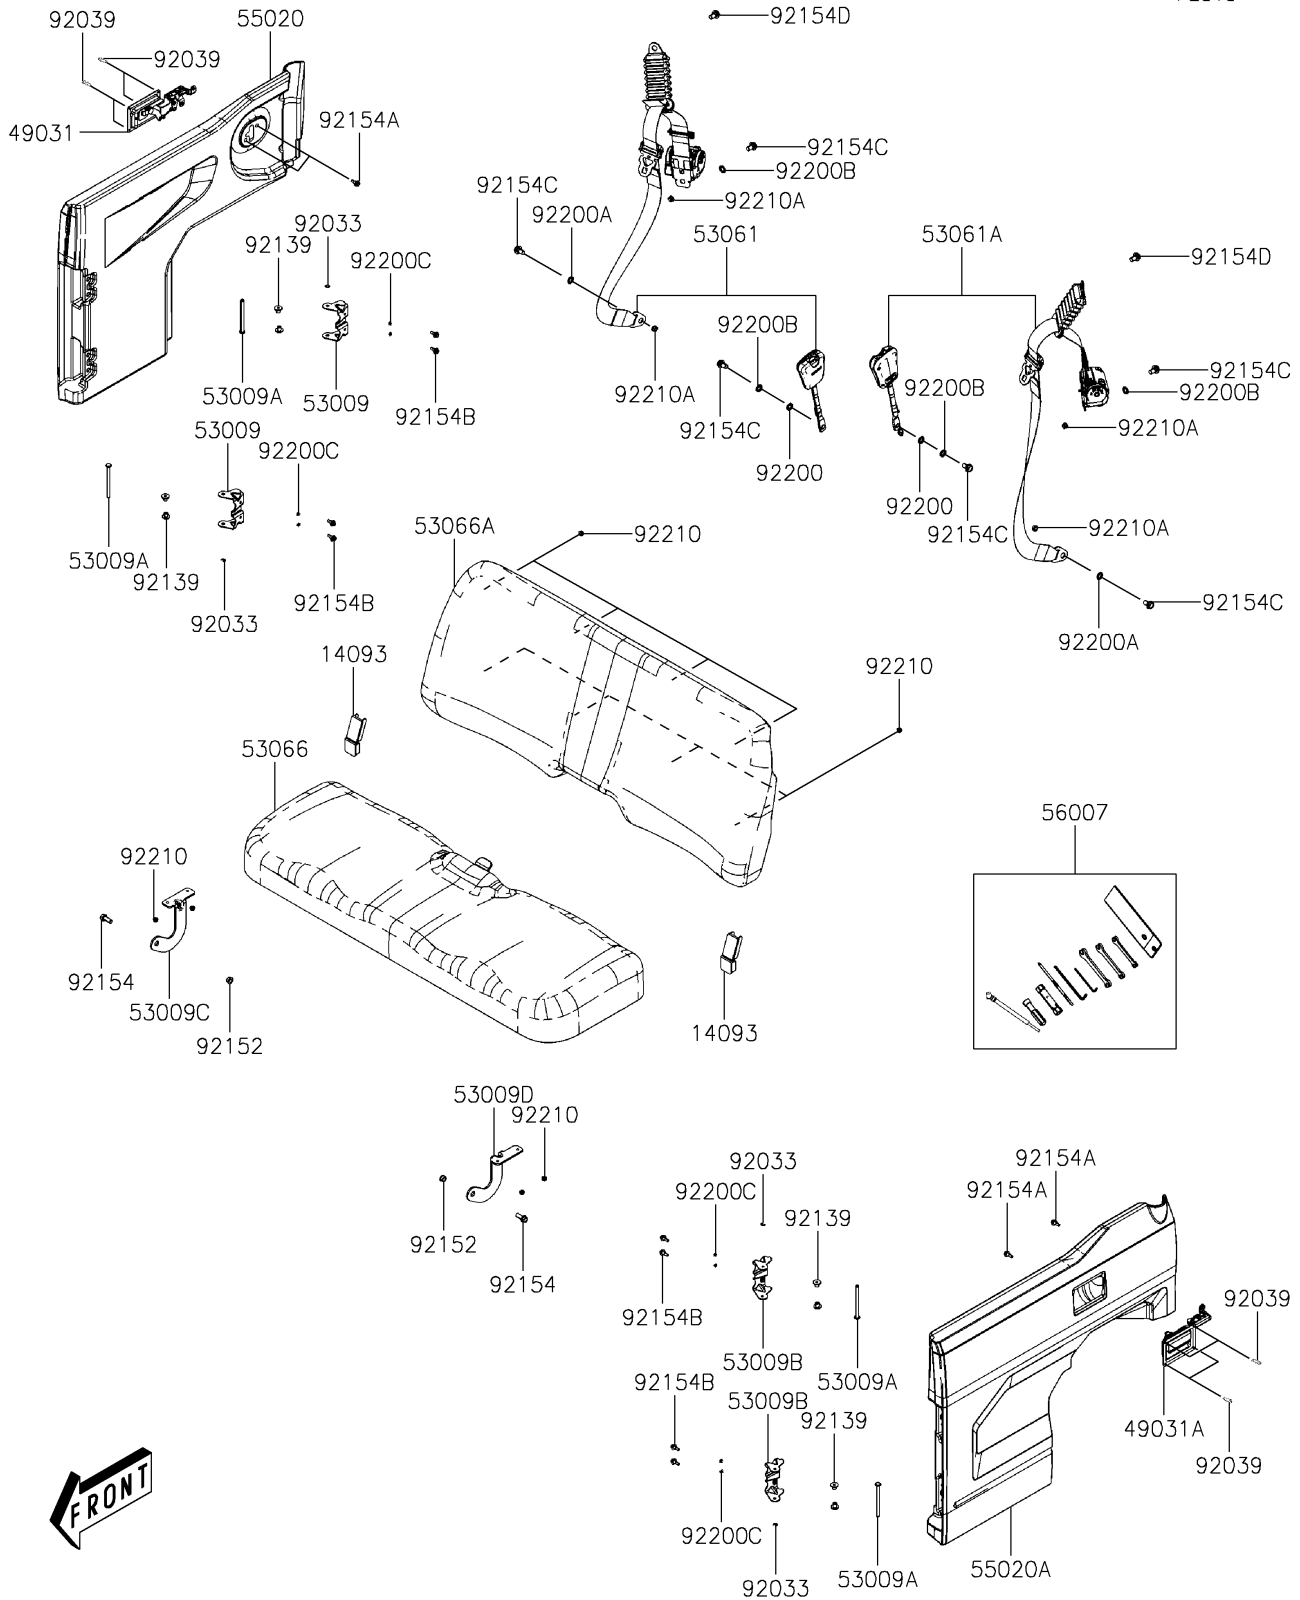

# 2022 Mule PRO-MX EPS Camo PARTS DIAGRAM

Seat

F2510

### Seat

ITEM NAME	PART NUMBER	QUANTITY
COVER,SEAT (Ref # 14093)	14093-Y028	2
LATCH,RH (Ref # 49031)	49031-Y001	1
LATCH,LH (Ref # 49031A)	49031-Y002	1
HINGE,RH (Ref # 53009)	53009-Y002	2
HINGE (Ref # 53009A)	53009-Y003	4
HINGE,LH (Ref # 53009B)	53009-Y004	2
HINGE,SEAT,RH (Ref # 53009C)	53009-Y005	1
HINGE,SEAT,LH (Ref # 53009D)	53009-Y006	1
BELT-SEAT,RH (Ref # 53061)	53061-Y004	1
BELT-SEAT,LH (Ref # 53061A)	53061-Y005	1
SEAT-ASSY,BOTTOM (Ref # 53066)	53066-Y006	1
SEAT-ASSY,BACK (Ref # 53066A)	53066-Y008	1
GUARD,RH,S.BLACK (Ref # 55020)	55020-Y020-933	1
GUARD,LH,S.BLACK (Ref # 55020A)	55020-Y021-933	1
TOOL-KIT (Ref # 56007)	56007-Y005	1
RING-SNAP (Ref # 92033)	92033-Y040	4
RIVET,4.8X12.8 (Ref # 92039)	92039-Y005	8
BUSHING (Ref # 92139)	92139-Y014	8
COLLAR (Ref # 92152)	92152-Y066	2
BOLT,FLANGE,10X25 (Ref # 92154)	92154-Y139	2
BOLT,FLANGE,6X14 (Ref # 92154A)	92154-Y153	4
BOLT,FLANGE,6X18 (Ref # 92154B)	92154-Y154	8
BOLT (Ref # 92154C)	92154-Y170	6
BOLT (Ref # 92154D)	92154-Y171	2
WASHER,12MM (Ref # 92200)	92200-Y003	2
WASHER,THRUST,12X30X1 (Ref # 92200A)	92200-Y075	2
WASHER,12MM (Ref # 92200B)	92200-Y096	4
WASHER,DOOR (Ref # 92200C)	92200-Y105	8
NUT,6MM (Ref # 92210)	92210-Y026	12

## 2022 Mule PRO-MX EPS Camo PARTS LIST

Seat

ITEM NAME	PART NUMBER	QUANTITY
NUT (Ref # 92210A)	92210-Y081	4