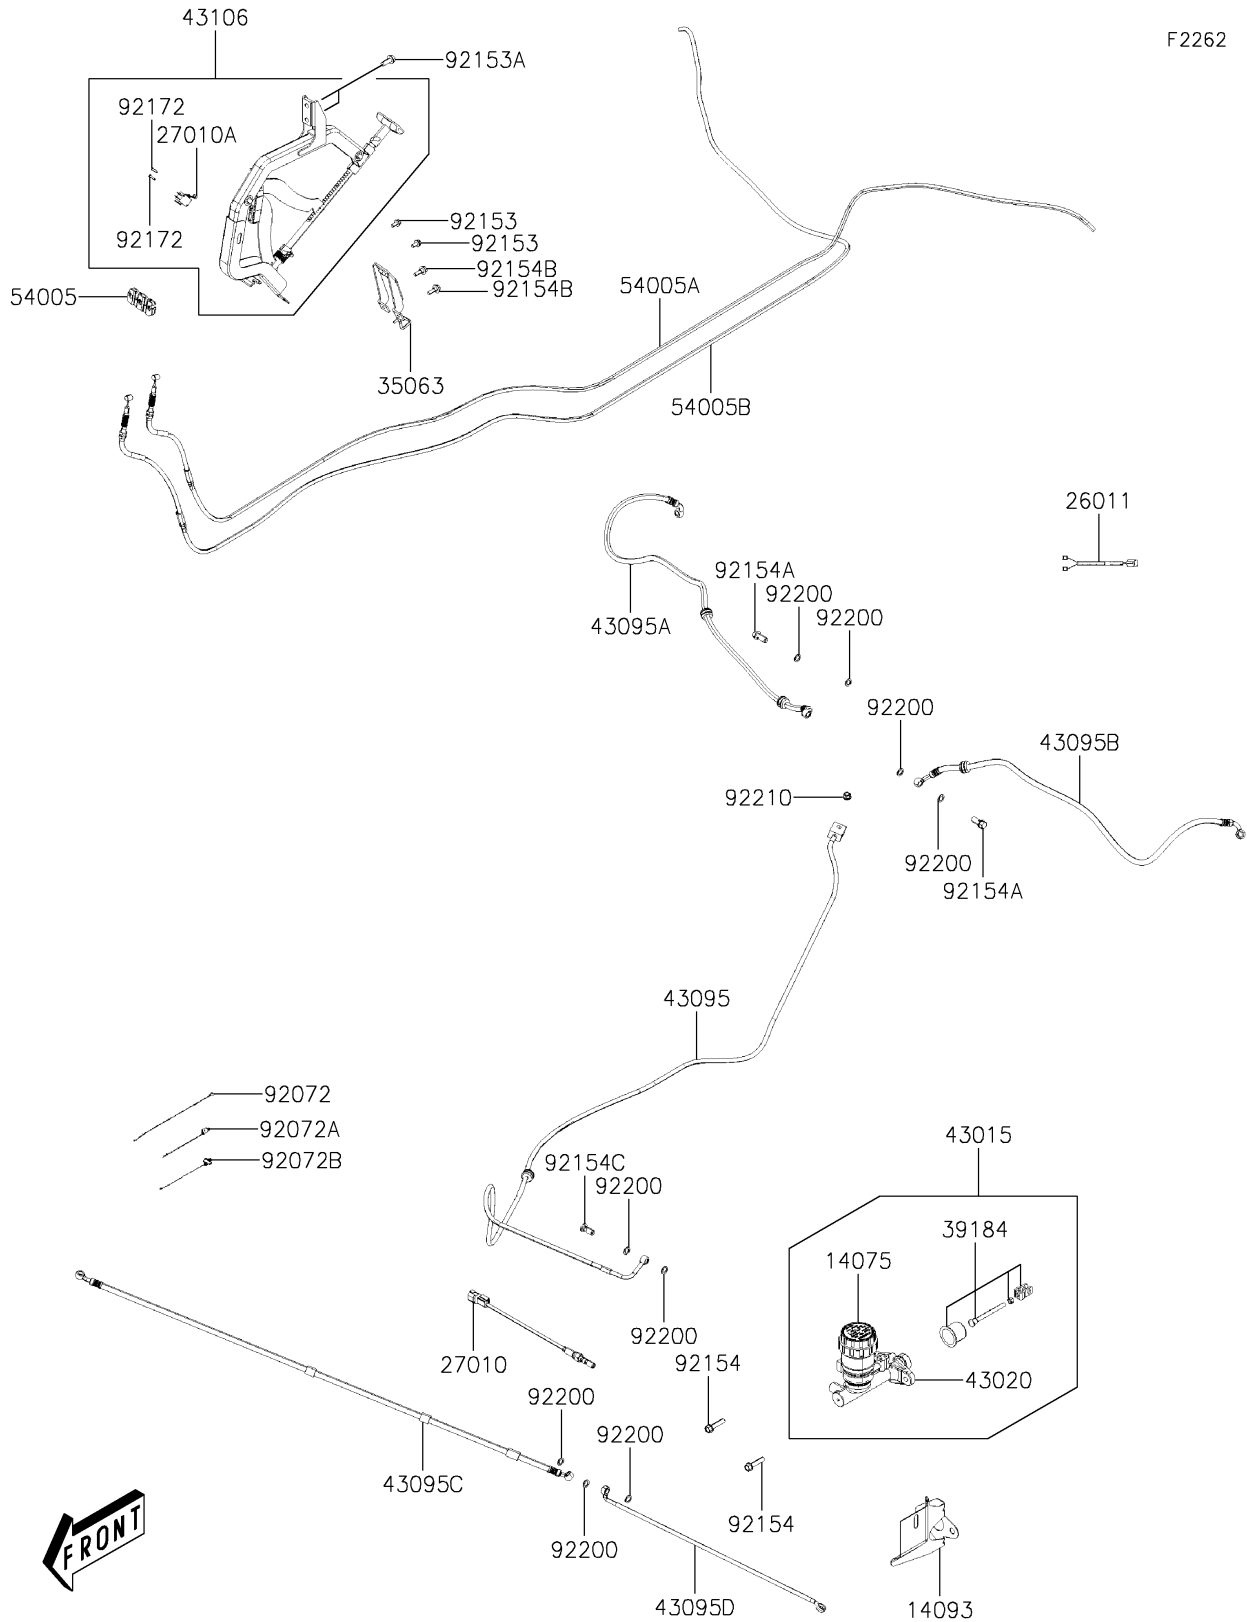

# 2022 Mule PRO-MX EPS Camo PARTS DIAGRAM

## Brake Piping

F2262

## 2022 Mule PRO-MX EPS Camo PARTS LIST

### Brake Piping

| ITEM NAME             | PART NUMBER | QUANTITY |
|-----------------------|-------------|----------|
| NUT,8MM (Ref # 92210) | 92210-Y076  | 1        |