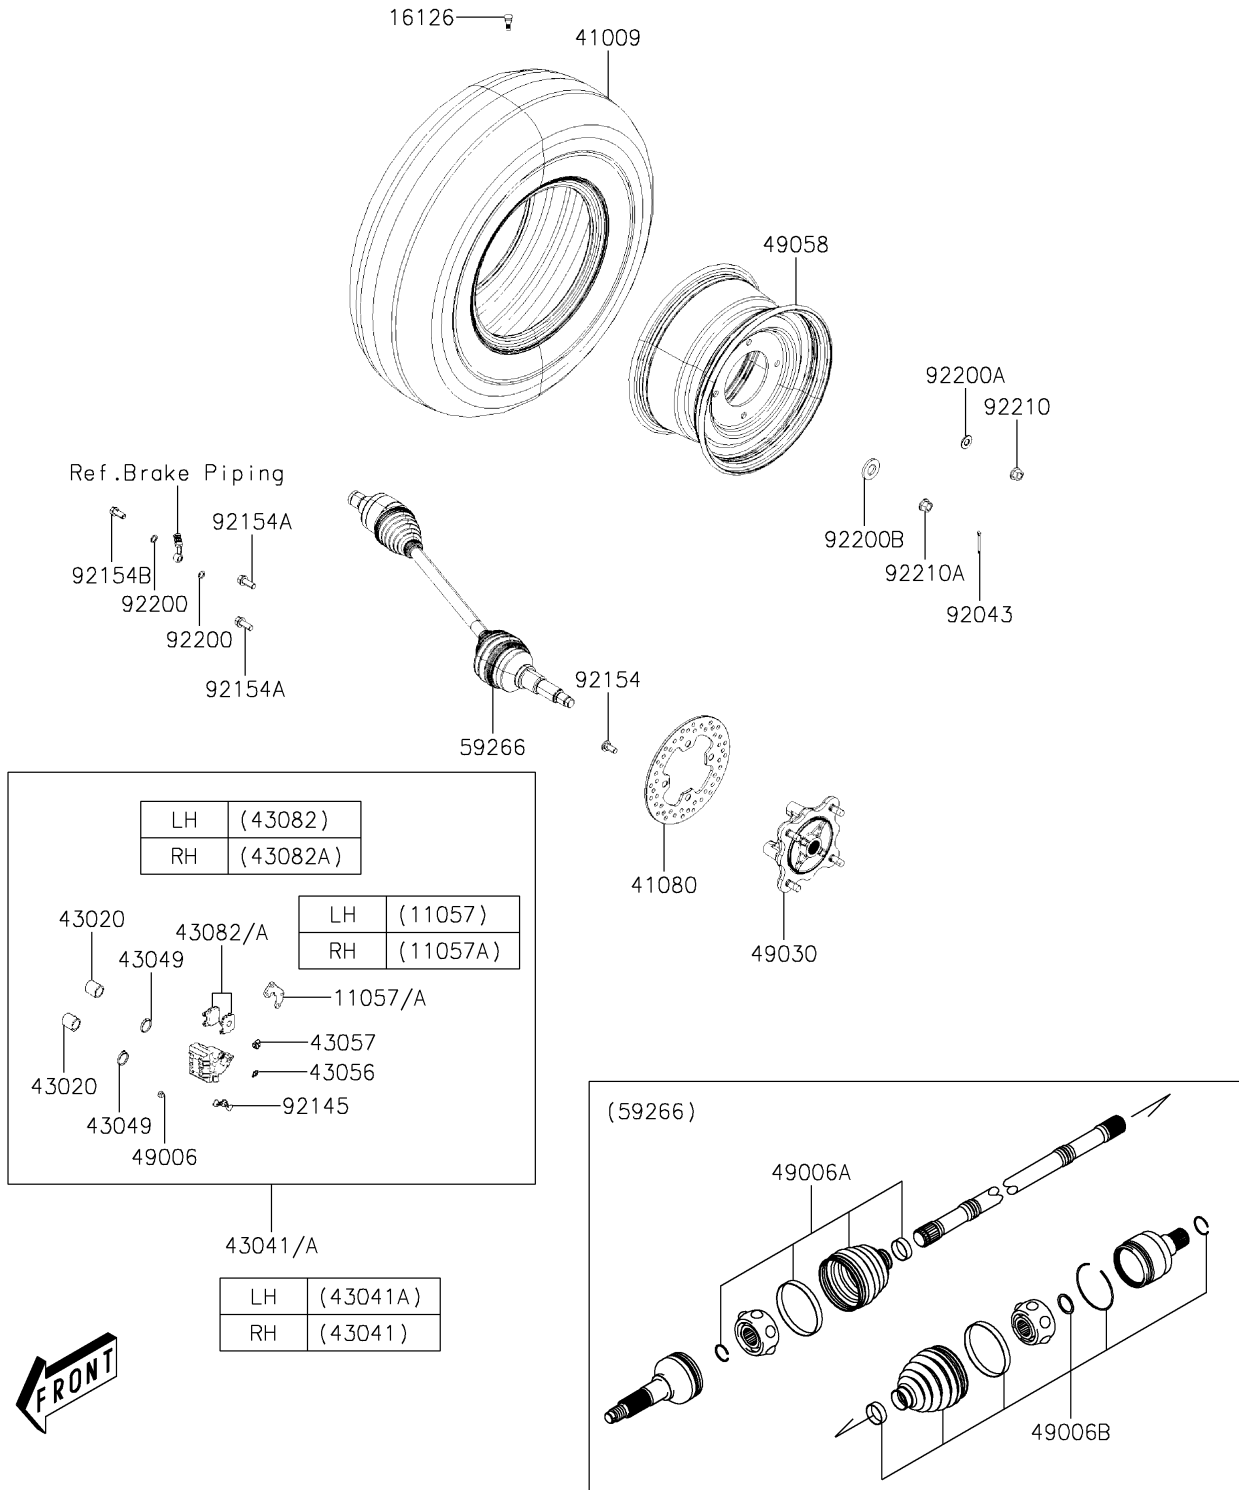

2022 Mule PRO-MX EPS Camo PARTS DIAGRAM

Front Hubs/Brakes

F2230

2022 Mule PRO-MX EPS Camo PARTS LIST

Front Hubs/Brakes

ITEM NAME	PART NUMBER	QUANTITY
BRACKET (Ref # 11057)	11057-Y007	1
BRACKET (Ref # 11057A)	11057-Y019	1
VALVE,RIM (Ref # 16126)	16126-Y001	2
TIRE,FR,25X8.00 R12 (Ref # 41009)	41009-Y008	2
DISC,BRAKE (Ref # 41080)	41080-Y009	2
PISTON-COMP-BRAKE (Ref # 43020)	43020-0054	4
CALIPER-ASSY,FR,RH,SILVER (Ref # 43041)	43041-Y011-934	1
CALIPER-ASSY,FR,LH,SILVER (Ref # 43041A)	43041-Y012-934	1
PACKING (Ref # 43049)	43049-0556	4
BREATHER-BRAKE (Ref # 43056)	43056-0055	2
CAP-BREATHER (Ref # 43057)	43057-0552	2
PAD-ASSY-BRAKE,FR,LH (Ref # 43082)	43082-Y010	1
PAD-ASSY-BRAKE,FR,RH (Ref # 43082A)	43082-Y011	1
BOOT (Ref # 49006)	49006-0565	2
BOOT,FR,OUTSIDE (Ref # 49006A)	49006-Y013	2
BOOT,FR,INSIDE (Ref # 49006B)	49006-Y014	2
HUB,FR (Ref # 49030)	49030-Y003	2
WHEEL,FR,BLACK (Ref # 49058)	49058-Y002-935	2
JOINT-BALL,FR (Ref # 59266)	59266-Y004	2
PIN,4X40 (Ref # 92043)	92043-Y043	2
SPRING (Ref # 92145)	92145-0705	2
BOLT,10X23 (Ref # 92154)	92154-Y178	8
BOLT (Ref # 92154A)	92154-Y183	4
BOLT,OIL (Ref # 92154B)	92154-Y184	2
WASHER (Ref # 92200)	92200-Y015	4
WASHER,12MM (Ref # 92200A)	92200-Y089	8
WASHER,40X20.5X4.5 (Ref # 92200B)	92200-Y090	2
NUT (Ref # 92210)	92210-Y088	8
NUT,FLANGE,20MM (Ref # 92210A)	92210-Y099	2