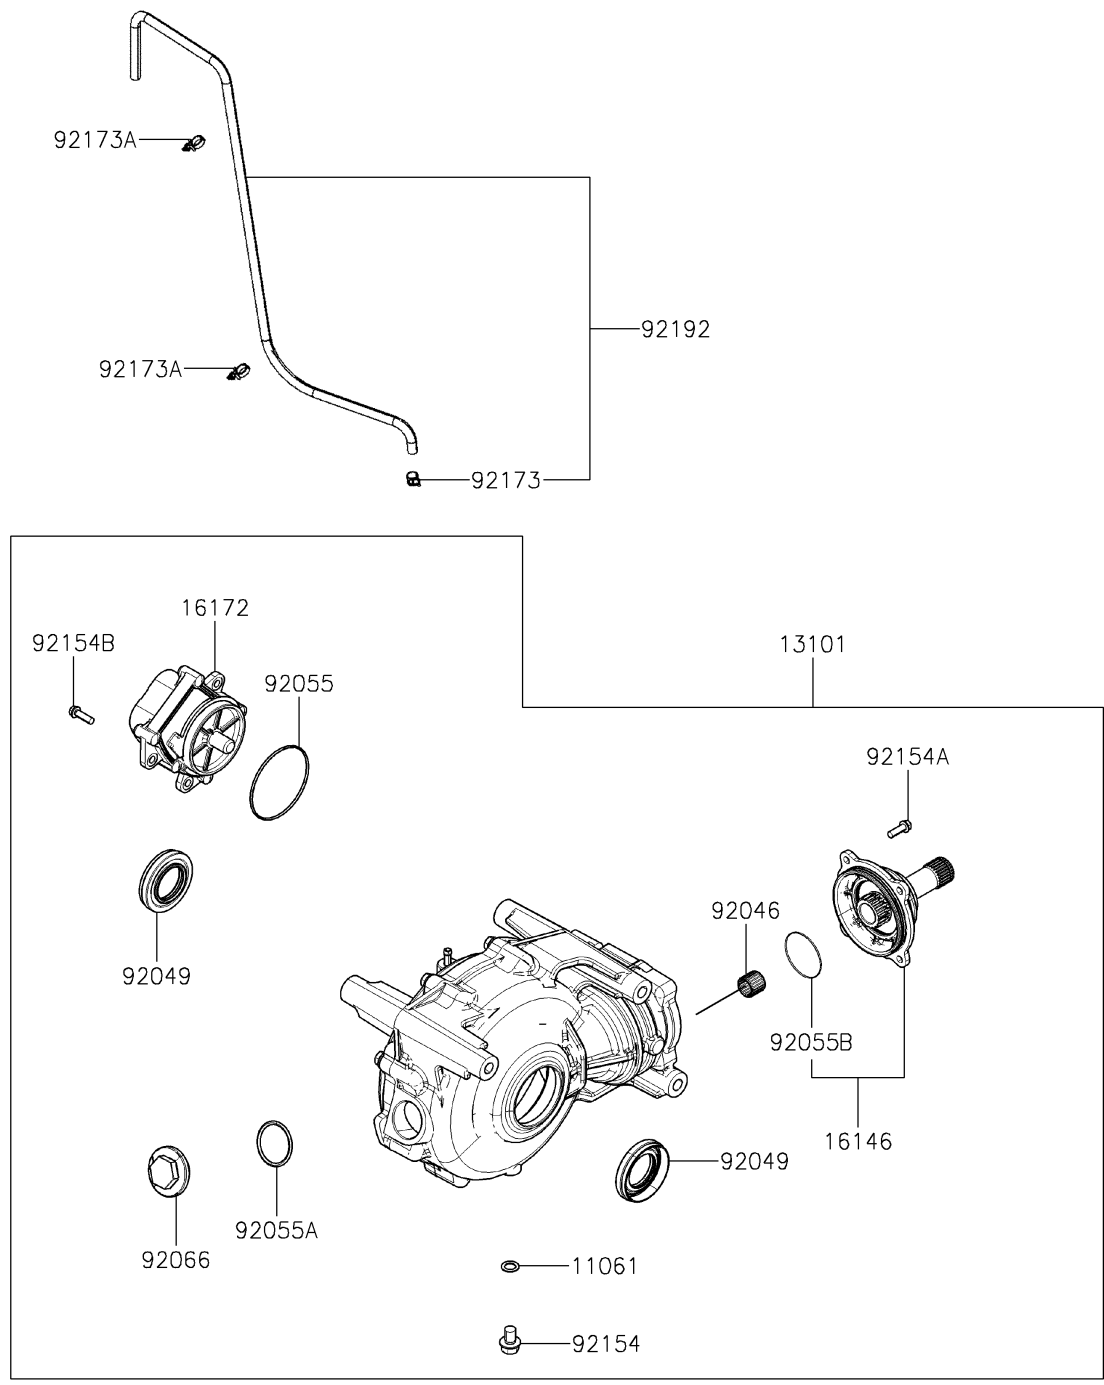

2022 Mule PRO-MX EPS Camo PARTS DIAGRAM

Drive Shaft-Front

E3136

2022 Mule PRO-MX EPS Camo PARTS LIST

Drive Shaft-Front

ITEM NAME	PART NUMBER	QUANTITY
GASKET (Ref # 11061)	11061-Y067	1
GEAR-ASSY,FR (Ref # 13101)	13101-Y004	1
COVER-ASSY (Ref # 16146)	16146-Y002	1
ACTUATOR (Ref # 16172)	16172-0030	1
BEARING-NEEDLE,16X20X16.8 (Ref # 92046)	92046-0630	1
SEAL-OIL (Ref # 92049)	92049-0749	2
RING-O (Ref # 92055)	92055-Y070	1
RING-O (Ref # 92055A)	92055-Y071	1
RING-O (Ref # 92055B)	92055-Y073	1
PLUG (Ref # 92066)	92066-Y022	1
BOLT,FLANGE,10X14 (Ref # 92154)	92154-Y219	1
BOLT,FLANGE,6X18 (Ref # 92154A)	92154-Y222	4
BOLT,FLANGE,6X20 (Ref # 92154B)	92154-Y223	3
CLAMP,10.5 (Ref # 92173)	92173-Y023	1
CLAMP (Ref # 92173A)	92173-Y078	2
TUBE,DIFF CASE (Ref # 92192)	92192-Y071	1