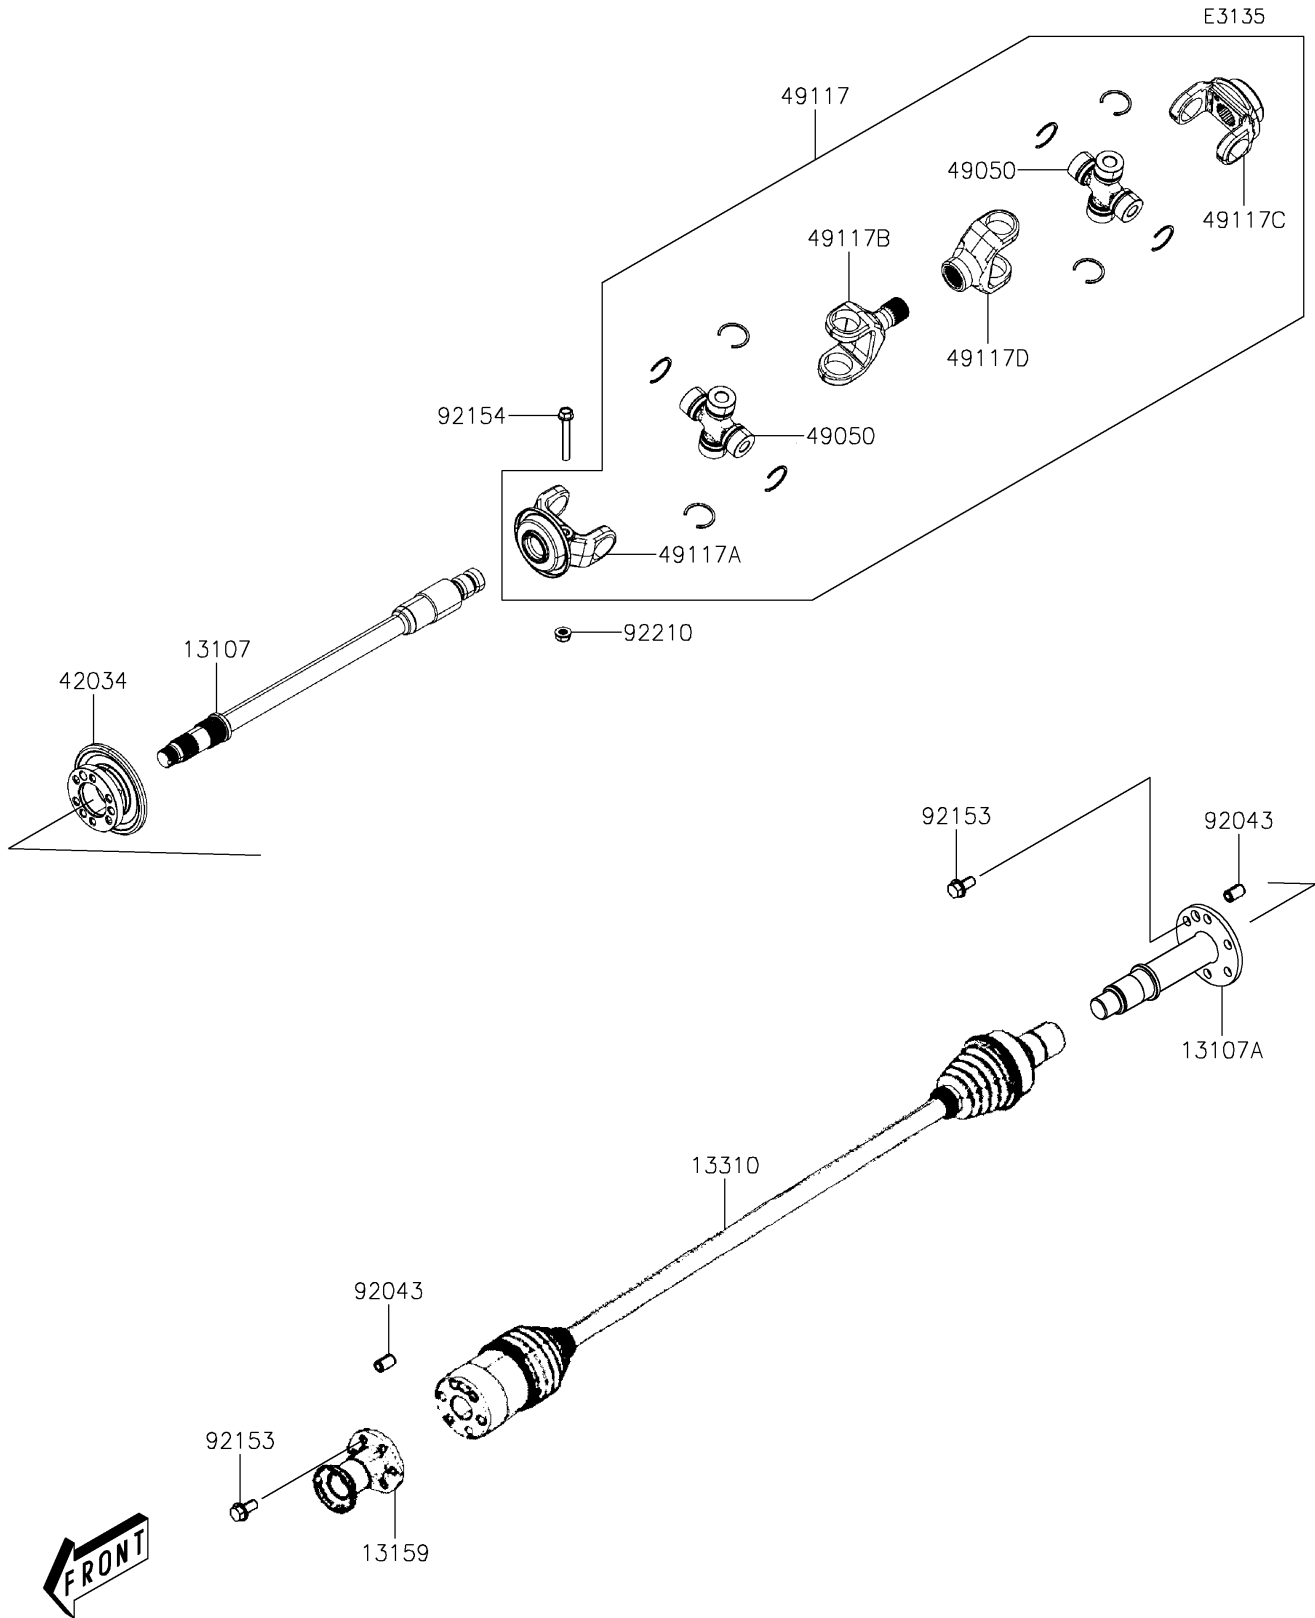

2022 Mule PRO-MX EPS Camo PARTS DIAGRAM

Drive Shaft-Propeller

2022 Mule PRO-MX EPS Camo PARTS LIST

Drive Shaft-Propeller

ITEM NAME	PART NUMBER	QUANTITY
SHAFT,FINAL (Ref # 13107)	13107-Y027	1
SHAFT (Ref # 13107A)	13107-Y030	1
CONNECTOR,FR PROPELLER SHAFT (Ref # 13159)	13159-Y002	1
SHAFT-ASSY,PROPELLER (Ref # 13310)	13310-Y003	1
COUPLING (Ref # 42034)	42034-Y003	1
SPIDER (Ref # 49050)	49050-Y001	2
YOKE,DRIVE FRONT ASSY (Ref # 49117)	49117-Y001	1
YOKE (Ref # 49117A)	49117-Y002	1
YOKE (Ref # 49117B)	49117-Y003	1
YOKE (Ref # 49117C)	49117-Y004	1
YOKE (Ref # 49117D)	49117-Y005	1
PIN,10X16 (Ref # 92043)	92043-Y046	2
BOLT,FLANGE,8X16 (Ref # 92153)	92153-Y032	12
BOLT,SPECIAL,8X52 (Ref # 92154)	92154-Y168	1
NUT,8MM (Ref # 92210)	92210-Y076	1