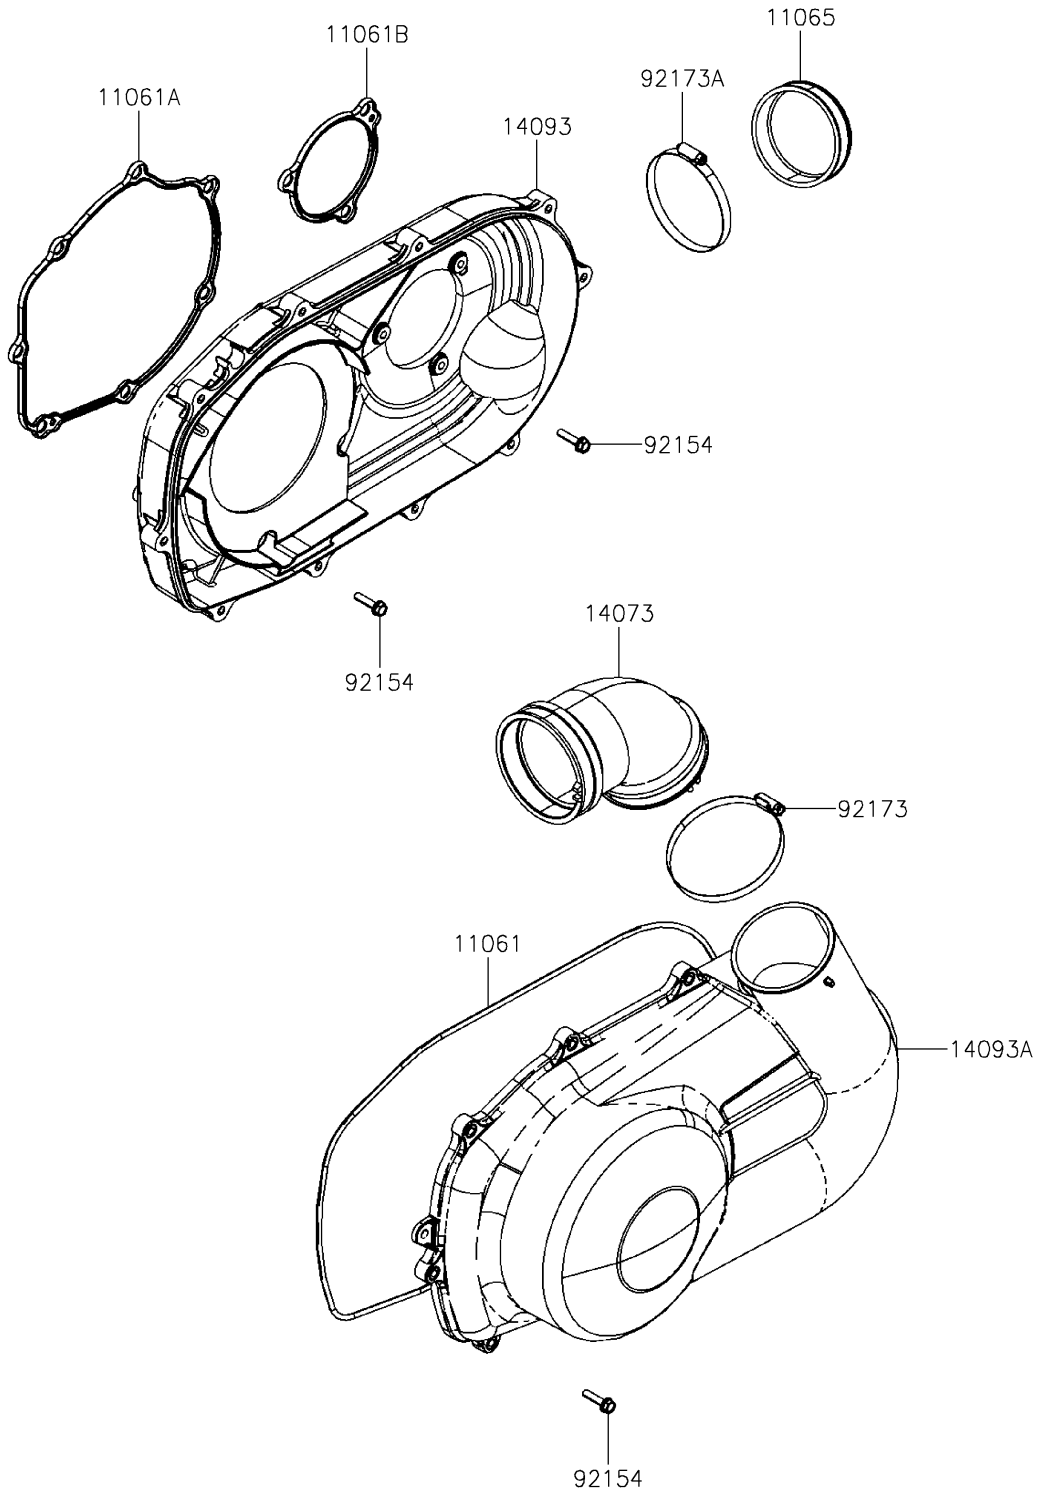

2025 Mule PRO-MX EPS Camo PARTS DIAGRAM

Converter Cover

E1393

2025 Mule PRO-MX EPS Camo PARTS LIST

Converter Cover

ITEM NAME	PART NUMBER	QUANTITY
GASKET,CRANK CASE COVER,RH (Ref # 11061)	11061-Y056	1
GASKET,CVT CASE,RR (Ref # 11061A)	11061-Y057	1
GASKET,CVT CASE,FR (Ref # 11061B)	11061-Y058	1
CAP,CVT CASE (Ref # 11065)	11065-Y034	1
DUCT,CRANK CASE COVER (Ref # 14073)	14073-Y010	1
COVER,RH (Ref # 14093)	14093-Y001	1
COVER,CRANK CASE,RH (Ref # 14093A)	14093-Y003	1
BOLT,FLANGE,6X25 (Ref # 92154)	92154-Y130	20
CLAMP (Ref # 92173)	92173-Y064	1
CLAMP (Ref # 92173A)	92173-Y066	1