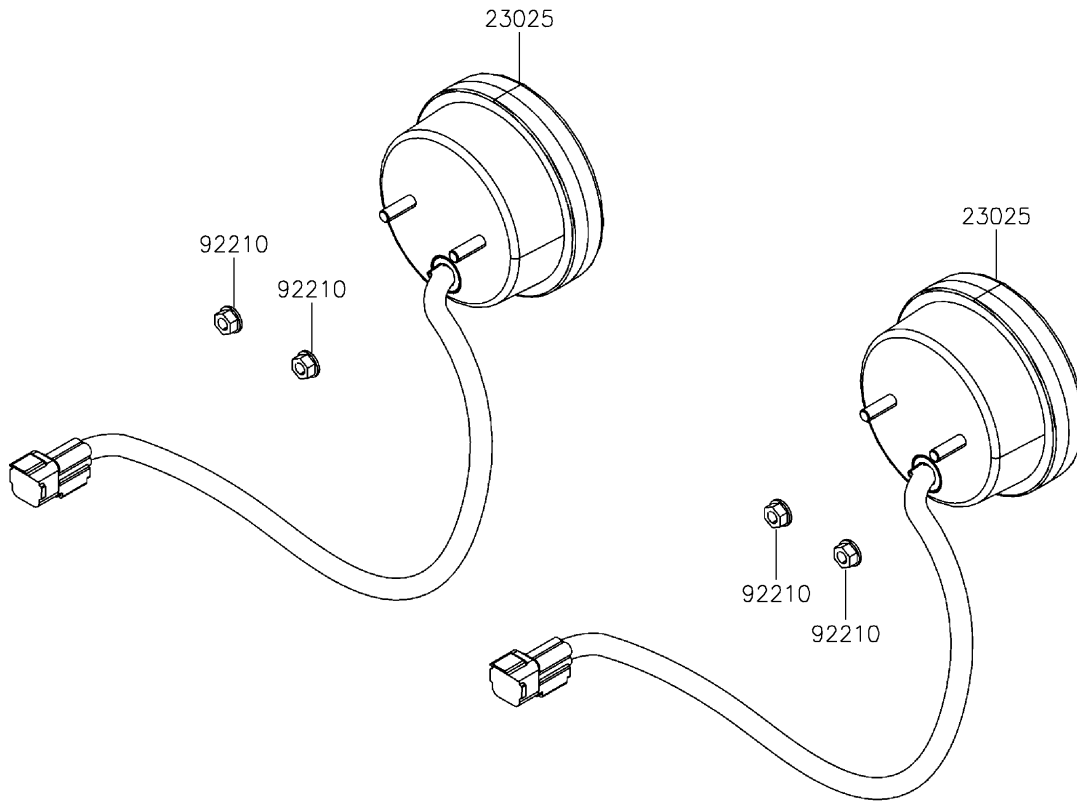

2023 Mule PRO-MX™ EPS PARTS DIAGRAM

Taillight(s)

F2720

2023 Mule PRO-MX™ EPS PARTS LIST

Taillight(s)

ITEM NAME	PART NUMBER	QUANTITY
LAMP-TAIL (Ref # 23025)	23025-Y009	2
NUT,6MM (Ref # 92210)	92210-Y026	4