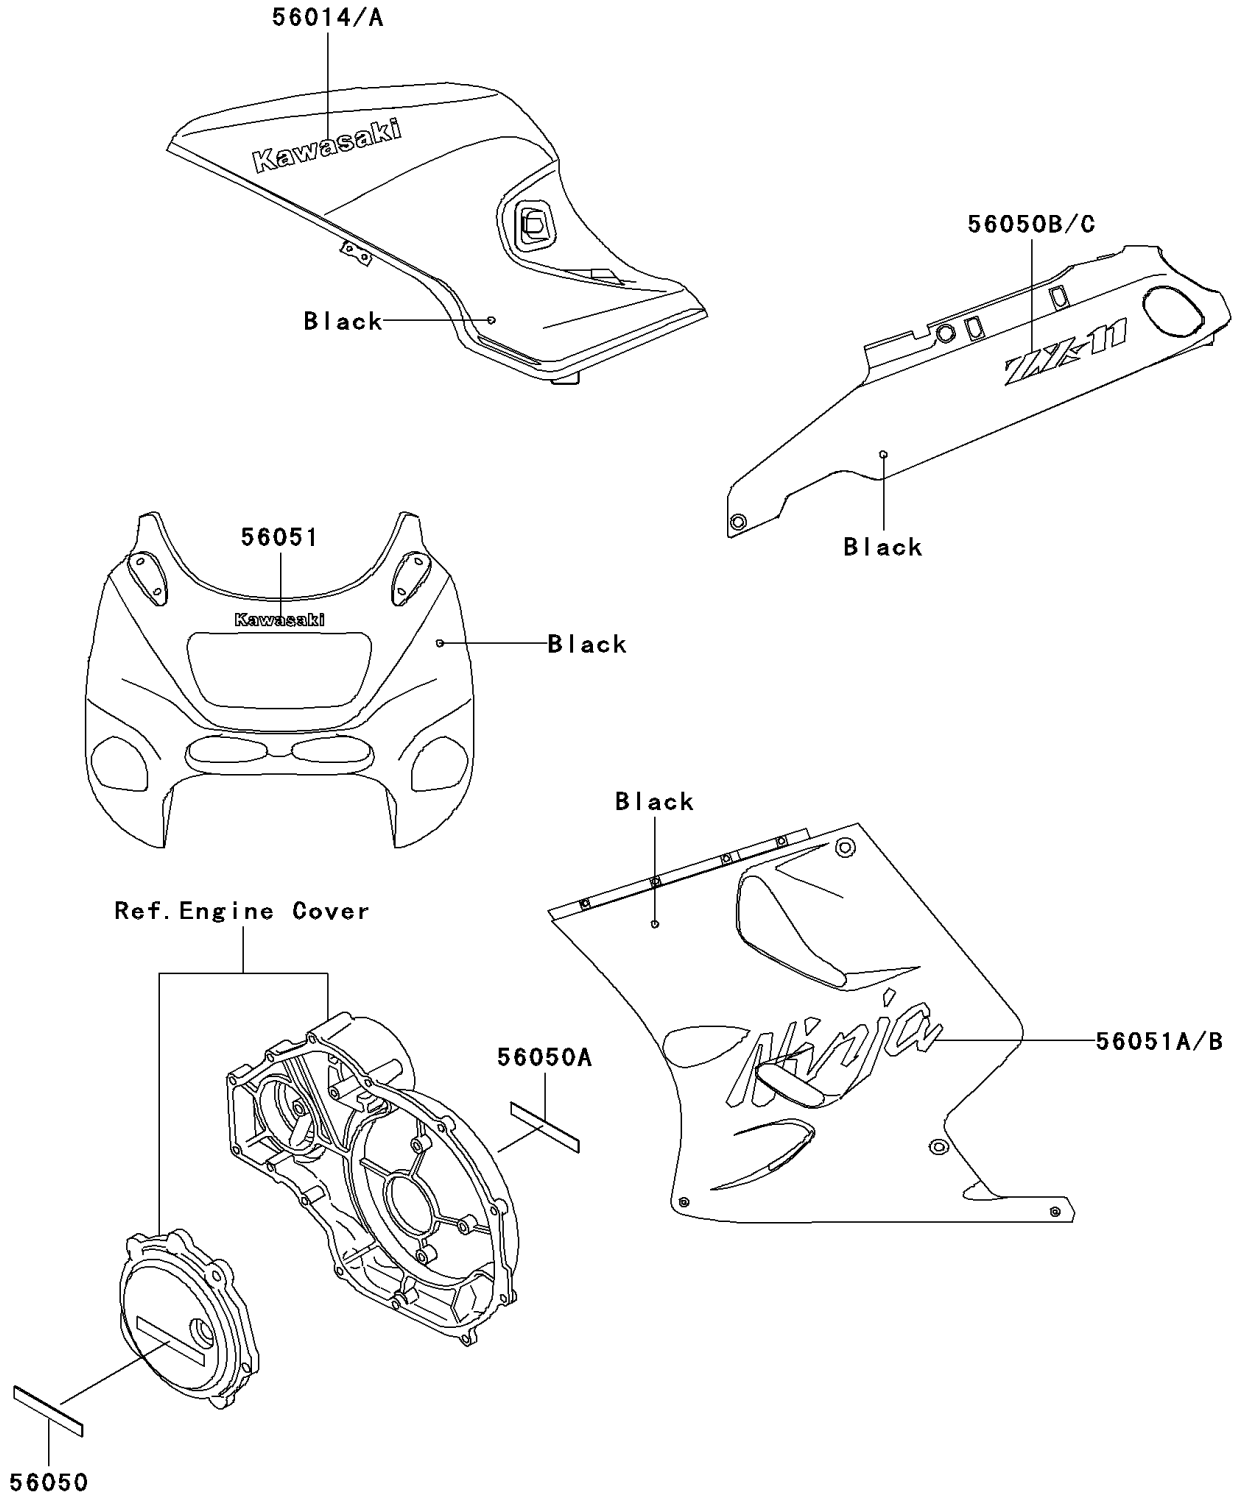

# 1995 Ninja® ZX™ -11 PARTS DIAGRAM

Decals(Black)(ZX1100-D3)

F2861C

## 1995 Ninja® ZX™ -11 PARTS LIST

Decals(Black)(ZX1100-D3)

ITEM NAME	PART NUMBER	QUANTITY
EMBLEM,FUEL TANK,LH,KAWASAKI (Ref # 56014)	56014-1284	1
EMBLEM,FUEL TANK,RH,KAWASAKI (Ref # 56014A)	56014-1285	1
MARK,ENGINE COVER,LH (Ref # 56050)	56050-1094	1
MARK,ENGINE COVER,RH (Ref # 56050A)	56050-1095	1
MARK,SIDE COVER,LH,ZX-11 (Ref # 56050B)	56050-1938	1
MARK,SIDE COVER,RH,ZX-11 (Ref # 56050C)	56050-1939	1
MARK,KAWASAKI (Ref # 56051)	56051-1183	1
MARK,LWR COWLING,LH,NINJA (Ref # 56051A)	56051-1184	1
MARK,LWR COWLING,RH,NINJA (Ref # 56051B)	56051-1185	1