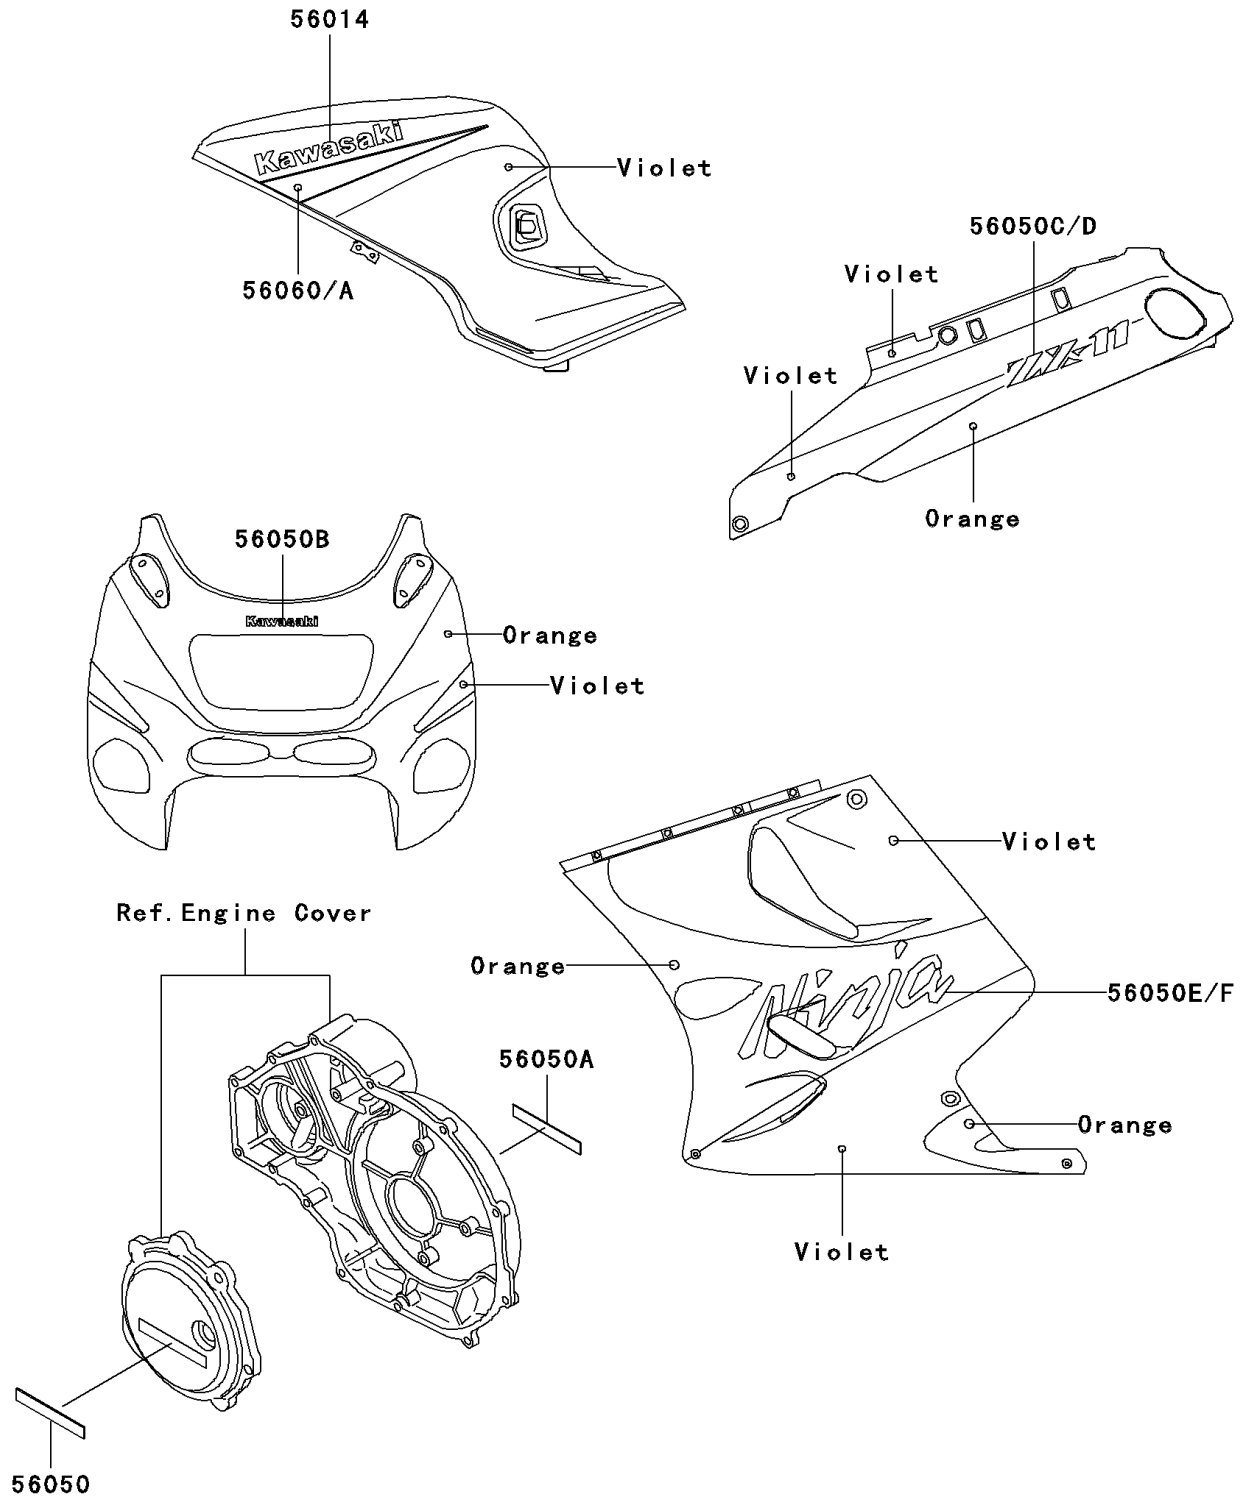

1993 Ninja® ZX™-11 PARTS DIAGRAM

Decals(Violet/Orange)(ZX1100-D1)

F2861A

1993 Ninja® ZX™-11 PARTS LIST

Decals(Violet/Orange)(ZX1100-D1)

ITEM NAME	PART NUMBER	QUANTITY
EMBLEM,FUEL TANK,KAWASAKI (Ref # 56014)	56014-1282	1
MARK,ENGINE COVER,LH (Ref # 56050)	56050-1094	1
MARK,ENGINE COVER,RH (Ref # 56050A)	56050-1095	1
MARK,KAWASAKI (Ref # 56050B)	56050-1921	1
MARK,SIDE COVER,LH,ZX-11 (Ref # 56050C)	56050-1941	1
MARK,SIDE COVER,RH,ZX-11 (Ref # 56050D)	56050-1942	1
MARK,LWR COWLING,LH,NINJA (Ref # 56050E)	56050-1943	1
MARK,LWR COWLING,RH,NINJA (Ref # 56050F)	56050-1944	1
PATTERN,FUEL TANK,LH (Ref # 56060)	56060-1521	1
PATTERN,FUEL TANK,RH (Ref # 56060A)	56060-1522	1