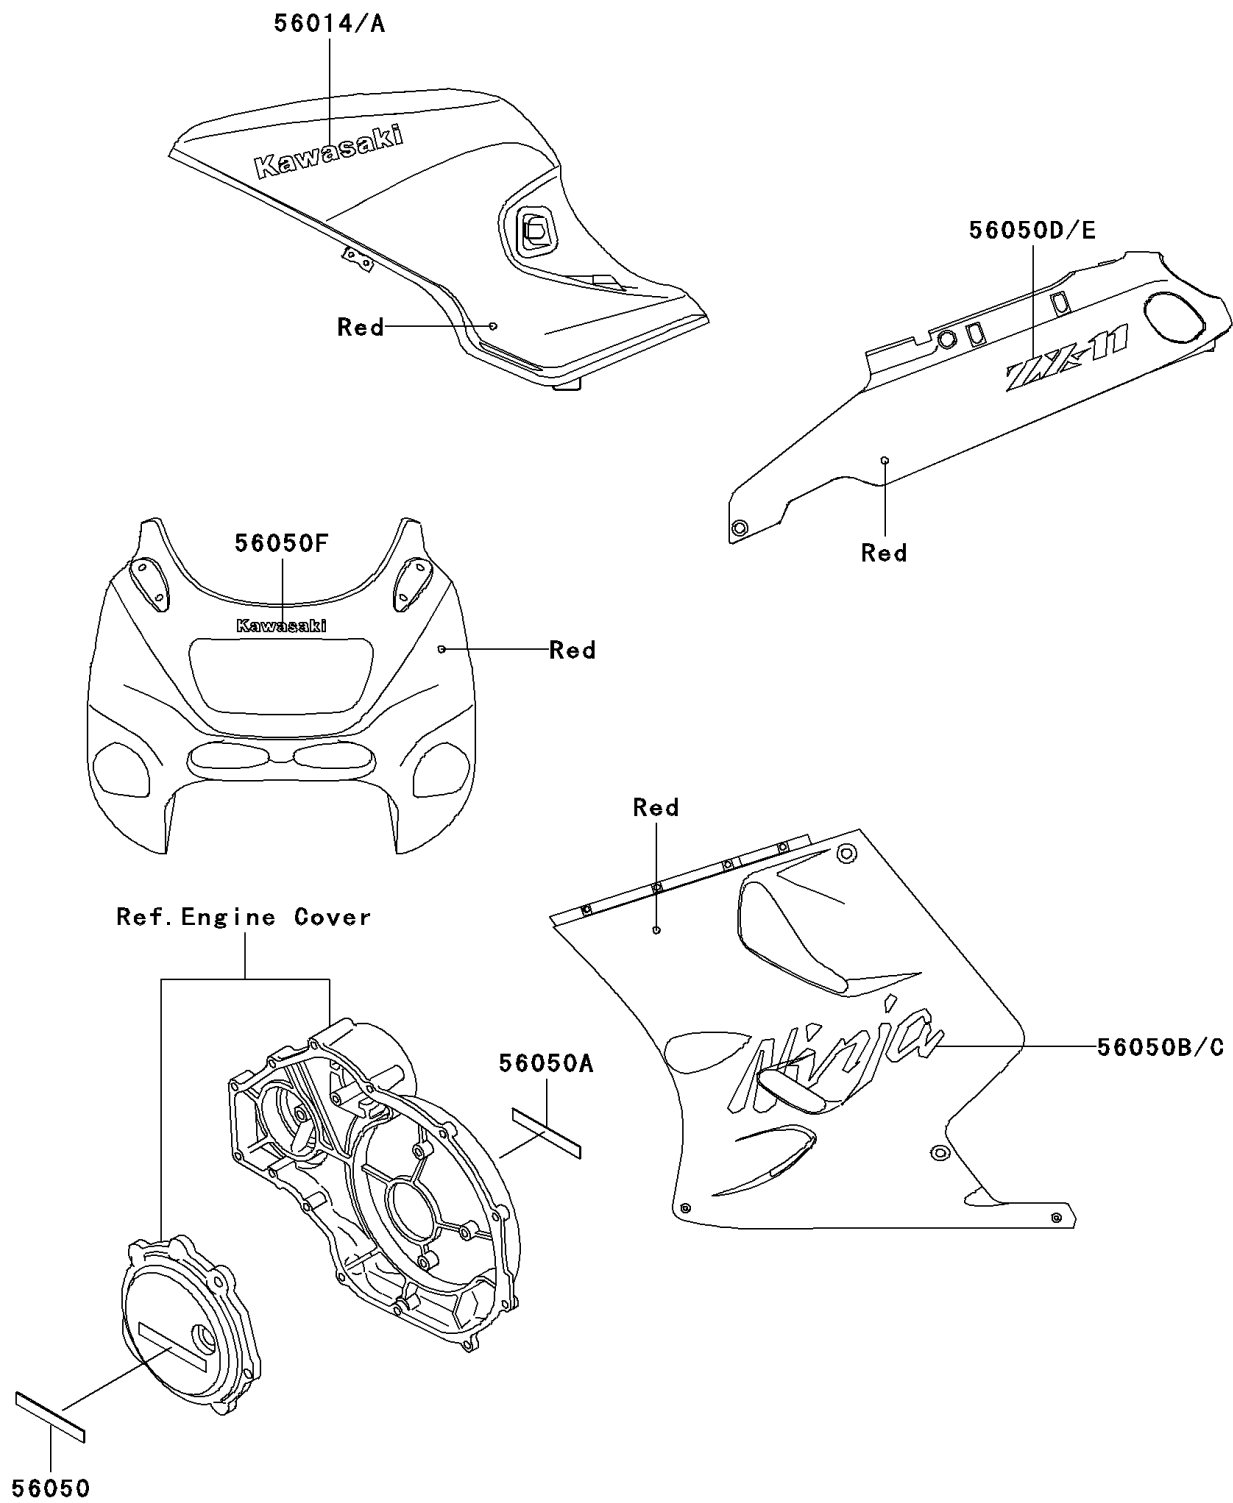

1993 Ninja® ZX™-11 PARTS DIAGRAM

Decals(Red)(ZX1100-D1)

F2861

1993 Ninja® ZX™-11 PARTS LIST

Decals(Red)(ZX1100-D1)

ITEM NAME	PART NUMBER	QUANTITY
EMBLEM,FUEL TANK,LH,KAWASAKI (Ref # 56014)	56014-1284	1
EMBLEM,FUEL TANK,RH,KAWASAKI (Ref # 56014A)	56014-1285	1
MARK,ENGINE COVER,LH (Ref # 56050)	56050-1094	1
MARK,ENGINE COVER,RH (Ref # 56050A)	56050-1095	1
MARK,LWR COWLING,LH,NINJA (Ref # 56050B)	56050-1934	1
MARK,LWR COWLING,RH,NINJA (Ref # 56050C)	56050-1935	1
MARK,SIDE COVER,LH,ZX-11 (Ref # 56050D)	56050-1938	1
MARK,SIDE COVER,RH,ZX-11 (Ref # 56050E)	56050-1939	1
MARK,KAWASAKI (Ref # 56050F)	56050-1940	1