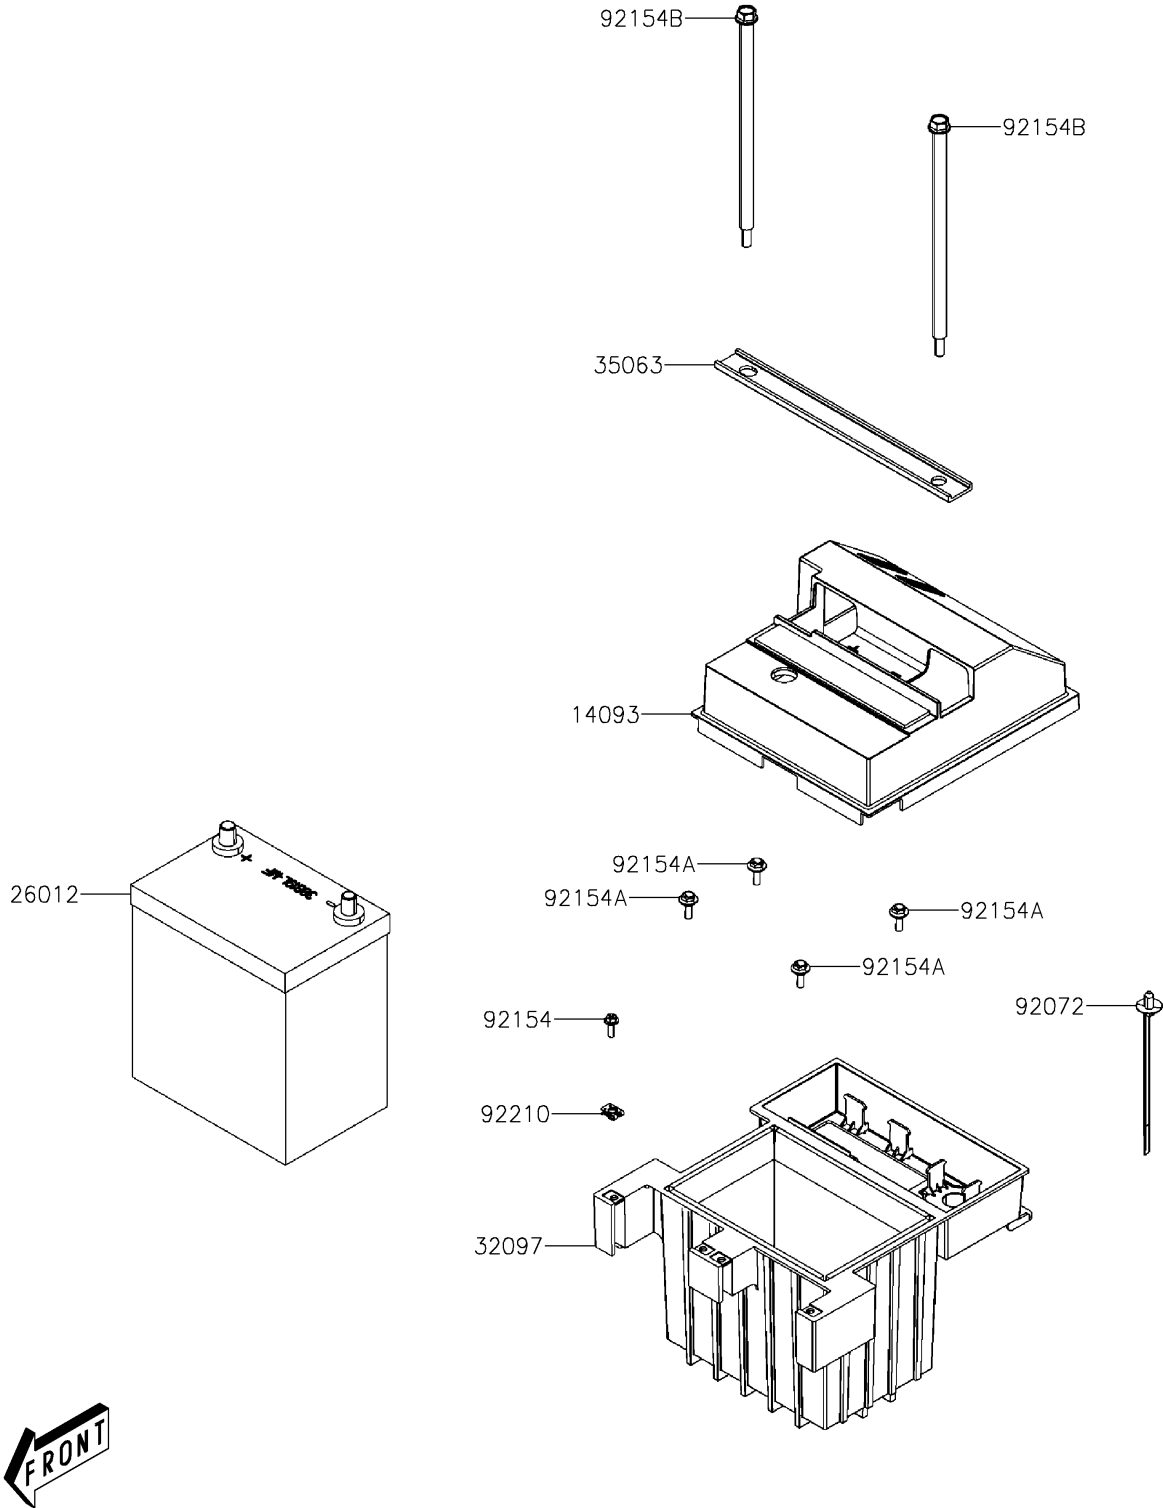

2024 Mule PRO-MX PARTS DIAGRAM

Battery

F2761

2024 Mule PRO-MX PARTS LIST

Battery

ITEM NAME	PART NUMBER	QUANTITY
COVER,BATTERY (Ref # 14093)	14093-Y009	1
BATTERY,38B19L-MF (Ref # 26012)	26012-Y006	1
CASE-BATTERY (Ref # 32097)	32097-Y002	1
STAY,BATTERY BAR (Ref # 35063)	35063-Y041	1
BAND (Ref # 92072)	92072-Y020	5
BOLT,5X16 (Ref # 92154)	92154-Y085	4
BOLT,6X18 (Ref # 92154A)	92154-Y177	4
BOLT,FLANGE,8X235 (Ref # 92154B)	92154-Y201	2
NUT,5MM (Ref # 92210)	92210-Y016	4