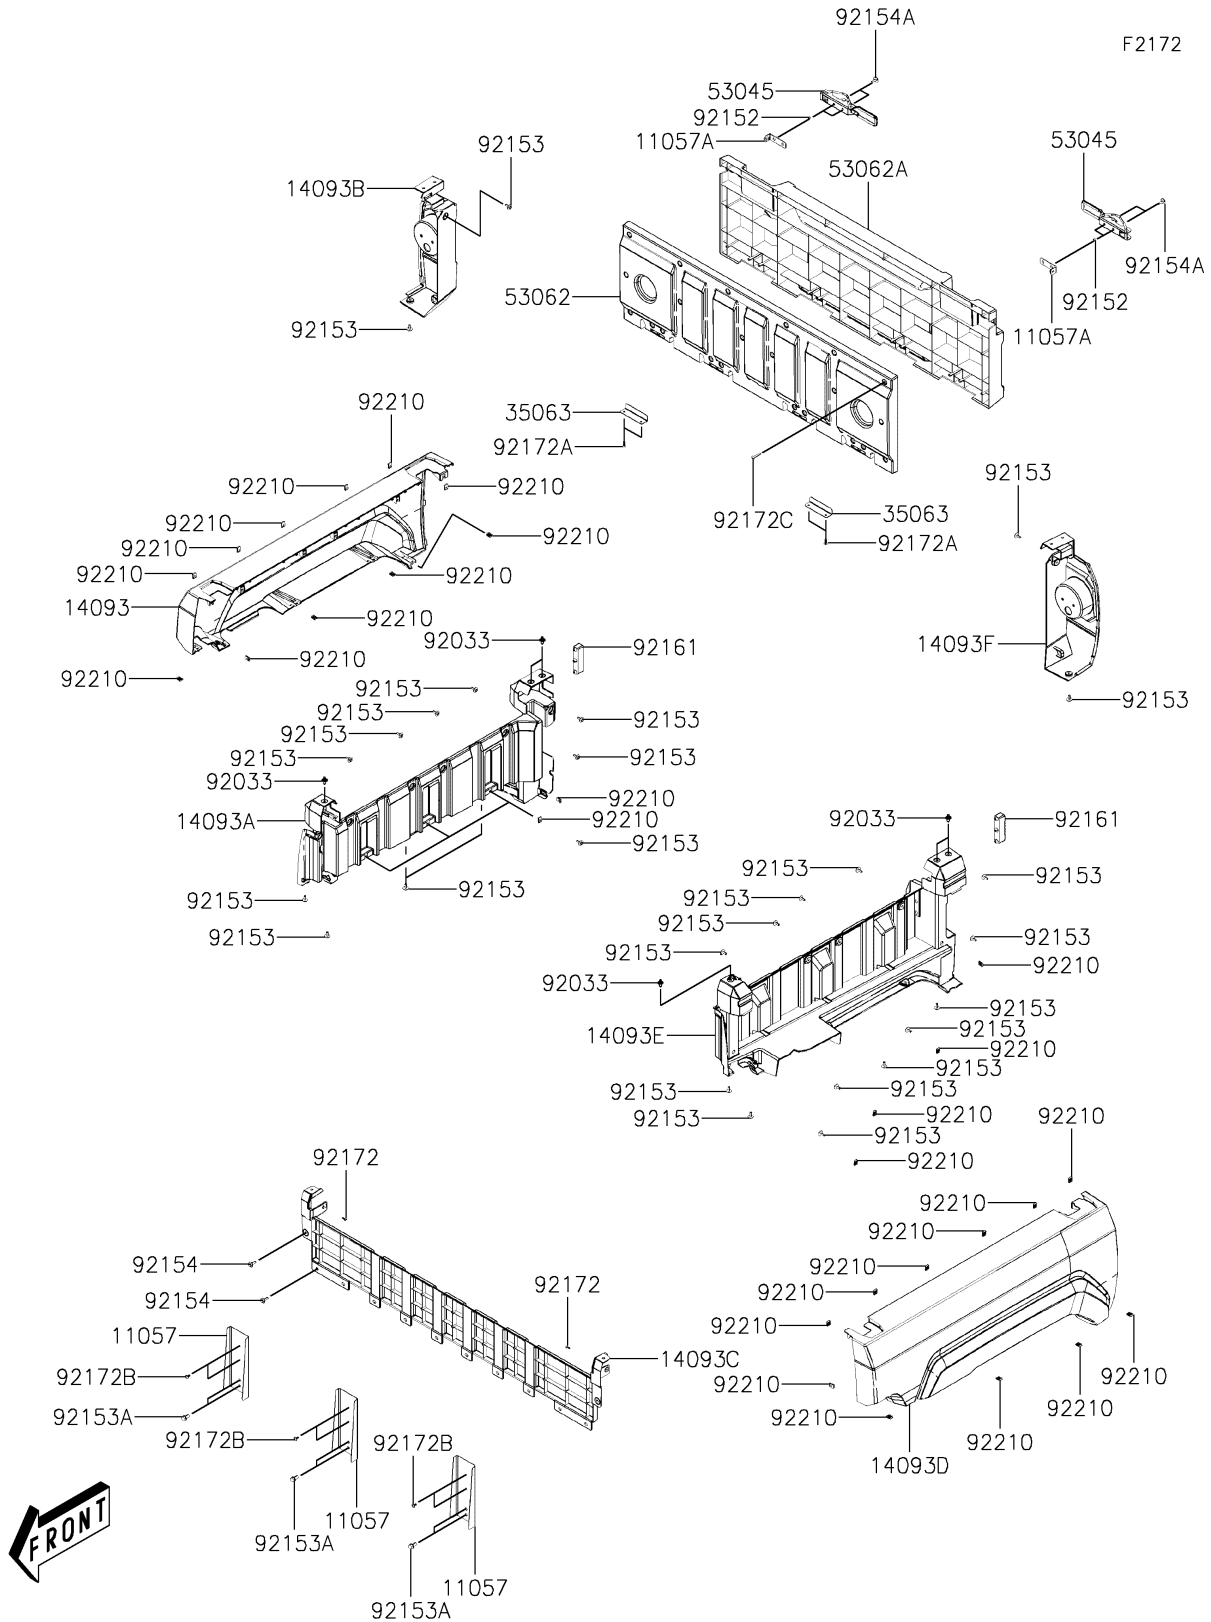

2024 Mule PRO-MX PARTS DIAGRAM

Rear Fender(s)

2024 Mule PRO-MX PARTS LIST

Rear Fender(s)

ITEM NAME	PART NUMBER	QUANTITY
BRACKET,CARGO BED (Ref # 11057)	11057-Y016	3
BRACKET,STOPPER (Ref # 11057A)	11057-Y018	2
COVER,SIDE,OUTER,RH,S.BLACK (Ref # 14093)	14093-Y031-933	1
COVER,SIDE,INNER,RH,S.BLACK (Ref # 14093A)	14093-Y032-933	1
COVER,TAIL LIGHT,RH,S.BLACK (Ref # 14093B)	14093-Y033-933	1
COVER,FRONT CARRIER (Ref # 14093C)	14093-Y034	1
COVER,SIDE,OUTER,LH,S.BLACK (Ref # 14093D)	14093-Y035-933	1
COVER,SIDE,INNER,LH,S.BLACK (Ref # 14093E)	14093-Y036-933	1
COVER,TAIL LIGHT,LH,S.BLACK (Ref # 14093F)	14093-Y037-933	1
STAY,HINGE (Ref # 35063)	35063-Y044	2
HOOK-ASSY (Ref # 53045)	53045-Y002	2
GATE-TAIL,INNER (Ref # 53062)	53062-Y002	1
GATE-TAIL,OUTER,S.BLACK (Ref # 53062A)	53062-Y003-933	1
RING-SNAP (Ref # 92033)	92033-Y033	6
COLLAR,TAIL GATE (Ref # 92152)	92152-Y075	4
BOLT,5X16 (Ref # 92153)	92153-Y013	30
BOLT,FLANGE,8X16 (Ref # 92153A)	92153-Y032	6
BOLT,6X18 (Ref # 92154)	92154-Y177	12
BOLT,6X20 (Ref # 92154A)	92154-Y227	4
DAMPER (Ref # 92161)	92161-Y053	2
SCREW,4X12 (Ref # 92172)	92172-Y019	2
SCREW,TAPPING,5X16 (Ref # 92172A)	92172-Y020	4
SCREW,TAPPING,5X12 (Ref # 92172B)	92172-Y038	6
SCREW,TAPPING,5X30 (Ref # 92172C)	92172-Y083	22
NUT,5MM (Ref # 92210)	92210-Y016	30