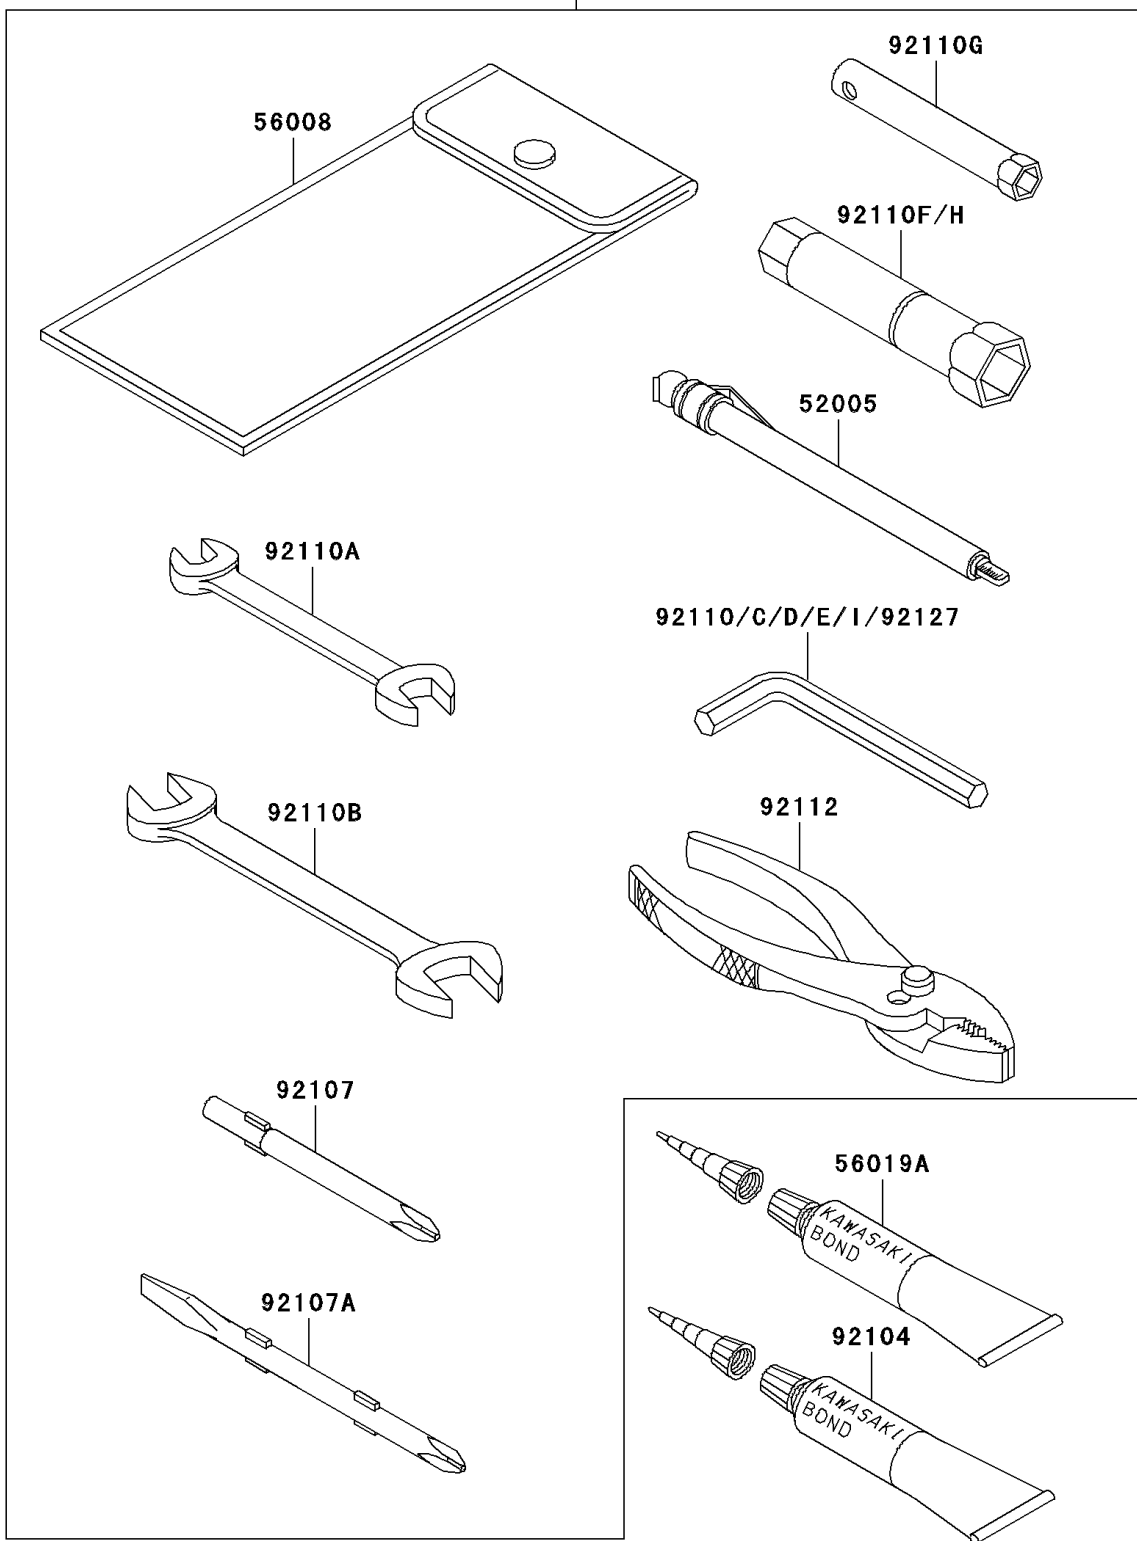

## 1993 Ninja® ZX™-11 PARTS DIAGRAM

Owner's Tools

56007

F2810

## 1993 Ninja® ZX™-11 PARTS LIST

Owner's Tools

ITEM NAME	PART NUMBER	QUANTITY
GAUGE,AIR,3.5KG/CM2 (Ref # 52005)	52005-1031	1
TOOL-KIT (Ref # 56007)	56007-1381	1
BAG,TOOL (Ref # 56008)	56008-006	1
THREE BOND TB1211,HT/RS,WHITE (Ref # 56019A)	56019-120	1
GASKET-LIQUID,TUBE,100G,BLACK (Ref # 92104)	92104-1003	1
TOOL-DRIVER,#3PHILLIPS (Ref # 92107)	92107-1002	1
TOOL-DRIVER,#2PHILLIPS&SLOT (Ref # 92107A)	92107-1052	1
TOOL-WRENCH,ALLEN,5MM (Ref # 92110)	92110-1015	1
TOOL-WRENCH,OPEN END,10X12 (Ref # 92110A)	92110-1038	1
TOOL-WRENCH,OPEN END,14X17 (Ref # 92110B)	92110-1045	1
TOOL-WRENCH,ALLEN,12MM (Ref # 92110C)	92110-1104	1
TOOL-WRENCH,ALLEN,8MM (Ref # 92110D)	92110-1108	1
TOOL-WRENCH,ALLEN,3MM (Ref # 92110E)	92110-1140	1
TOOL-WRENCH,BOX,16MM (Ref # 92110F)	92110-1145	1
TOOL-WRENCH,BOX,8MM (Ref # 92110G)	92110-1174	1
TOOL-WRENCH,BOX,10&12MM (Ref # 92110H)	92110-1175	1
TOOL-WRENCH,ALLEN,4MM (Ref # 92110I)	92110-3703	1
TOOL-PLIERS (Ref # 92112)	92112-003	1
TOOL-WRENCH,ALLEN,6MM (Ref # 92127)	92127-003	1