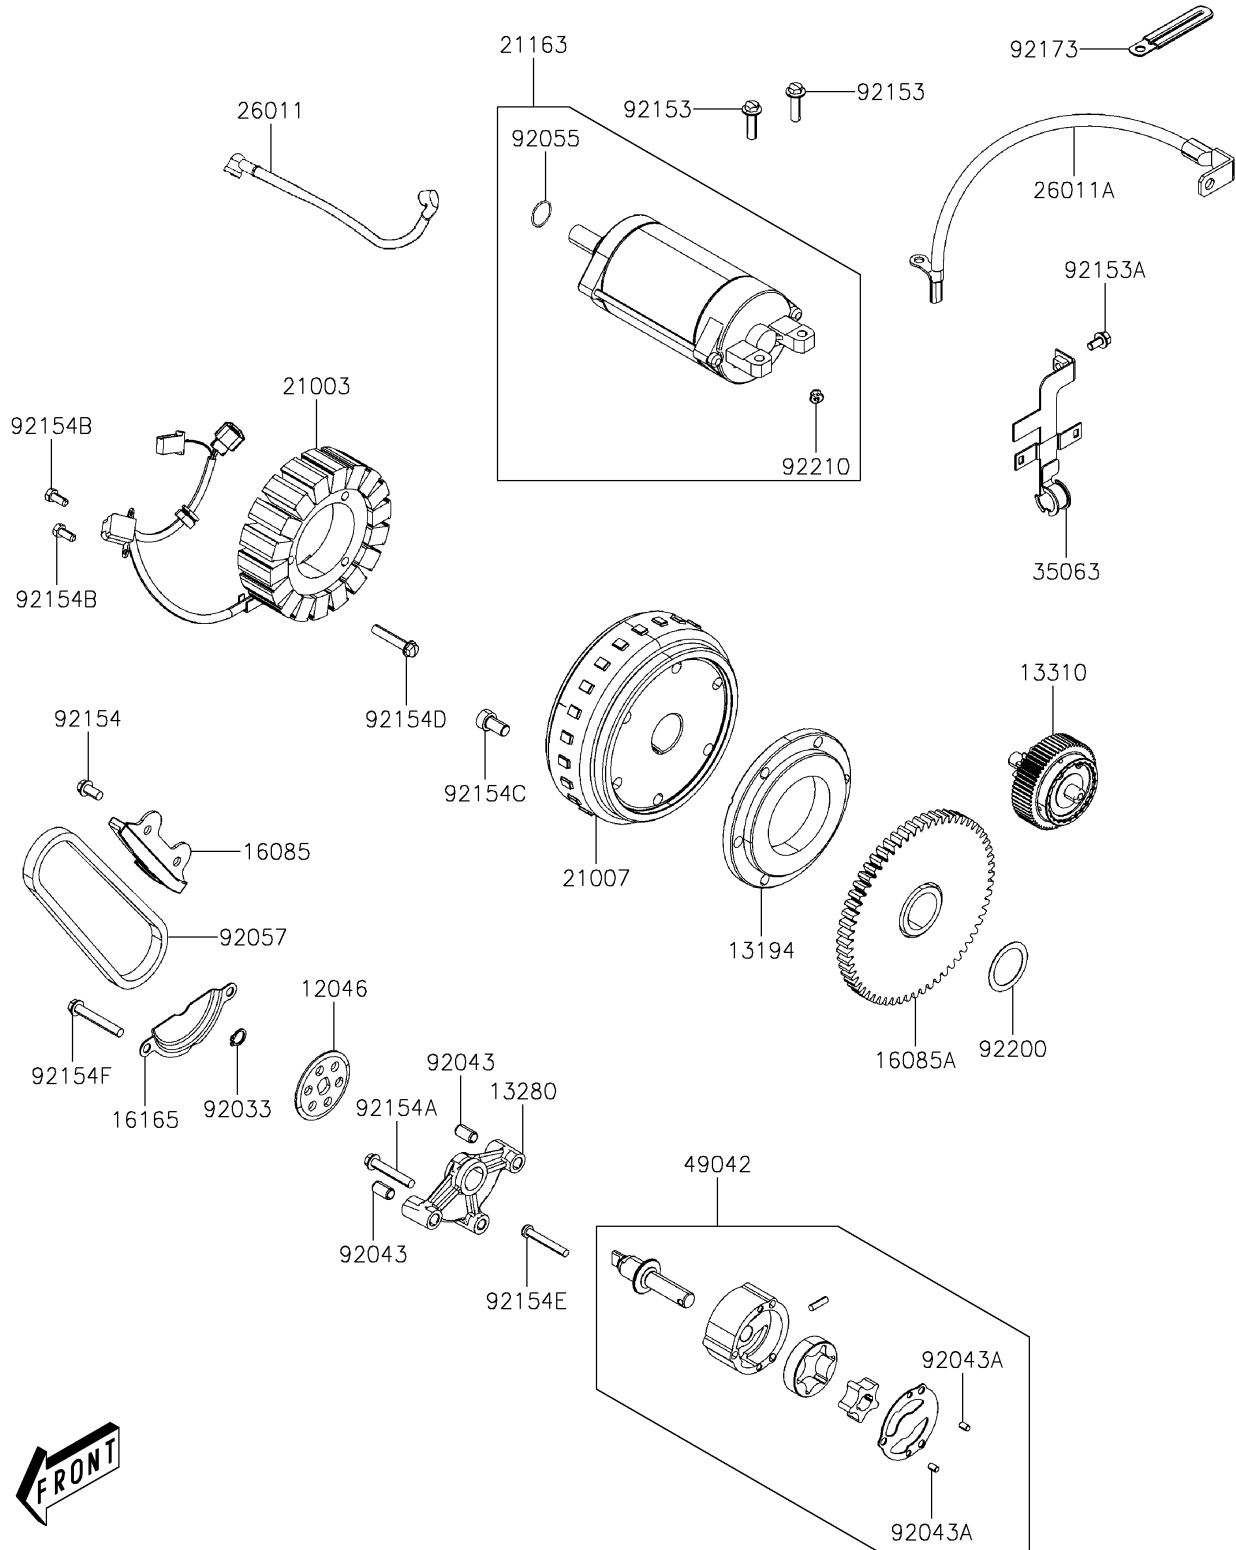

# 2024 Mule PRO-MX PARTS DIAGRAM

Generator

E1810

## 2024 Mule PRO-MX PARTS LIST

### Generator

ITEM NAME	PART NUMBER	QUANTITY
SPROCKET,OIL PUMP DRIVE (Ref # 12046)	12046-Y006	1
CLUTCH-ONEWAY (Ref # 13194)	13194-Y001	1
HOLDER,OIL PUMP SHAFT (Ref # 13280)	13280-Y018	1
SHAFT-ASSY,REDUCTION (Ref # 13310)	13310-Y004	1
GEAR,START REDUCTION (Ref # 16085)	16085-Y017	1
GEAR,STARTING CLUTCH (Ref # 16085A)	16085-Y018	1
SEPARATOR,OIL (Ref # 16165)	16165-Y007	1
STATOR (Ref # 21003)	21003-Y010	1
ROTOR (Ref # 21007)	21007-Y010	1
STARTER-ELECTRIC (Ref # 21163)	21163-Y006	1
WIRE-LEAD,STARTER MOTOR (Ref # 26011)	26011-Y010	1
WIRE-LEAD,EARTH (Ref # 26011A)	26011-Y013	1
STAY (Ref # 35063)	35063-Y036	1
PUMP-OIL,ASSY (Ref # 49042)	49042-Y006	1
RING-SNAP,10MM (Ref # 92033)	92033-Y019	1
PIN,8X14 (Ref # 92043)	92043-Y012	2
PIN,DOWEL,4X65 (Ref # 92043A)	92043-Y015	2
RING-O,24.4X3.1 (Ref # 92055)	92055-Y025	1
CHAIN,OIL PUMP (Ref # 92057)	92057-Y013	1
BOLT,FLANGE,6X22 (Ref # 92153)	92153-Y003	2
BOLT,5X10 (Ref # 92153A)	92153-Y058	1
BOLT,FLANGE,6X12 (Ref # 92154)	92154-Y035	2
BOLT,FLANGE,6X35 (Ref # 92154A)	92154-Y069	1
BOLT,HEX,5X12 (Ref # 92154B)	92154-Y111	2
BOLT,8X15 (Ref # 92154C)	92154-Y123	6
BOLT,FLANGE,6X32 (Ref # 92154D)	92154-Y128	3
BOLT,5X35 (Ref # 92154E)	92154-Y185	3
BOLT,FLANGE,6X40 (Ref # 92154F)	92154-Y209	2
CLAMP (Ref # 92173)	92173-Y004	1

## Generator

ITEM NAME	PART NUMBER	QUANTITY
WASHER,27.2X36X0.5 (Ref # 92200)	92200-Y097	1
NUT,6MM (Ref # 92210)	92210-Y039	1