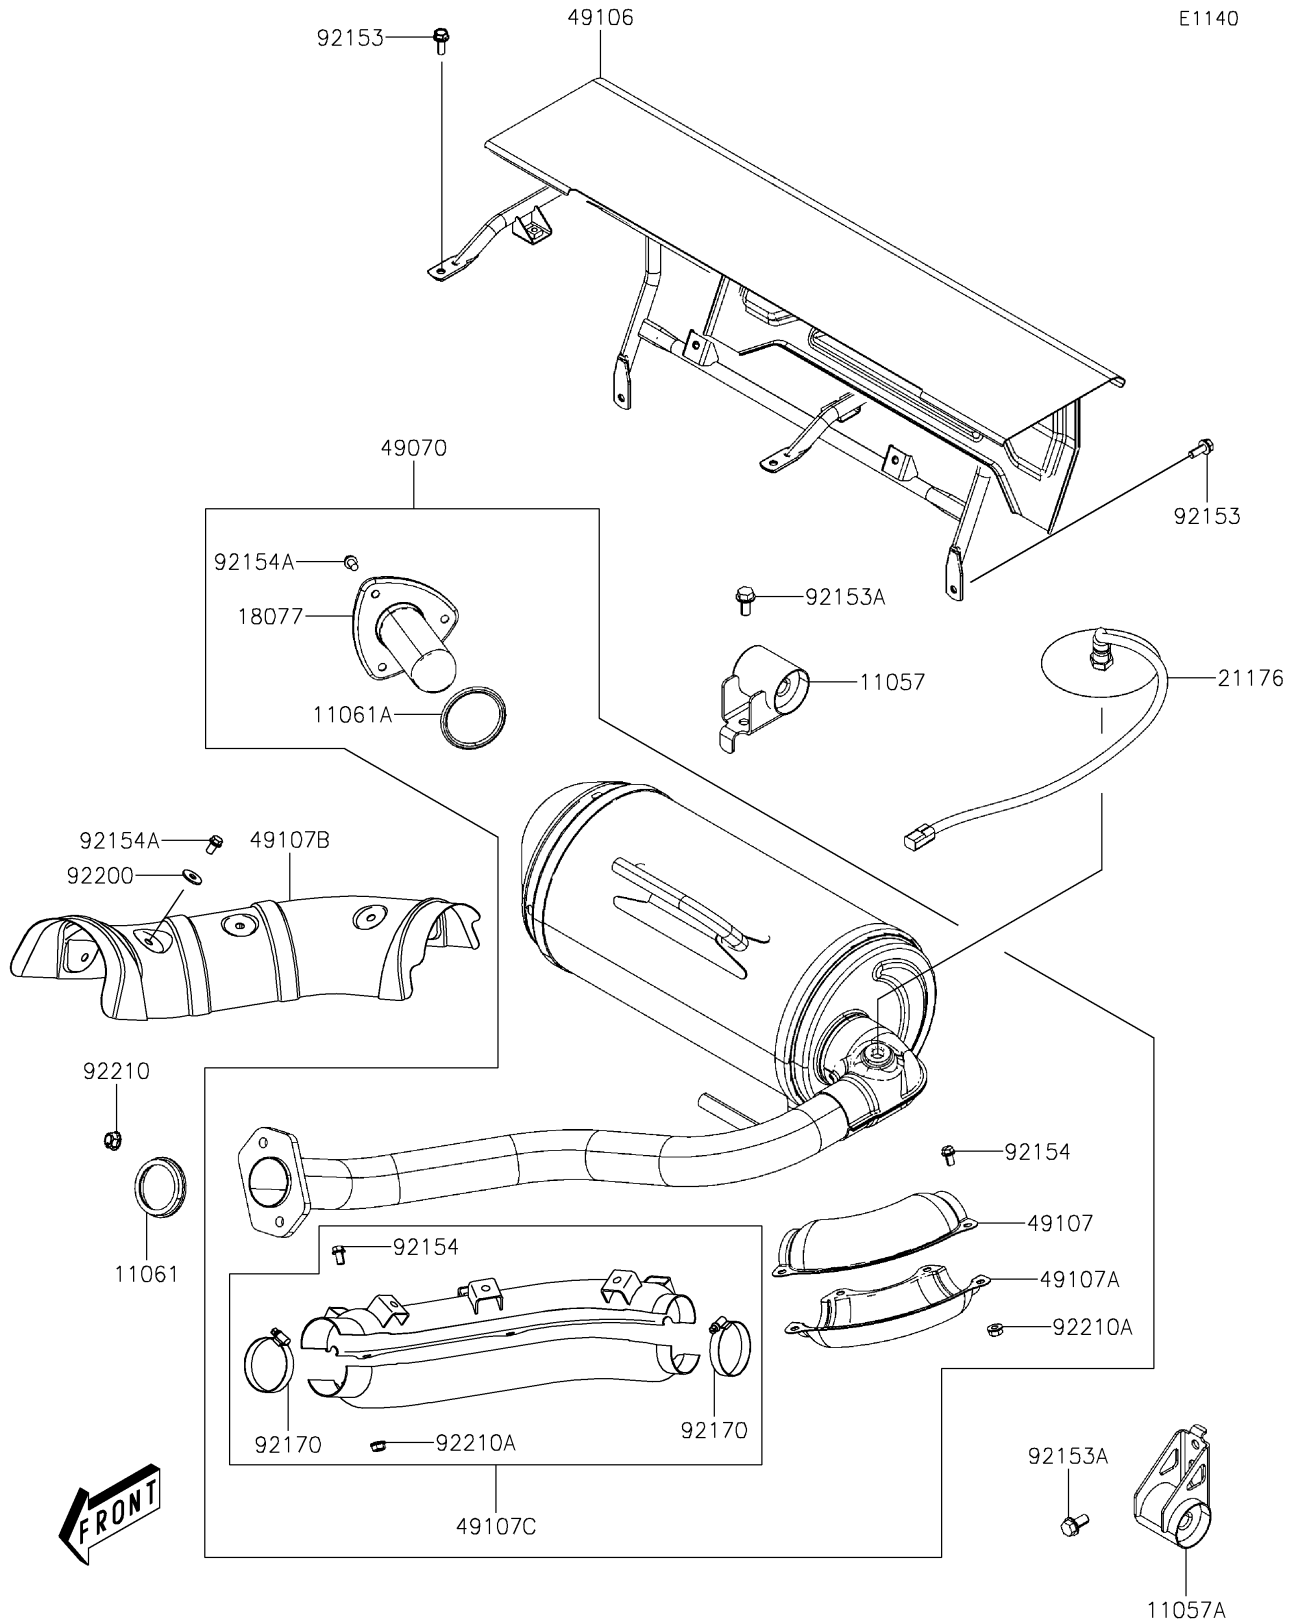

2024 Mule PRO-MX PARTS DIAGRAM

Muffler(s)

2024 Mule PRO-MX PARTS LIST

Muffler(s)

ITEM NAME	PART NUMBER	QUANTITY
BRACKET (Ref # 11057)	11057-Y001	1
BRACKET (Ref # 11057A)	11057-Y002	1
GASKET,EXHAUST PIPE (Ref # 11061)	11061-Y065	1
GASKET,SPARK ARRESTER (Ref # 11061A)	11061-Y066	1
ARRESTER-SPARK (Ref # 18077)	18077-Y003	1
SENSOR,OXYGEN (Ref # 21176)	21176-0936	1
MUFFLER-COMP (Ref # 49070)	49070-Y001	1
COVER-MUFFLER (Ref # 49106)	49106-Y005	1
COVER-EXHAUST PIPE,RR,UPP (Ref # 49107)	49107-Y005	1
COVER-EXHAUST PIPE,RR,LWR (Ref # 49107A)	49107-Y006	1
COVER-EXHAUST PIPE,UPP (Ref # 49107B)	49107-Y009	1
COVER-EXHAUST PIPE,FR,UPP&LWR (Ref # 49107C)	49107-Y010	1
BOLT,FLANGE,6X12 (Ref # 92153)	92153-Y023	4
BOLT,FLANGE,8X16 (Ref # 92153A)	92153-Y032	2
BOLT,FLANGE,6X10 (Ref # 92154)	92154-Y166	6
BOLT,FLANGE,6X12 (Ref # 92154A)	92154-Y225	9
CLAMP (Ref # 92170)	92170-1674	2
WASHER,6.5X17.7X1.5 (Ref # 92200)	92200-Y104	6
NUT,8MM (Ref # 92210)	92210-Y076	2
NUT,FLANGE,6MM (Ref # 92210A)	92210-Y098	6