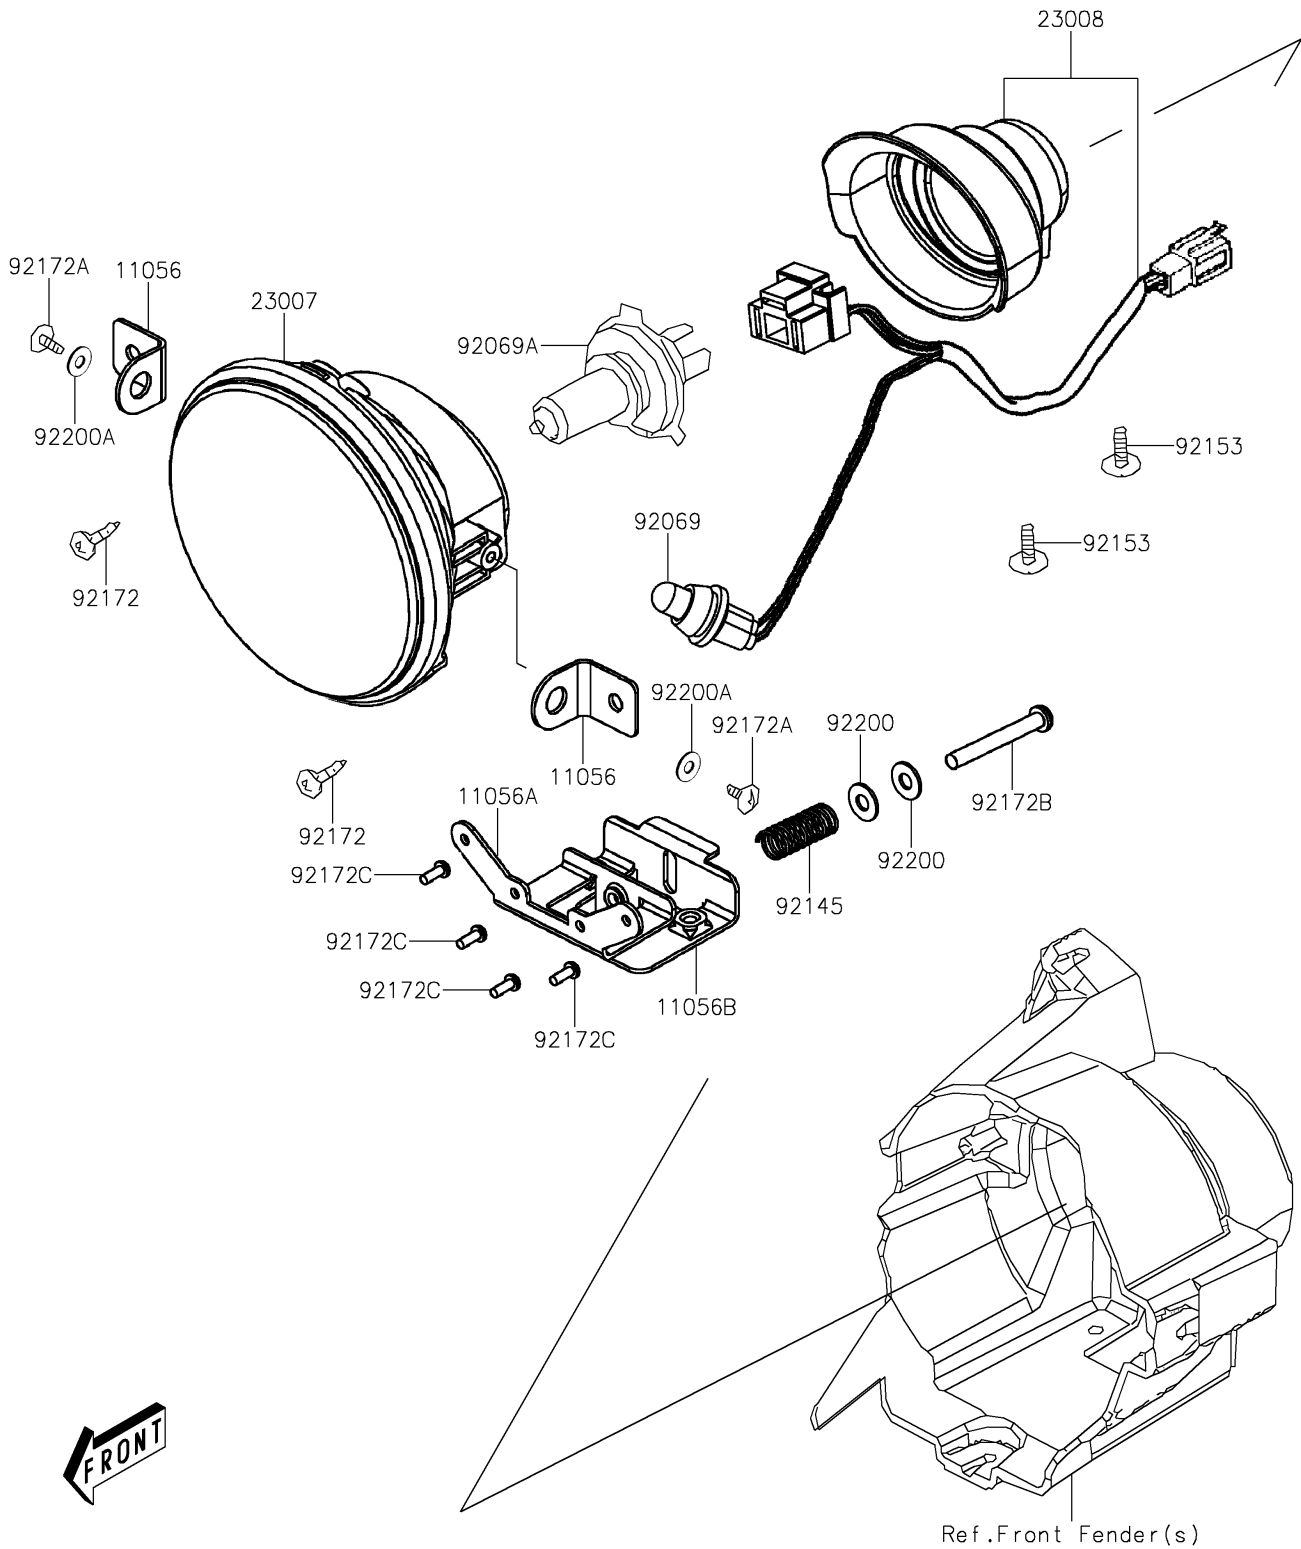

2025 BRUTE FORCE® 300 PARTS DIAGRAM

Headlight(s)

F2710

2025 BRUTE FORCE® 300 PARTS LIST

Headlight(s)

ITEM NAME	PART NUMBER	QUANTITY
BRACKET,HEAD LAMP (Ref # 11056)	11056-Y022	4
BRACKET,HEAD LAMP (Ref # 11056A)	11056-Y024	2
BRACKET,HEAD LAMP (Ref # 11056B)	11056-Y025	2
LENS-COMP,HEAD LAMP (Ref # 23007)	23007-Y002	2
SOCKET-ASSY,HEAD LAMP (Ref # 23008)	23008-Y003	2
BULB,12V 5W (Ref # 92069)	92069-0028	2
BULB (Ref # 92069A)	92069-0039	2
SPRING (Ref # 92145)	92145-Y056	2
BOLT,5X16 (Ref # 92153)	92153-Y013	4
SCREW,TAPPING,5X16 (Ref # 92172)	92172-Y020	4
SCREW,TAPPING,4X10 (Ref # 92172A)	92172-Y063	4
SCREW (Ref # 92172B)	92172-Y076	2
SCREW,TAPPING,3X8 (Ref # 92172C)	92172-Y077	8
WASHER (Ref # 92200)	92200-Y064	4
WASHER (Ref # 92200A)	92200-Y065	4