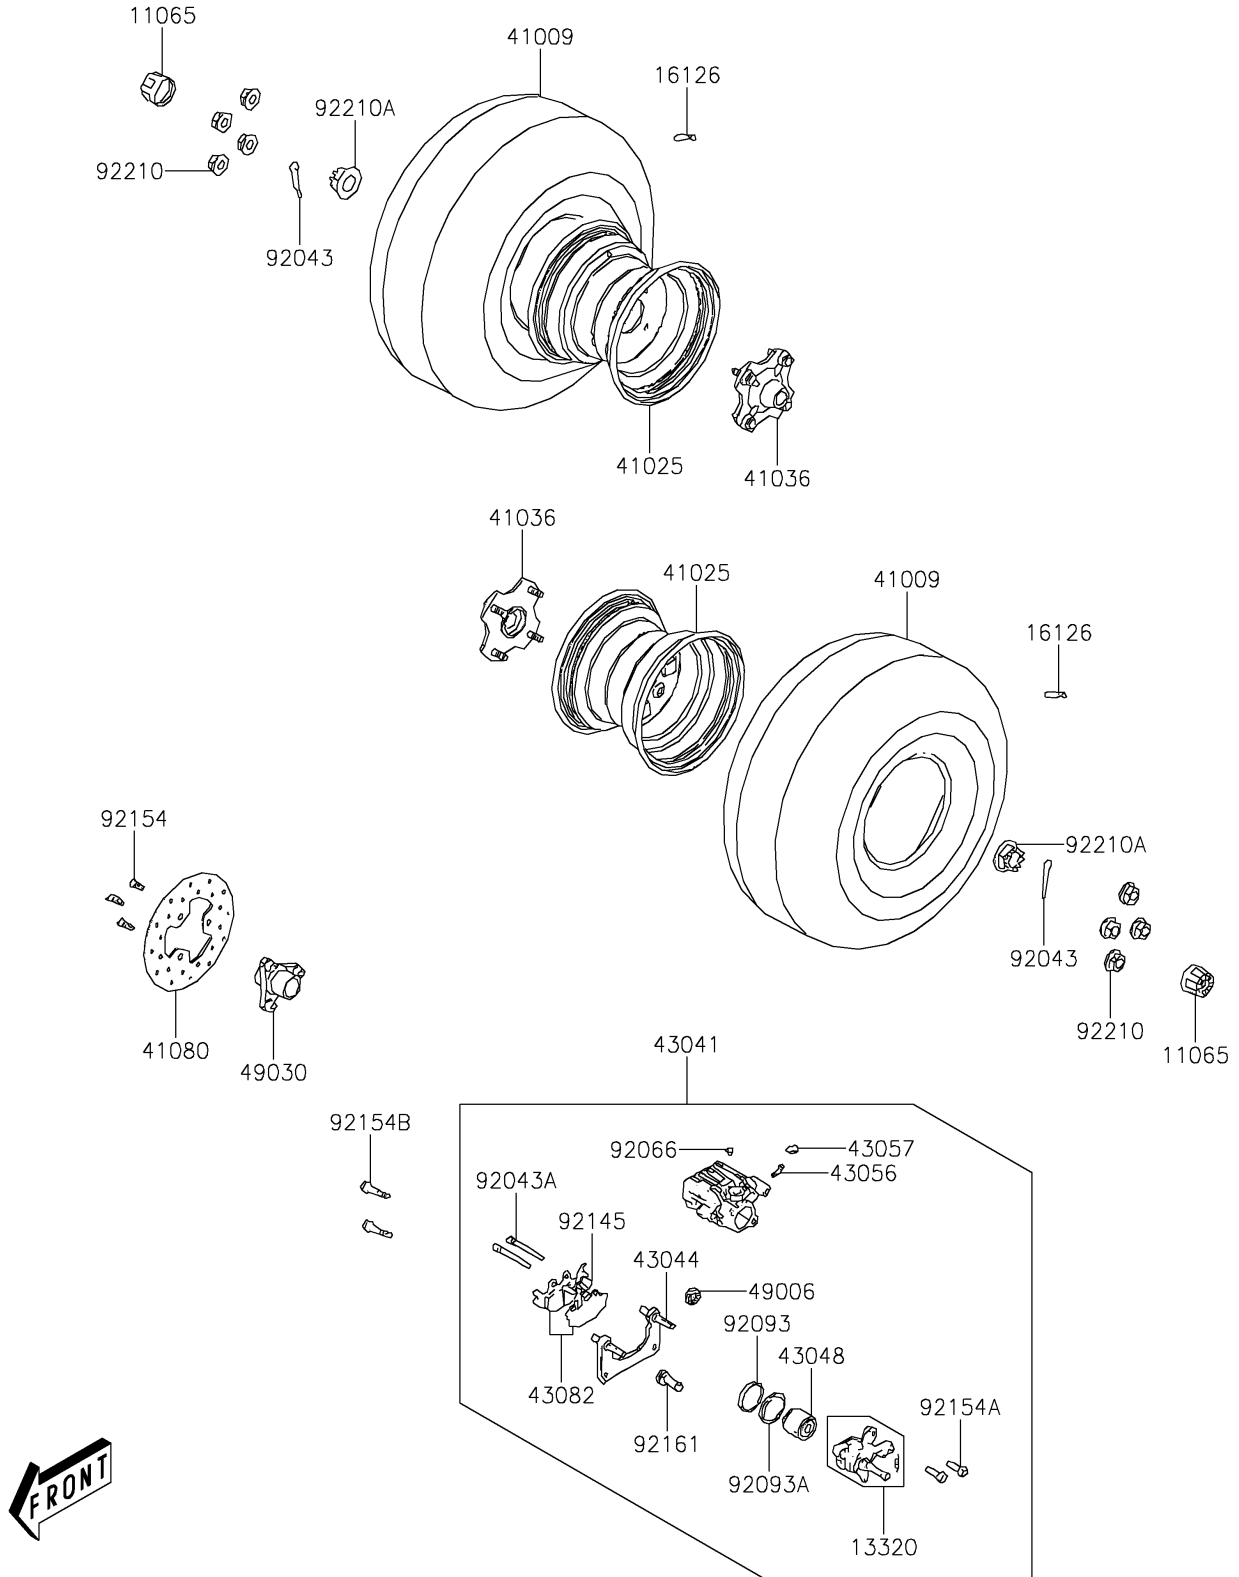

2025 BRUTE FORCE® 300 PARTS DIAGRAM

Rear Hub

F2240

2025 BRUTE FORCE® 300 PARTS LIST

Rear Hub

ITEM NAME	PART NUMBER	QUANTITY
CAP,WHEEL (Ref # 11065)	11065-Y015	2
LEVER-ASSY,ADJUSTABLE (Ref # 13320)	13320-Y002	1
VALVE,RIM (Ref # 16126)	16126-Y001	2
TIRE,RR (Ref # 41009)	41009-Y005	2
RIM,RR,BLACK (Ref # 41025)	41025-Y005-935	2
HUB-ASSY,RR (Ref # 41036)	41036-Y005	2
DISC (Ref # 41080)	41080-Y003	1
CALIPER-ASSY,RR (Ref # 43041)	43041-Y013	1
HOLDER-COMP-CALIPER,RR (Ref # 43044)	43044-Y002	1
PISTON-CALIPER (Ref # 43048)	43048-0027	1
BREATHER-BRAKE (Ref # 43056)	43056-0006	1
CAP-BREATHER (Ref # 43057)	43057-Y002	1
PAD-ASSY-BRAKE (Ref # 43082)	43082-Y004	1
BOOT,CALIPER (Ref # 49006)	49006-Y005	1
HUB,BRAKE DISK (Ref # 49030)	49030-Y002	1
PIN,3X25 (Ref # 92043)	92043-Y011	2
PIN,HANGER (Ref # 92043A)	92043-Y023	2
PLUG (Ref # 92066)	92066-Y012	1
SEAL (Ref # 92093)	92093-0613	1
SEAL,PISTON (Ref # 92093A)	92093-Y006	1
SPRING,PAD (Ref # 92145)	92145-Y035	1
BOLT,8X24 (Ref # 92154)	92154-Y025	3
BOLT,FLANGE (Ref # 92154A)	92154-Y028	2
BOLT,FLANGE,8X20 (Ref # 92154B)	92154-Y226	2
DAMPER (Ref # 92161)	92161-Y012	1
NUT,10MM (Ref # 92210)	92210-Y044	8
NUT,CASTEL,18MM (Ref # 92210A)	92210-Y046	2