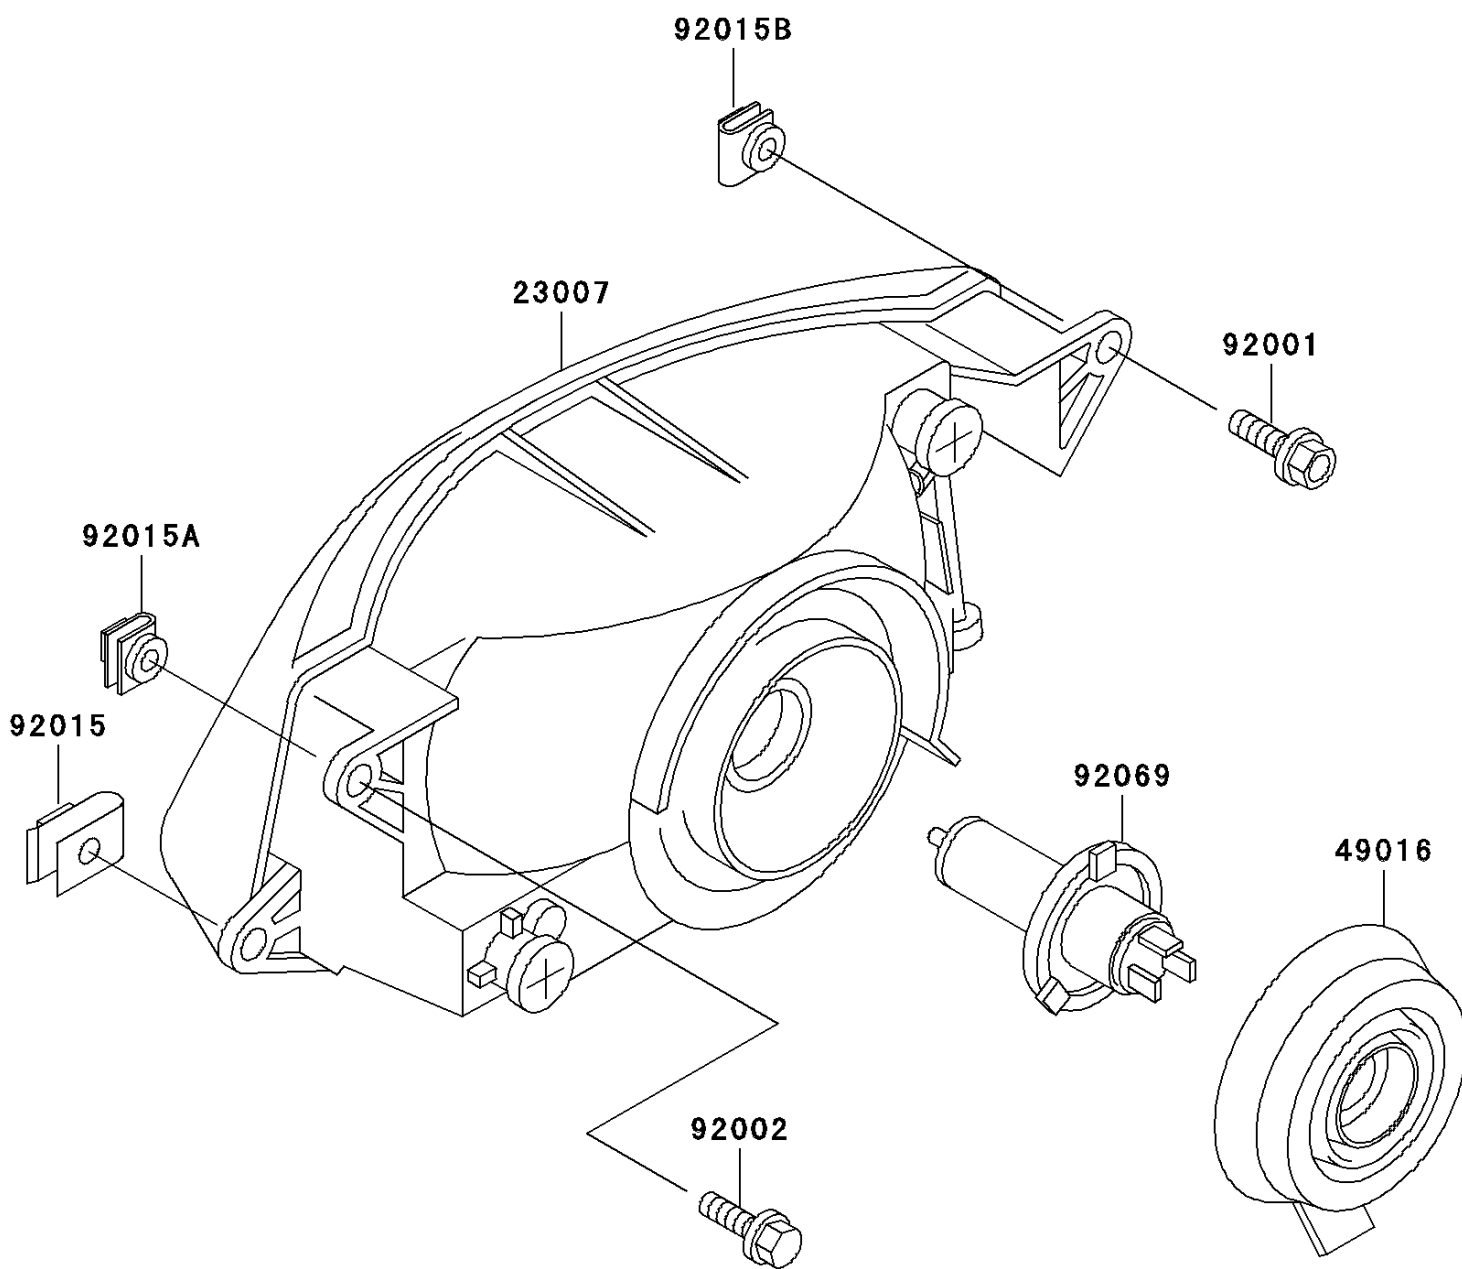

1993 Ninja® ZX™-11 PARTS DIAGRAM

Headlight(s)

F2710

1993 Ninja® ZX™-11 PARTS LIST

Headlight(s)

ITEM NAME	PART NUMBER	QUANTITY
LENS-COMP,HEAD LAMP (Ref # 23007)	23007-1297	1
COVER-SEAL,HEAD LAMP SOCKET (Ref # 49016)	49016-1137	1
BOLT,6X30 (Ref # 92001)	92001-1776	1
BOLT,6X25 (Ref # 92002)	92002-1320	1
NUT,6MM (Ref # 92015)	92015-1094	1
NUT,CLIP,6MM (Ref # 92015A)	92015-1788	1
NUT,CLIP,6MM (Ref # 92015B)	92015-1917	1
BULB,12V 60/55W,H4 (Ref # 92069)	92069-1002	1