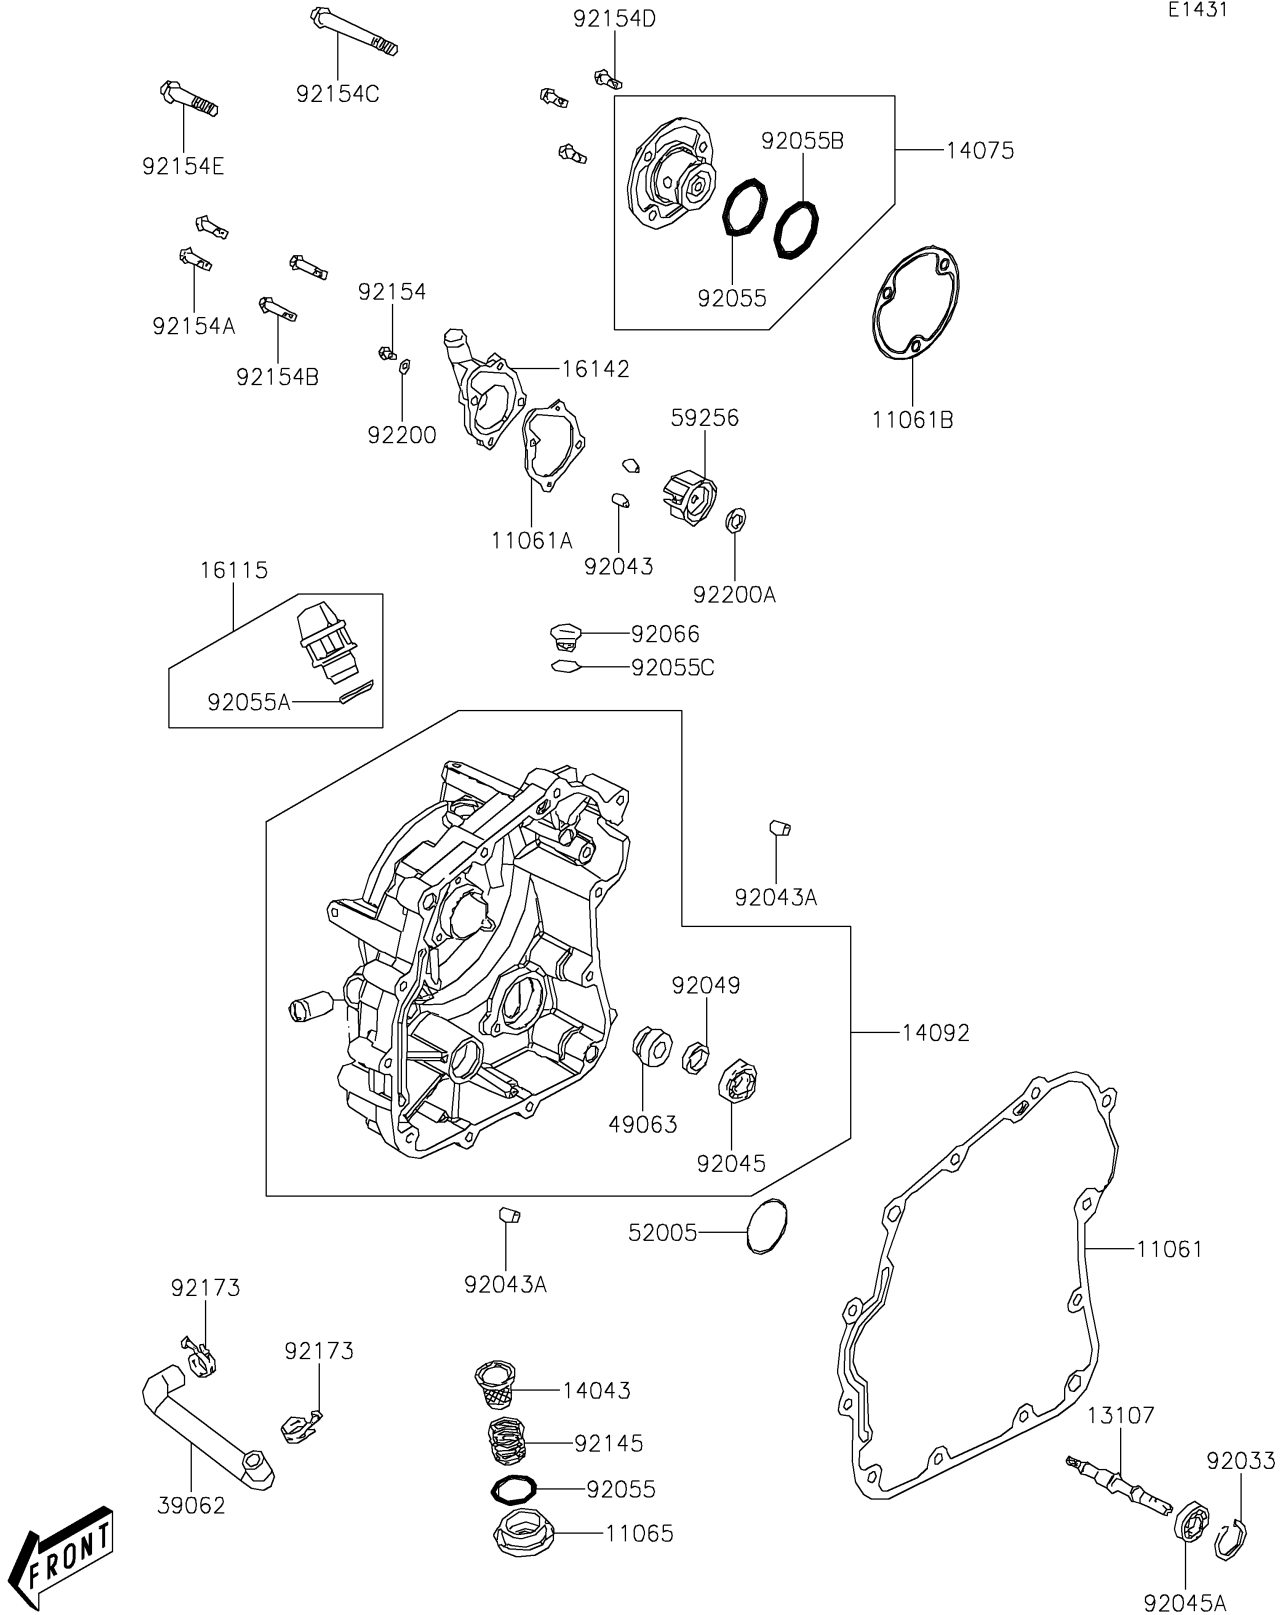

# 2025 BRUTE FORCE® 300 PARTS DIAGRAM

Engine Cover(s)

E1431

## 2025 BRUTE FORCE® 300 PARTS LIST

### Engine Cover(s)

ITEM NAME	PART NUMBER	QUANTITY
GASKET,CRANK CASE COVER,RH (Ref # 11061)	11061-Y028	1
GASKET,WATER PUMP COVER (Ref # 11061A)	11061-Y029	1
GASKET,CRANK CASE COVER CAP (Ref # 11061B)	11061-Y035	1
CAP (Ref # 11065)	11065-Y006	1
SHAFT,WATER PUMP (Ref # 13107)	13107-Y006	1
FILTER,OIL (Ref # 14043)	14043-Y001	1
CAP-ASSY,CRANK CASE COVER,RH (Ref # 14075)	14075-Y001	1
COVER,CRANK CASE,RH (Ref # 14092)	14092-Y007	1
CAP-OIL FILLER (Ref # 16115)	16115-Y002	1
COVER-PUMP,WATER,BLACK (Ref # 16142)	16142-Y001-944	1
HOSE-COOLING (Ref # 39062)	39062-Y006	1
SEAL-MECHANICAL (Ref # 49063)	49063-Y002	1
GAUGE,OIL LEVEL (Ref # 52005)	52005-Y002	1
IMPELLER (Ref # 59256)	59256-Y001	1
RING-SNAP,26MM (Ref # 92033)	92033-Y015	1
PIN,8X14 (Ref # 92043)	92043-Y012	2
PIN,10X16 (Ref # 92043A)	92043-Y013	2
BEARING-BALL,6901 (Ref # 92045)	92045-Y017	1
BEARING-BALL,6000 (Ref # 92045A)	92045-Y018	1
SEAL-OIL,12X20X4 (Ref # 92049)	92049-Y011	1
RING-O,30.8MM (Ref # 92055)	92055-Y005	2
RING-O,18X3 (Ref # 92055A)	92055-Y011	1
RING-O,27.4X2.1 (Ref # 92055B)	92055-Y022	1
RING-O,13.8X2.5 (Ref # 92055C)	92055-Y023	1
PLUG,COVER (Ref # 92066)	92066-Y009	1
SPRING (Ref # 92145)	92145-Y005	1
BOLT,FLANGE,6X10 (Ref # 92154)	92154-Y013	1
BOLT,FLANGE,6X22 (Ref # 92154A)	92154-Y067	2
BOLT,FLANGE,6X28 (Ref # 92154B)	92154-Y068	2

### Engine Cover(s)

ITEM NAME	PART NUMBER	QUANTITY
BOLT,6X125 (Ref # 92154C)	92154-Y121	8
BOLT,FLANGE,6X16 (Ref # 92154D)	92154-Y134	3
BOLT,FLANGE,6X45 (Ref # 92154E)	92154-Y135	4
CLAMP (Ref # 92173)	92173-Y005	2
WASHER,6MM (Ref # 92200)	92200-Y024	1
WASHER,7.2X13X1.2 (Ref # 92200A)	92200-Y025	1