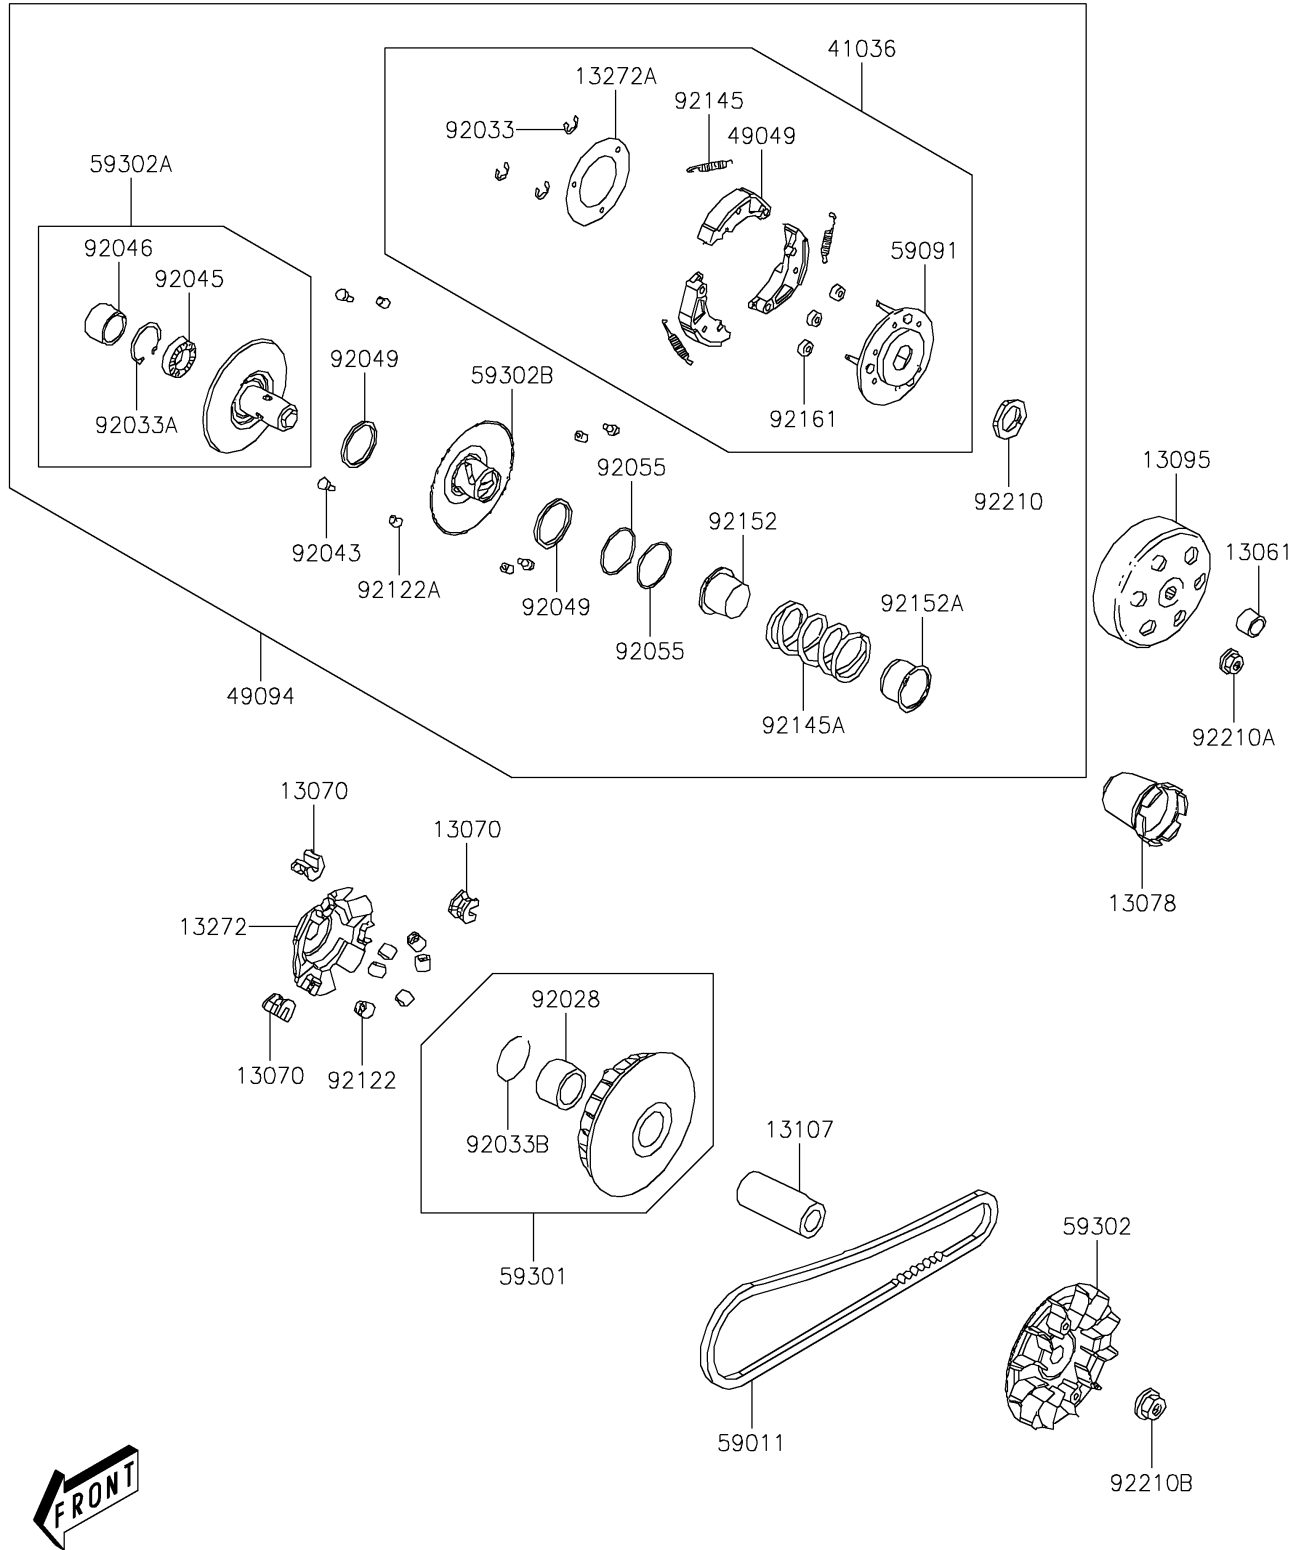

# 2025 BRUTE FORCE® 300 PARTS DIAGRAM

Belt Converter

E1390

## 2025 BRUTE FORCE® 300 PARTS LIST

### Belt Converter

ITEM NAME	PART NUMBER	QUANTITY
BOSS,DRIVE SHAFT (Ref # 13061)	13061-Y002	1
GUIDE (Ref # 13070)	13070-Y001	3
RATCHET (Ref # 13078)	13078-Y005	1
HOUSING-COMP-CLUTCH (Ref # 13095)	13095-Y004	1
SHAFT,DRIVE (Ref # 13107)	13107-Y007	1
PLATE,RAMP (Ref # 13272)	13272-Y006	1
PLATE,CLUTCH SIDE (Ref # 13272A)	13272-Y007	1
HUB-ASSY (Ref # 41036)	41036-Y003	1
SHOE-CLUTCH (Ref # 49049)	49049-Y001	3
CONVERTER-ASSY-DRIVEN (Ref # 49094)	49094-Y003	1
BELT,DRIVE (Ref # 59011)	59011-Y003	1
PULLEY,DRIVEN (Ref # 59091)	59091-Y001	1
SHEAVE-MOVABLE (Ref # 59301)	59301-Y003	1
SHEAVE-COMP (Ref # 59302)	59302-Y007	1
SHEAVE-COMP,FIXED (Ref # 59302A)	59302-Y008	1
SHEAVE-COMP,MOVABLE (Ref # 59302B)	59302-Y009	1
BUSHING,27X33X37 (Ref # 92028)	92028-Y001	1
RING-SNAP,7MM (Ref # 92033)	92033-Y016	3
RING-SNAP (Ref # 92033A)	92033-Y017	1
RING-SNAP,33MM (Ref # 92033B)	92033-Y018	1
PIN,GUIDE (Ref # 92043)	92043-Y016	4
BEARING-BALL,6902U (Ref # 92045)	92045-Y019	1
BEARING-NEEDLE,22X29X18 (Ref # 92046)	92046-Y005	1
SEAL-OIL (Ref # 92049)	92049-Y012	2
RING-O (Ref # 92055)	92055-Y024	2
ROLLER,WEIGHT (Ref # 92122)	92122-Y007	6
ROLLER,GUIDE (Ref # 92122A)	92122-Y008	4
SPRING,CLUTCH (Ref # 92145)	92145-Y026	3
SPRING (Ref # 92145A)	92145-Y027	1

### Belt Converter

ITEM NAME	PART NUMBER	QUANTITY
COLLAR,SEAL (Ref # 92152)	92152-Y016	1
COLLAR,SPRING (Ref # 92152A)	92152-Y017	1
DAMPER,CLUTCH (Ref # 92161)	92161-Y009	3
NUT,28MM (Ref # 92210)	92210-Y002	1
NUT,12MM (Ref # 92210A)	92210-Y037	1
NUT,FLANGE,14MM (Ref # 92210B)	92210-Y038	1