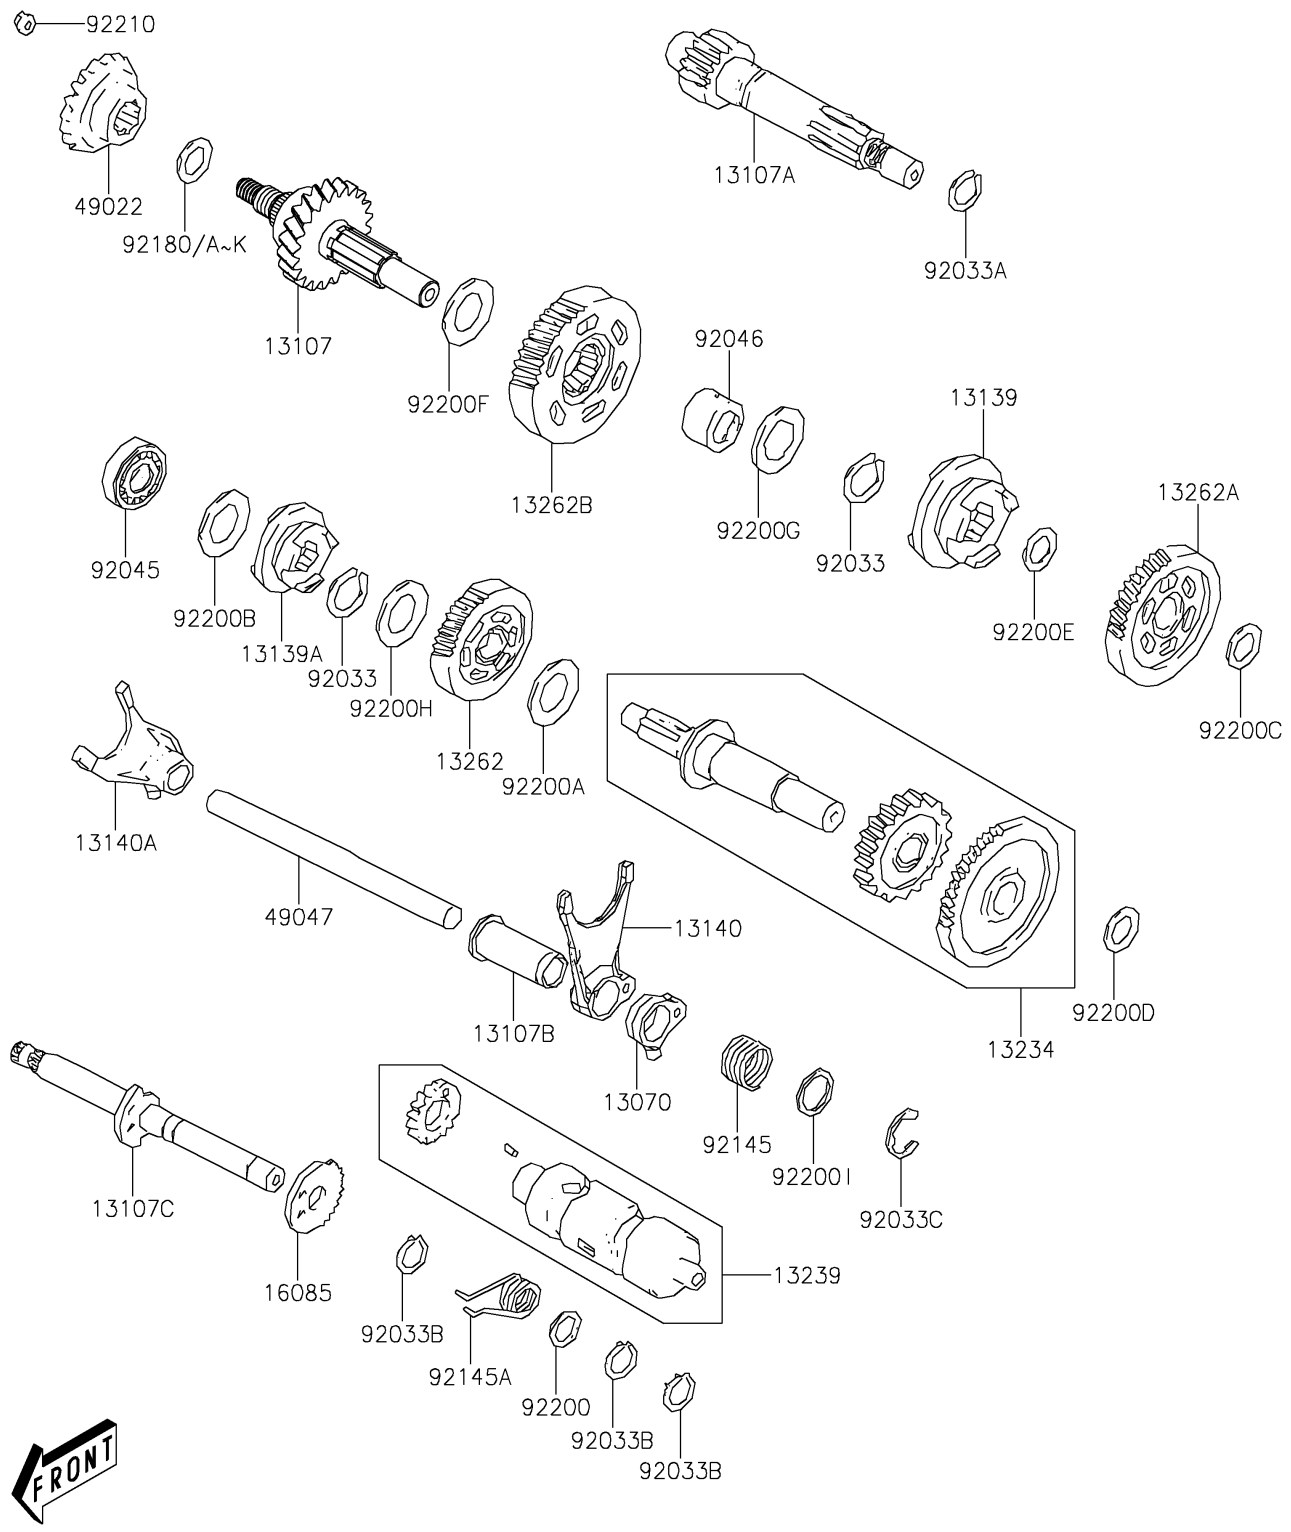

2025 BRUTE FORCE® 300 PARTS DIAGRAM

Transmission

E1361

2025 BRUTE FORCE® 300 PARTS LIST

Transmission

ITEM NAME	PART NUMBER	QUANTITY
GUIDE,FORK-SHIFT,RH (Ref # 13070)	13070-Y002	1
SHAFT,MAIN (Ref # 13107)	13107-Y011	1
SHAFT,DRIVE (Ref # 13107A)	13107-Y012	1
SHAFT,SHIFT FORK (Ref # 13107B)	13107-Y013	1
SHAFT,CHANGE DRUM (Ref # 13107C)	13107-Y014	1
SHIFTER,REVERSE & LOWER (Ref # 13139)	13139-Y001	1
SHIFTER,FORWARD (Ref # 13139A)	13139-Y002	1
FORK-SHIFT,RH (Ref # 13140)	13140-Y001	1
FORK-SHIFT,LH (Ref # 13140A)	13140-Y002	1
SHAFT-COMP,COUNTER (Ref # 13234)	13234-Y003	1
DRUM-ASSY-CHANGE (Ref # 13239)	13239-Y001	1
GEAR,FORWARD (Ref # 13262)	13262-Y004	1
GEAR,BACKWARD (Ref # 13262A)	13262-Y005	1
GEAR,LOWER DRIVEN (Ref # 13262B)	13262-Y006	1
GEAR,CHANGE LEVER (Ref # 16085)	16085-Y010	1
GEAR-BEVEL,DRIVE (Ref # 49022)	49022-Y003	1
ROD-SHIFT (Ref # 49047)	49047-Y001	1
RING-SNAP,28MM (Ref # 92033)	92033-Y022	2
RING-SNAP,25MM (Ref # 92033A)	92033-Y023	1
RING-SNAP,12MM (Ref # 92033B)	92033-Y024	3
RING-SNAP,15MM (Ref # 92033C)	92033-Y025	1
BEARING-BALL,6303 (Ref # 92045)	92045-Y023	1
BEARING-NEEDLE (Ref # 92046)	92046-Y004	1
SPRING,DRUM (Ref # 92145)	92145-Y029	1
SPRING,RETURN (Ref # 92145A)	92145-Y052	1
SHIM,DRIVEN,A,T=0.6 (Ref # 92180)	92180-Y013	AR
SHIM,DRIVEN,B,T=0.65 (Ref # 92180A)	92180-Y014	AR
SHIM,DRIVEN,C,T=0.7 (Ref # 92180B)	92180-Y015	AR
SHIM,DRIVEN,D,T=0.75 (Ref # 92180C)	92180-Y016	AR