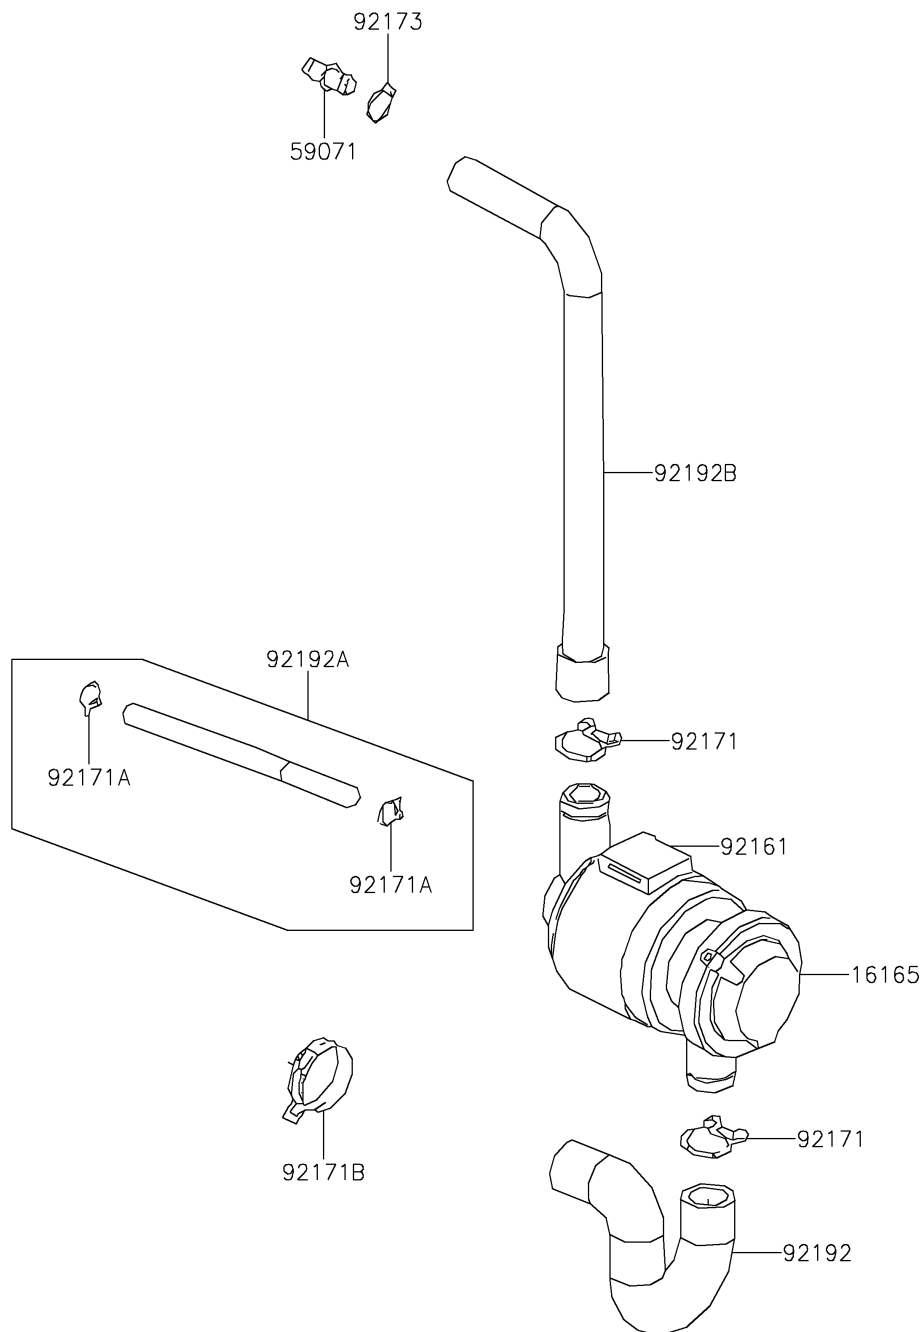

2023 BRUTE FORCE® 300

PARTS DIAGRAM

Second Air

E1132

2023 BRUTE FORCE® 300

PARTS LIST

Second Air

ITEM NAME	PART NUMBER	QUANTITY
SEPARATOR (Ref # 16165)	16165-Y004	1
JOINT (Ref # 59071)	59071-Y001	1
DAMPER (Ref # 92161)	92161-Y008	1
CLAMP (Ref # 92171)	92171-Y016	2
CLAMP (Ref # 92171A)	92171-Y017	2
CLAMP (Ref # 92171B)	92171-Y022	1
CLAMP (Ref # 92173)	92173-Y020	1
TUBE (Ref # 92192)	92192-Y020	1
TUBE,VACUUM (Ref # 92192A)	92192-Y021	1
TUBE (Ref # 92192B)	92192-Y022	1