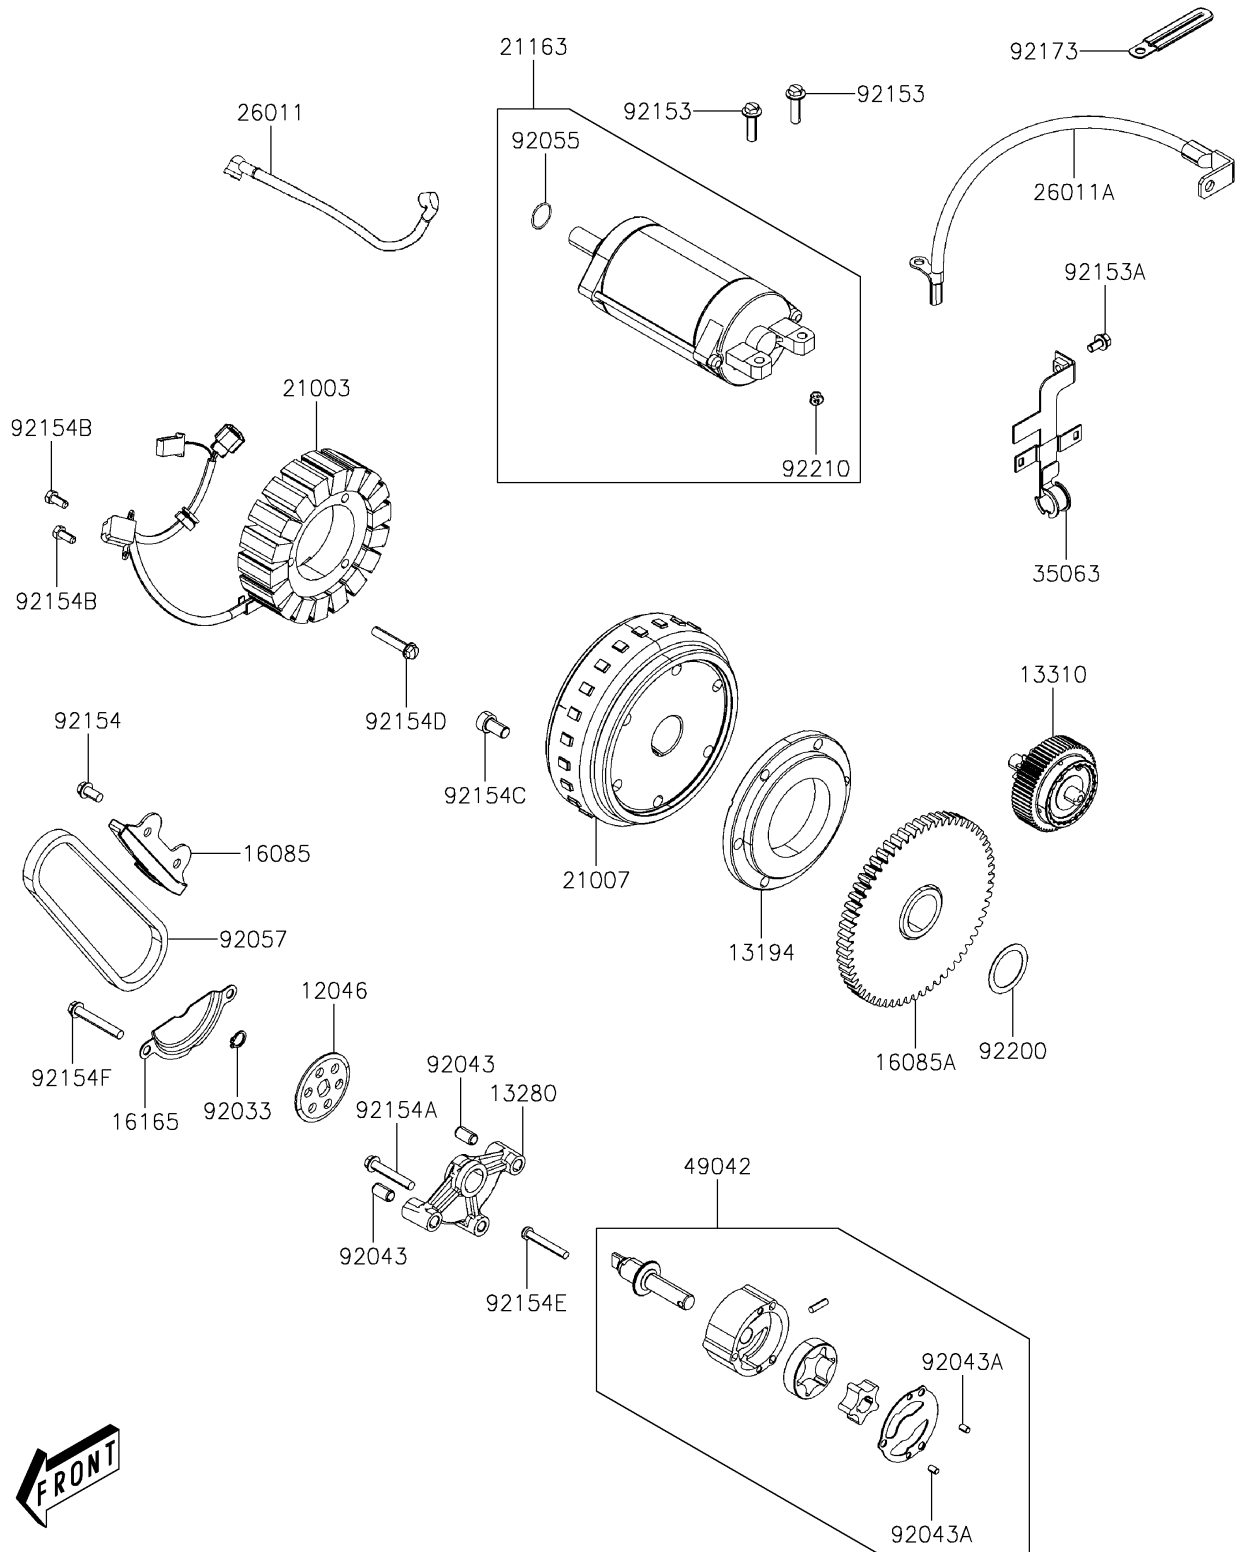

# 2024 Mule PRO-MX EPS LE PARTS DIAGRAM

Generator

E1810

## 2024 Mule PRO-MX EPS LE PARTS LIST

### Generator

ITEM NAME	PART NUMBER	QUANTITY
SPROCKET,OIL PUMP DRIVE (Ref # 12046)	12046-Y006	1
CLUTCH-ONEWAY (Ref # 13194)	13194-Y001	1
HOLDER,OIL PUMP SHAFT (Ref # 13280)	13280-Y018	1
SHAFT-ASSY,REDUCTION (Ref # 13310)	13310-Y004	1
GEAR,START REDUCTION (Ref # 16085)	16085-Y017	1
GEAR,STARTING CLUTCH (Ref # 16085A)	16085-Y018	1
SEPARATOR,OIL (Ref # 16165)	16165-Y007	1
STATOR (Ref # 21003)	21003-Y010	1
ROTOR (Ref # 21007)	21007-Y010	1
STARTER-ELECTRIC (Ref # 21163)	21163-Y006	1
WIRE-LEAD,STARTER MOTOR (Ref # 26011)	26011-Y010	1
WIRE-LEAD,EARTH (Ref # 26011A)	26011-Y013	1
STAY (Ref # 35063)	35063-Y036	1
PUMP-OIL,ASSY (Ref # 49042)	49042-Y006	1
RING-SNAP,10MM (Ref # 92033)	92033-Y019	1
PIN,8X14 (Ref # 92043)	92043-Y012	2
PIN,DOWEL,4X65 (Ref # 92043A)	92043-Y015	2
RING-O,24.4X3.1 (Ref # 92055)	92055-Y025	1
CHAIN,OIL PUMP (Ref # 92057)	92057-Y013	1
BOLT,FLANGE,6X22 (Ref # 92153)	92153-Y003	2
BOLT,5X10 (Ref # 92153A)	92153-Y058	1
BOLT,FLANGE,6X12 (Ref # 92154)	92154-Y035	2
BOLT,FLANGE,6X35 (Ref # 92154A)	92154-Y069	1
BOLT,HEX,5X12 (Ref # 92154B)	92154-Y111	2
BOLT,8X15 (Ref # 92154C)	92154-Y123	6
BOLT,FLANGE,6X32 (Ref # 92154D)	92154-Y128	3
BOLT,5X35 (Ref # 92154E)	92154-Y185	3
BOLT,FLANGE,6X40 (Ref # 92154F)	92154-Y209	2
CLAMP (Ref # 92173)	92173-Y004	1

### Generator

ITEM NAME	PART NUMBER	QUANTITY
WASHER,27.2X36X0.5 (Ref # 92200)	92200-Y097	1
NUT,6MM (Ref # 92210)	92210-Y039	1