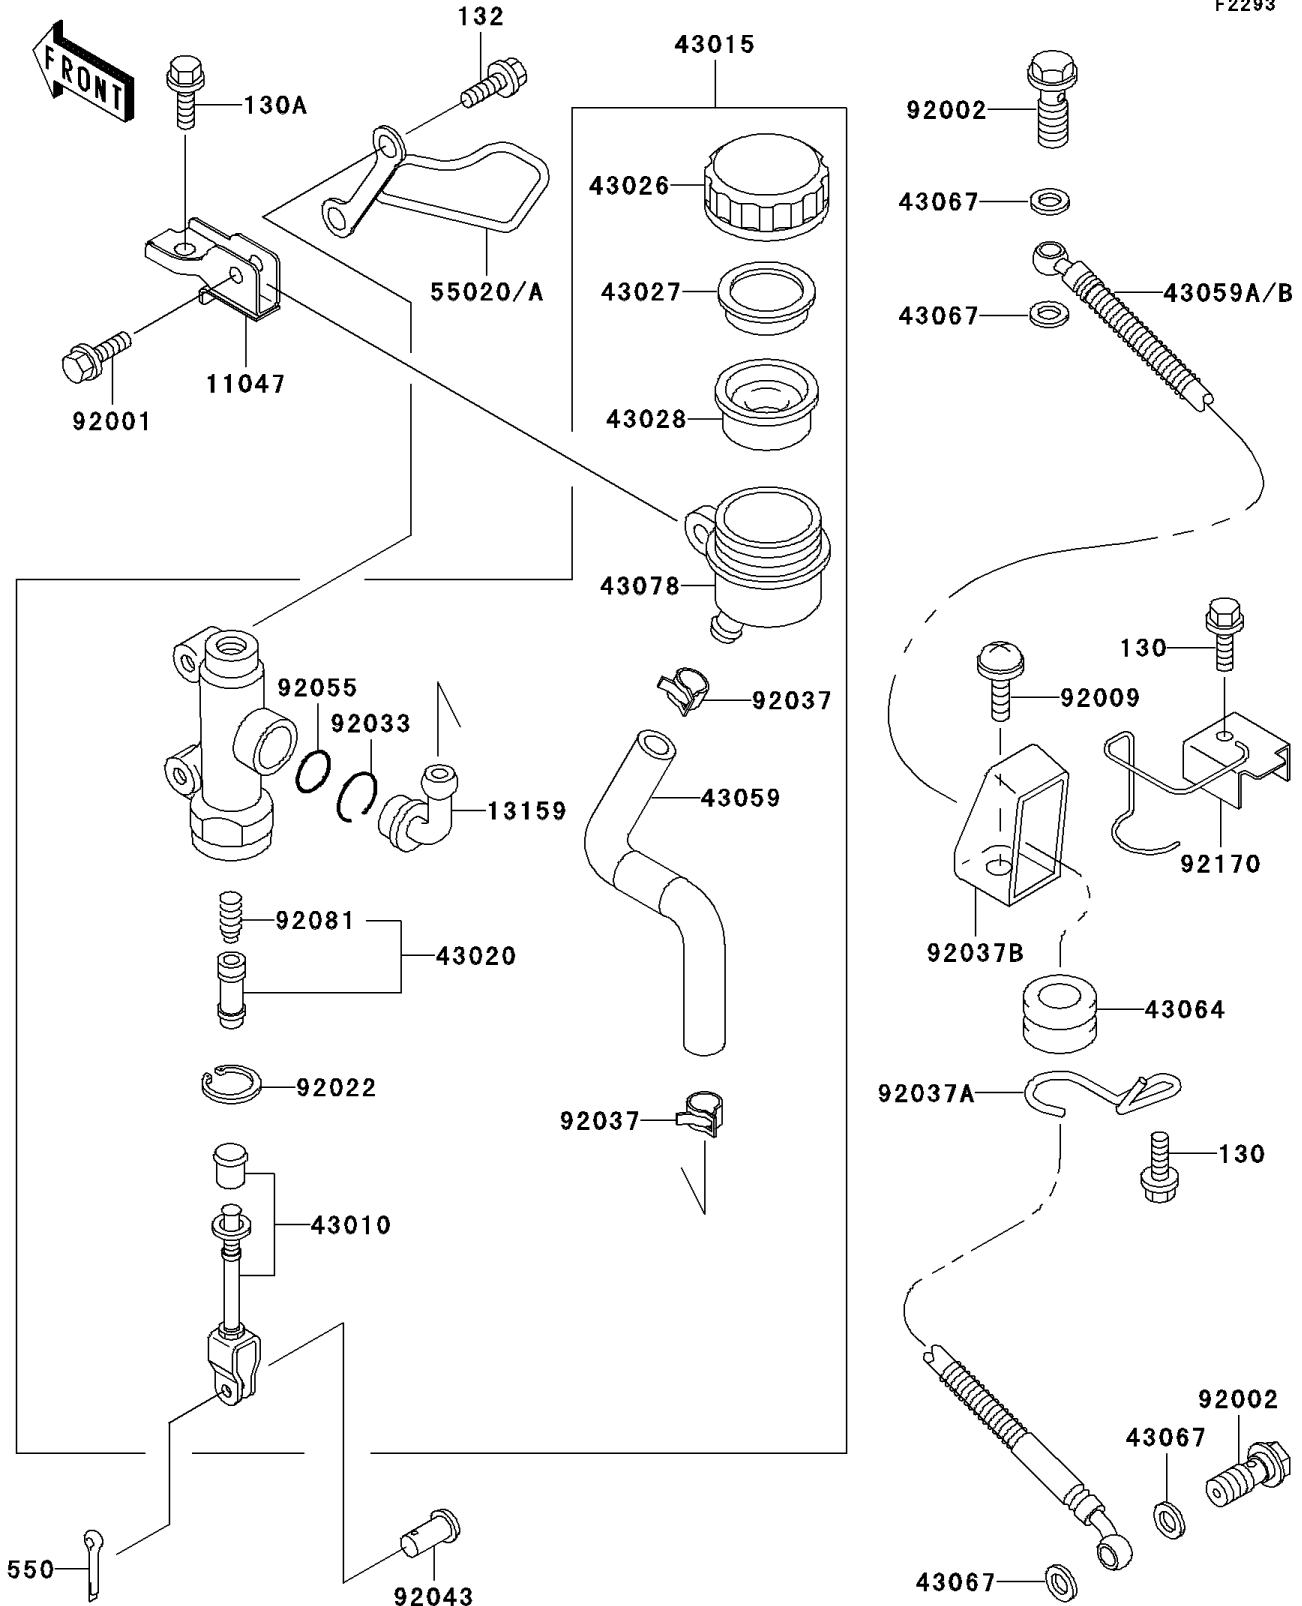

1993 Ninja® ZX™-11 PARTS DIAGRAM

Rear Master Cylinder

F2293

1993 Ninja® ZX™-11 PARTS LIST

Rear Master Cylinder

ITEM NAME	PART NUMBER	QUANTITY
BOLT-FLANGED (Ref # 130)	130J0610	1
BOLT-FLANGED,6X14,BLACK (Ref # 130A)	130J0614	1
BOLT-FLANGED-SMALL (Ref # 132)	132E0835	1
PIN-COTTER,2.0X15 (Ref # 550)	550D2015	1
BRACKET,RESERVOIR TANK (Ref # 11047)	11047-1963	1
CONNECTOR,RR MASTER CYLINDER (Ref # 13159)	13159-1052	1
ROD-ASSY-BRAKE (Ref # 43010)	43010-1055	1
CYLINDER-ASSY-MASTER,RR (Ref # 43015)	43015-1531	1
PISTON-COMP-BRAKE (Ref # 43020)	43020-1057	1
CAP-BRAKE (Ref # 43026)	43026-1051	1
PLATE-DIAPHRAGM (Ref # 43027)	43027-1051	1
DIAPHRAGM,MASTER CYLINDER (Ref # 43028)	43028-1057	1
HOSE-BRAKE,RR MASTER CYLINDER (Ref # 43059)	43059-1755	1
HOSE-BRAKE,RR (Ref # 43059A)	43059-1762	1
GROMMET,HOSE CLAMP (Ref # 43064)	43064-007	1
WASHER,10.5X15X1.5 (Ref # 43067)	43067-001	1
RESERVOIR,RR MASTER CYLINDER (Ref # 43078)	43078-1058	1
GUARD,RR MASTER CYLINDER (Ref # 55020)	55020-1491	1
BOLT,6X20 (Ref # 92001)	92001-1460	1
BOLT,OIL,L=23 (Ref # 92002)	92002-1888	1
SCREW,6X14 (Ref # 92009)	92009-1288	1
WASHER,CIRCRIP (Ref # 92022)	92022-1601	1
RING-SNAP,20.5MM (Ref # 92033)	92033-1186	1
CLAMP,BRAKE HOSE (Ref # 92037)	92037-1547	1
CLAMP,HOSE (Ref # 92037A)	92037-1834	1
CLAMP,HOSE (Ref # 92037B)	92037-1896	1
PIN,8MM (Ref # 92043)	92043-1303	1
RING-O,MASTER CYLINDER (Ref # 92055)	92055-1251	1
SPRING,MASTER CYLINDER (Ref # 92081)	92081-1737	1

1993 Ninja® ZX™-11 PARTS LIST

Rear Master Cylinder

ITEM NAME	PART NUMBER	QUANTITY
CLAMP,HOSE (Ref # 92170)	92170-1339	1