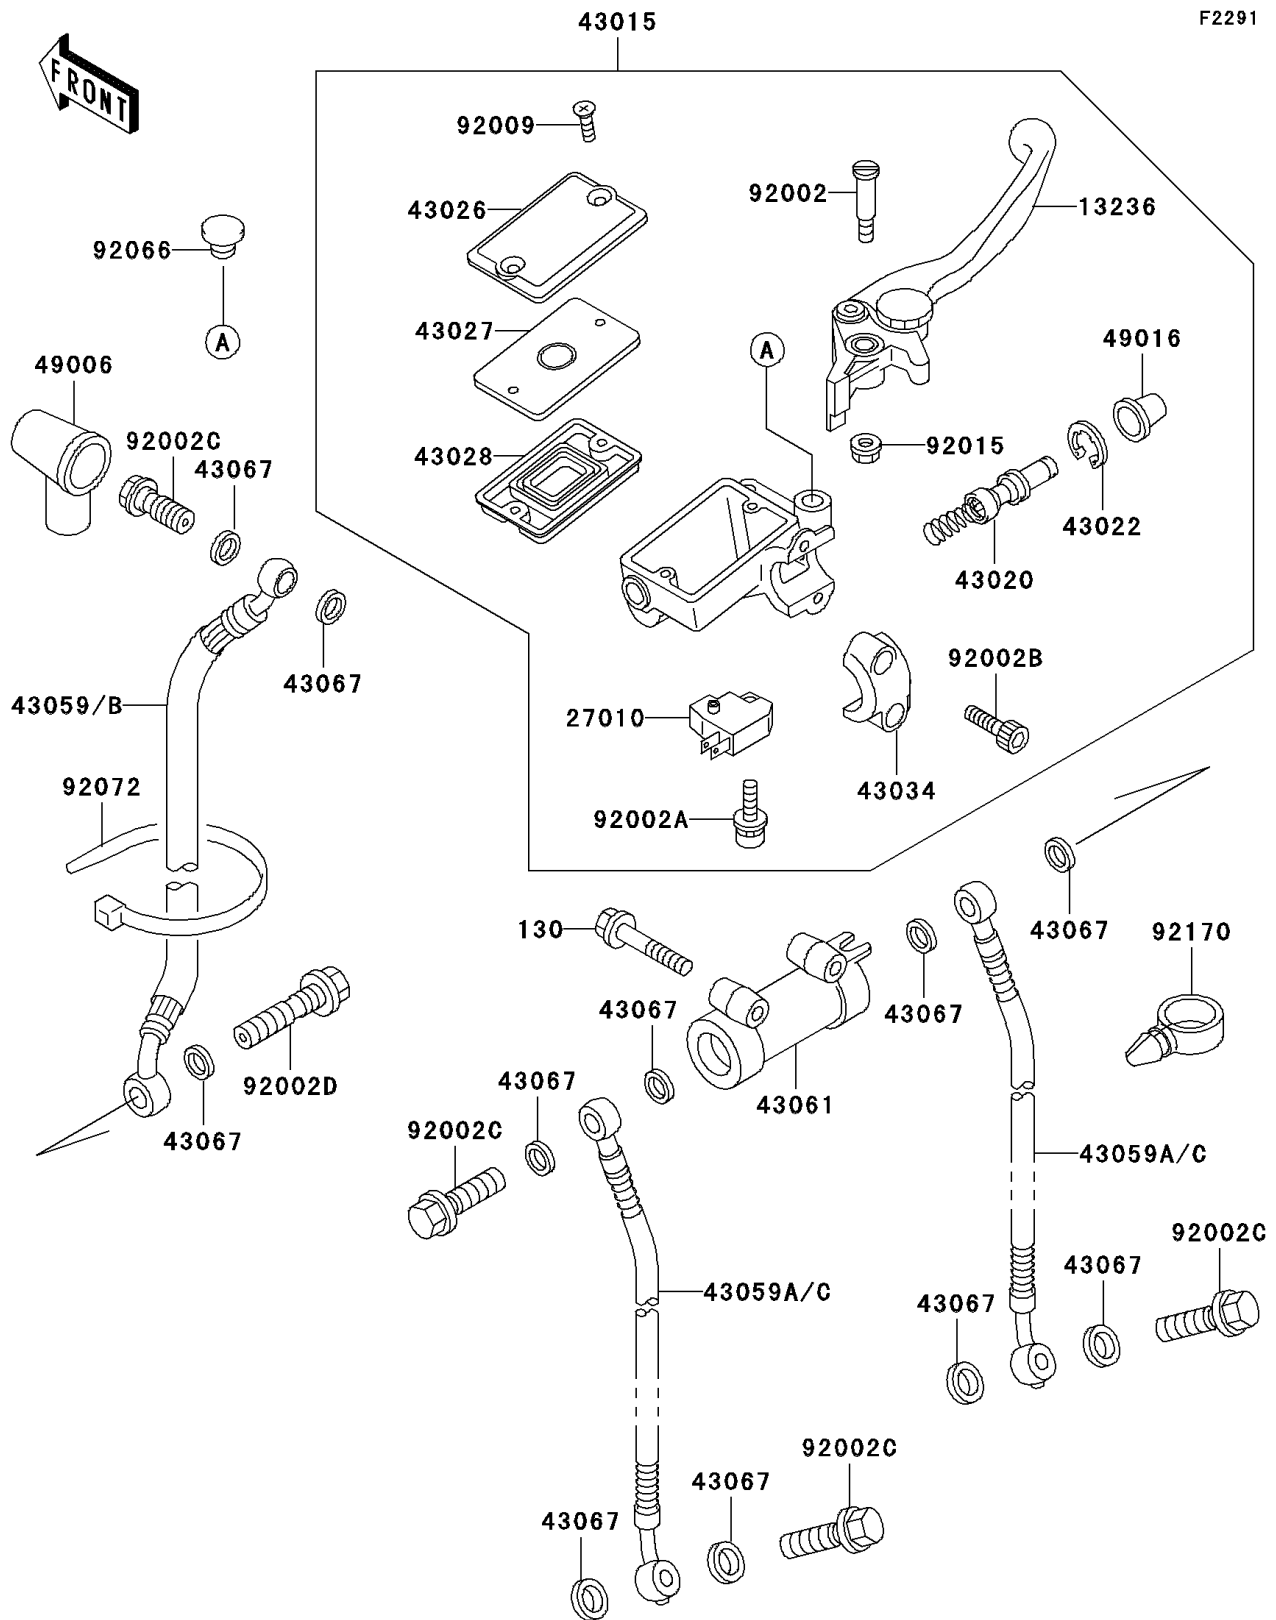

1993 Ninja® ZX™-11 PARTS DIAGRAM

Front Master Cylinder

F2291

1993 Ninja® ZX™-11 PARTS LIST

Front Master Cylinder

ITEM NAME	PART NUMBER	QUANTITY
BOLT-FLANGED,6X35 (Ref # 130)	130J0635	1
LEVER-COMP,FRONT BRAKE (Ref # 13236)	13236-1185	1
SWITCH,BRAKE (Ref # 27010)	27010-1170	1
CYLINDER-ASSY-MASTER,FR (Ref # 43015)	43015-1498	1
PISTON-COMP-BRAKE,FR (Ref # 43020)	43020-1054	1
STOPPER-BRAKE,PISTON (Ref # 43022)	43022-1010	1
CAP-BRAKE (Ref # 43026)	43026-1076	1
PLATE-DIAPHRAGM (Ref # 43027)	43027-1055	1
DIAPHRAGM,MASTER CYLINDER (Ref # 43028)	43028-1058	1
HOLDER-BRAKE,MASTER CYLINDER (Ref # 43034)	43034-1053	1
HOSE-BRAKE,FR,FR (Ref # 43059)	43059-1589	1
HOSE-BRAKE,FR,FR (Ref # 43059A)	43059-1741	1
JOINT-BRAKE (Ref # 43061)	43061-1002	1
WASHER,10.5X15X1.5 (Ref # 43067)	43067-001	1
BOOT,DUST (Ref # 49006)	49006-1040	1
COVER-SEAL,MASTER CYLINDER (Ref # 49016)	49016-1044	1
BOLT,LEVER SET,BLACK (Ref # 92002)	92002-1322	1
BOLT,SCREW,4X12 (Ref # 92002A)	92002-1323	1
BOLT,SOCKET,6X20,BLACK (Ref # 92002B)	92002-1324	1
BOLT,OIL,L=23 (Ref # 92002C)	92002-1888	1
BOLT,OIL,L=37 (Ref # 92002D)	92002-1909	1
SCREW,4MM (Ref # 92009)	92009-1458	1
NUT,FLANGED,6MM,BLACK (Ref # 92015)	92015-1233	1
PLUG,9.5X8,POLYETHYLENE (Ref # 92066)	92066-1077	1
BAND,L=365 (Ref # 92072)	92072-1197	1
CLAMP (Ref # 92170)	92170-1067	1