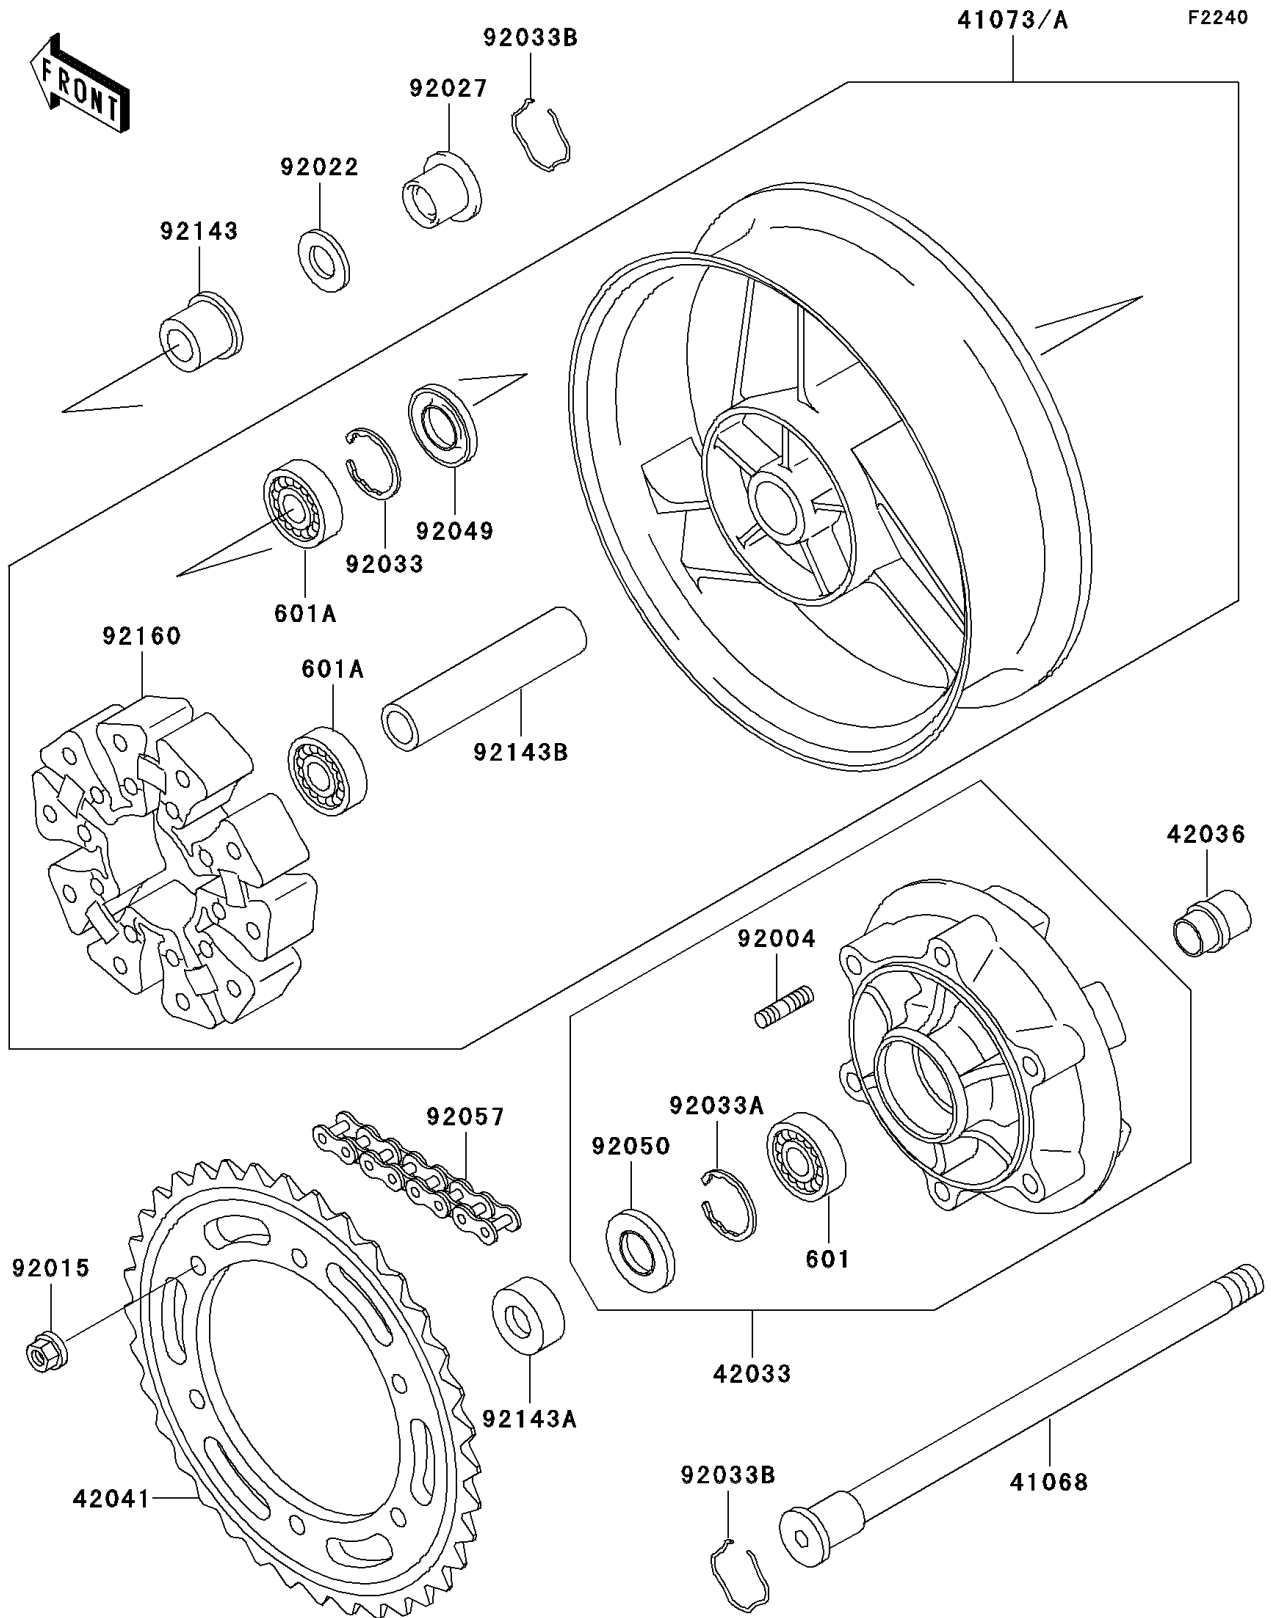

1993 Ninja® ZX™-11 PARTS DIAGRAM

Rear Wheel/Chain

1993 Ninja® ZX™-11 PARTS LIST

Rear Wheel/Chain

ITEM NAME	PART NUMBER	QUANTITY
BEARING-BALL,#6206UUC3 (Ref # 601)	601B6206UU	1
BEARING-BALL,#6304UUC3 (Ref # 601A)	601B6304UU	1
AXLE,RR (Ref # 41068)	41068-1354	1
WHEEL-ASSY,RR,C.GRAY (Ref # 41073)	41073-1520-JD	1
COUPLING-ASSY,RR HUB,C.GRAY (Ref # 42033)	42033-1160-EZ	1
SLEEVE,RR AXLE,L=45 (Ref # 42036)	42036-1302	1
SPROCKET-HUB,45T (Ref # 42041)	42041-1283	1
STUD,10X24 (Ref # 92004)	92004-1146	1
NUT,10MM (Ref # 92015)	92015-1720	1
WASHER,23X32X2.3 (Ref # 92022)	92022-1618	1
COLLAR,RR AXLE,L=28 (Ref # 92027)	92027-1810	1
RING-SNAP,52MM (Ref # 92033)	92033-1043	1
RING-SNAP,62MM (Ref # 92033A)	92033-1044	1
RING-SNAP,RR AXLE (Ref # 92033B)	92033-1156	1
SEAL-OIL,28X52X5 (Ref # 92049)	92049-1061	1
SEAL-OIL,AJN40627 (Ref # 92050)	92050-027	1
CHAIN,DRIVE,EK50ZV-XX110L (Ref # 92057)	92057-1368	1
COLLAR,L=23 (Ref # 92143)	92143-1042	1
COLLAR,RR AXLE,L=12 (Ref # 92143A)	92143-1385	1
COLLAR,REAR AXLE,L=116 (Ref # 92143B)	92143-1390	1
DAMPER,SHOCK,RR HUB (Ref # 92160)	92160-1398	1