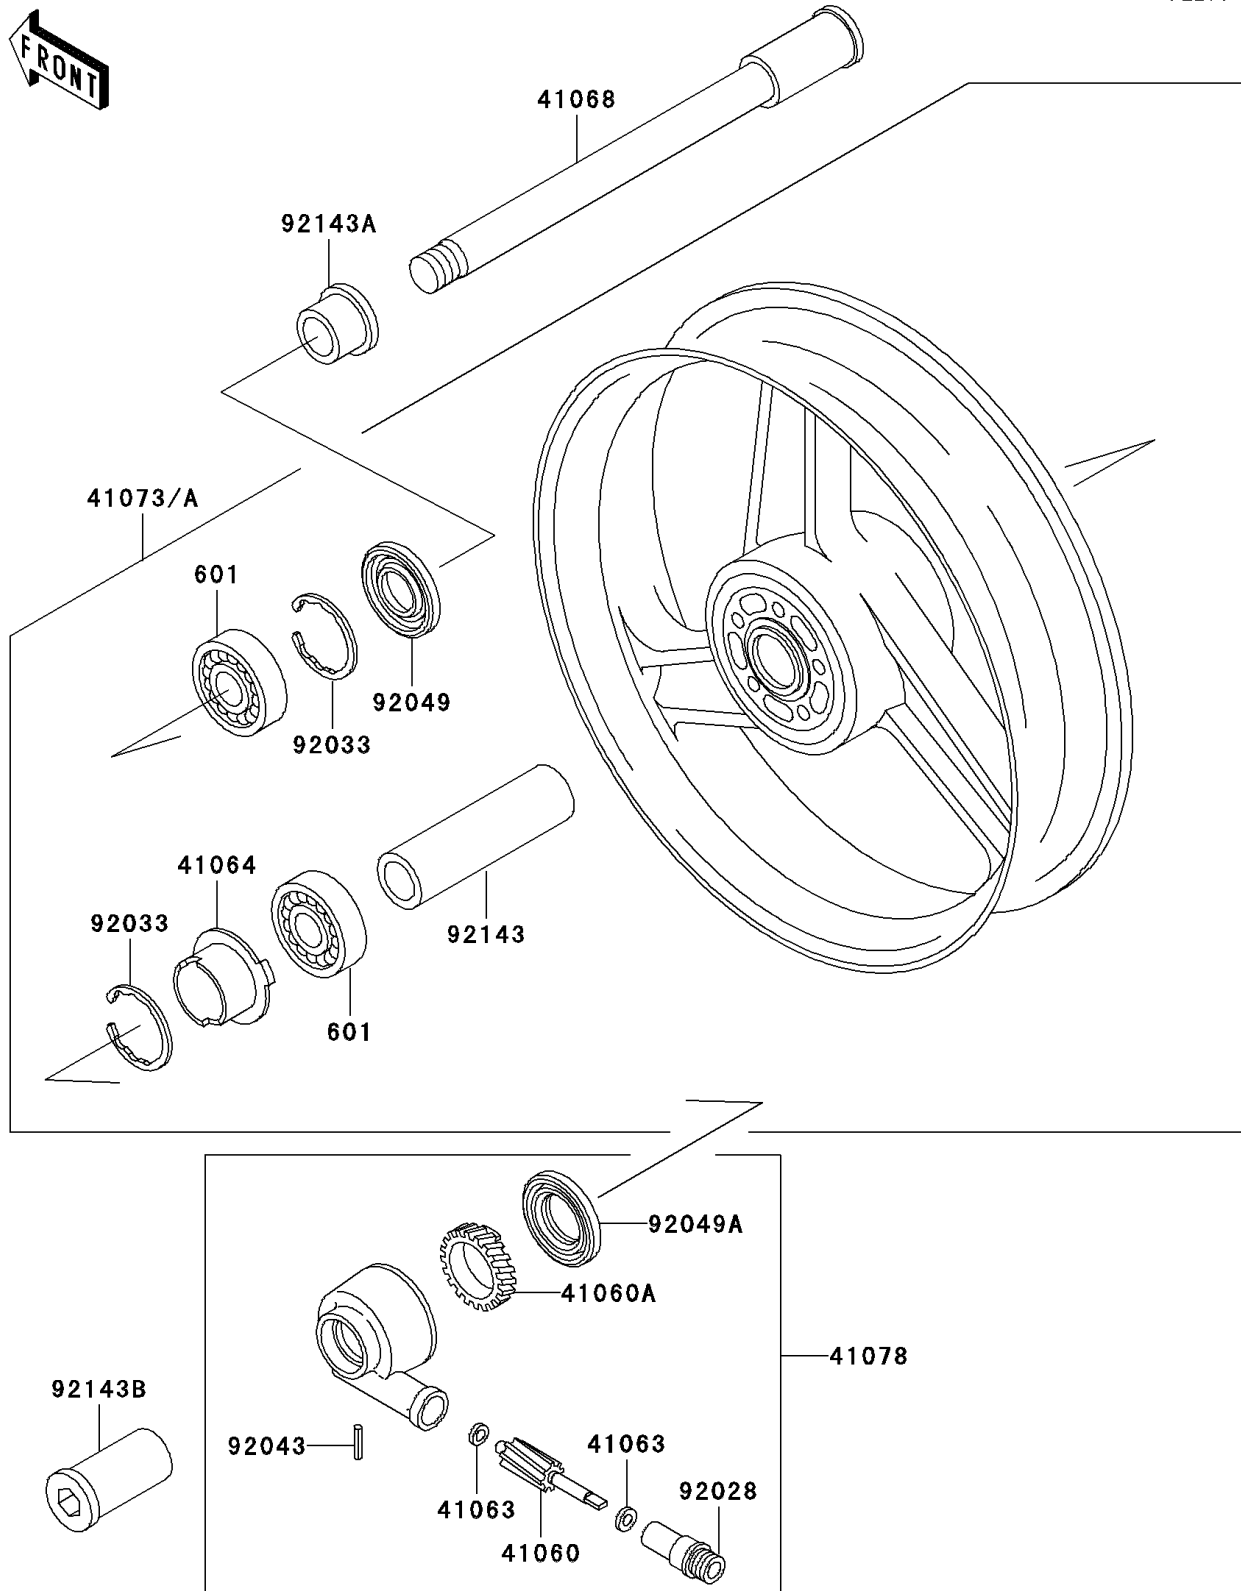

1993 Ninja® ZX™-11 PARTS DIAGRAM

Front Wheel

F2230

1993 Ninja® ZX™-11 PARTS LIST

Front Wheel

| ITEM NAME | PART NUMBER | QUANTITY |
|---|---------------|----------|
| BEARING-BALL,#6005UU (Ref # 601) | 601B6005UU | 1 |
| GEAR-METER SCREW,9T (Ref # 41060) | 41060-1140 | 1 |
| GEAR-METER SCREW,24T (Ref # 41060A) | 41060-1141 | 1 |
| WASHER,5.1X9X0.4 (Ref # 41063) | 41063-001 | 1 |
| RECEIVER-SPEEDOMETER (Ref # 41064) | 41064-1055 | 1 |
| AXLE,FR (Ref # 41068) | 41068-1327 | 1 |
| WHEEL-ASSY,FR,C.GRAY (Ref # 41073) | 41073-1519-JD | 1 |
| CASE-ASSY-METER GEAR (Ref # 41078) | 41078-1082 | 1 |
| BUSHING,METER GEAR CASE (Ref # 92028) | 92028-1634 | 1 |
| RING-SNAP,47MM (Ref # 92033) | 92033-1042 | 1 |
| PIN,SPRING,3X18 (Ref # 92043) | 92043-1454 | 1 |
| SEAL-OIL,BJN 32 47 5 (Ref # 92049) | 92049-1377 | 1 |
| SEAL-OIL,BJN-C2 35 52 5 (Ref # 92049A) | 92049-1378 | 1 |
| COLLAR,FR HUB,L=94 (Ref # 92143) | 92143-1476 | 1 |
| COLLAR,FR AXLE,RH,L=17.5 (Ref # 92143A) | 92143-1477 | 1 |
| COLLAR,FR AXLE,LH,L=44.5 (Ref # 92143B) | 92143-1478 | 1 |