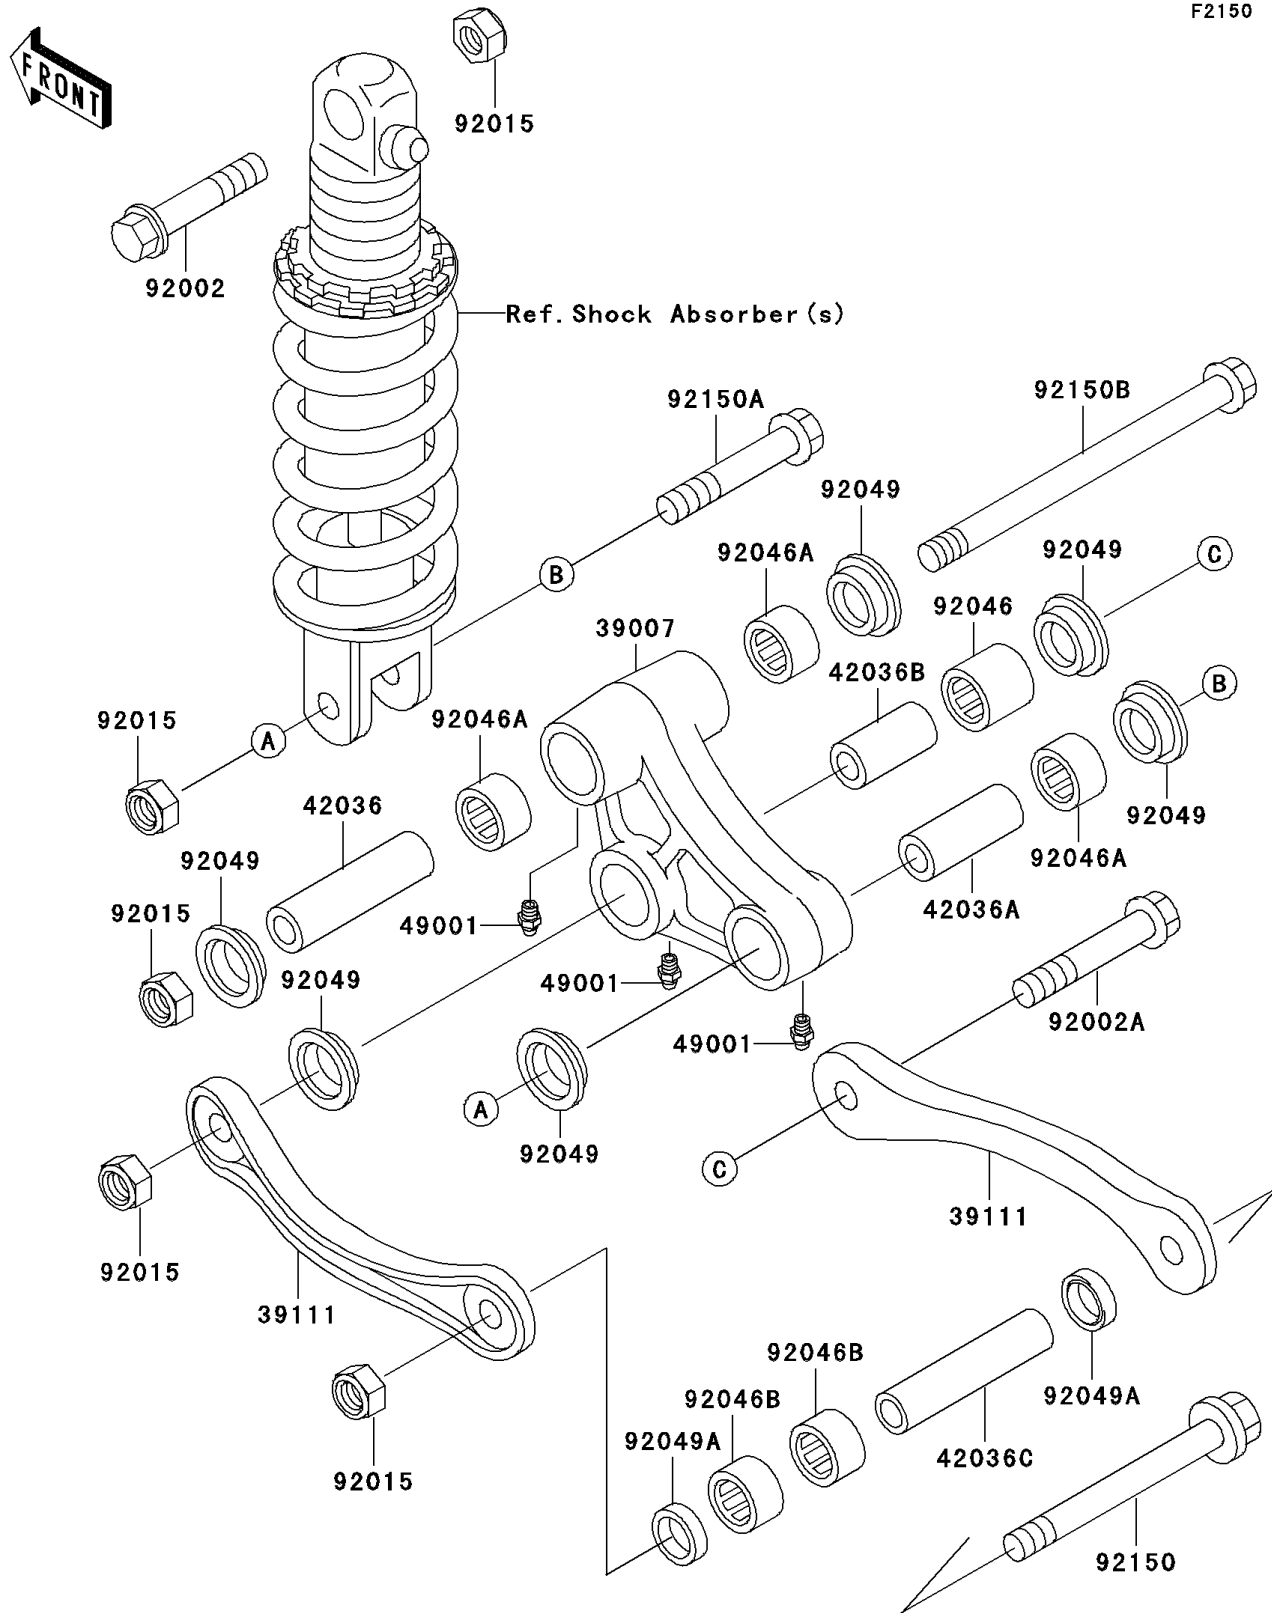

1993 Ninja® ZX™-11 PARTS DIAGRAM

Rear Suspension

F2150

1993 Ninja® ZX™-11 PARTS LIST

Rear Suspension

ITEM NAME	PART NUMBER	QUANTITY
ARM-SUSP,UNI TRAK (Ref # 39007)	39007-1107	1
ROD-TIE,SUSPENSION (Ref # 39111)	39111-1130	1
SLEEVE,ARM,CNT (Ref # 42036)	42036-1079	1
SLEEVE,12.1X20X40 (Ref # 42036A)	42036-1108	1
SLEEVE,12.1X20X50 (Ref # 42036B)	42036-1111	1
SLEEVE,12.1X18X82 (Ref # 42036C)	42036-1231	1
NIPPLE-GREASE (Ref # 49001)	49001-1051	1
BOLT,FLANGED,12X60 (Ref # 92002)	92002-1464	1
BOLT,SUSPENSION ARM,12MM (Ref # 92002A)	92002-1785	1
NUT,LOCK,12MM,BLACK (Ref # 92015)	92015-1190	1
BEARING-NEEDLE,BM202726 (Ref # 92046)	92046-1110	1
BEARING-NEEDLE,BM202715 (Ref # 92046A)	92046-1112	1
BEARING-NEEDLE,18BM2416 (Ref # 92046B)	92046-1144	1
SEAL-OIL,ARM,CNT (Ref # 92049)	92049-1109	1
SEAL-OIL,MHA18244 (Ref # 92049A)	92049-1225	1
BOLT,FLANGED,12X110 (Ref # 92150)	92150-1088	1
BOLT,FLANGED,12X70 (Ref # 92150A)	92150-1115	1
BOLT,FLANGED,12X165 (Ref # 92150B)	92150-1116	1