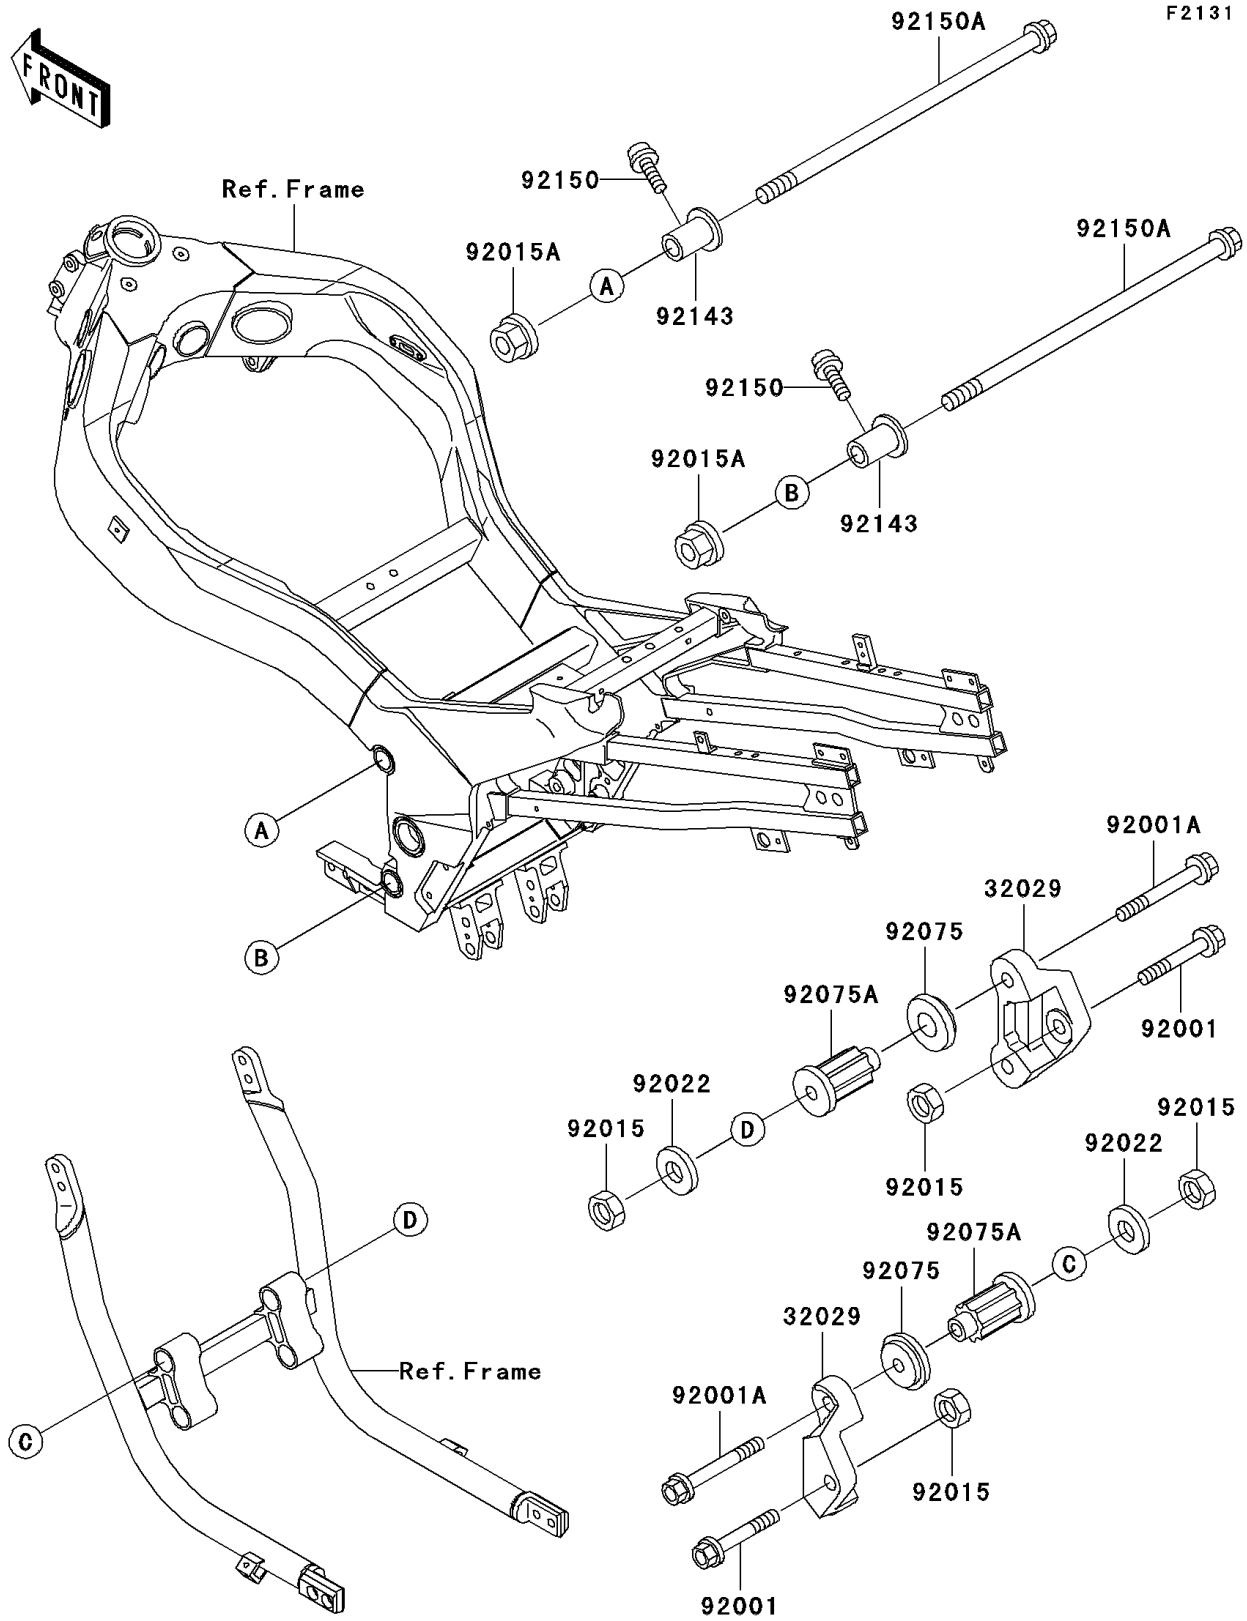

1993 Ninja® ZX™-11 PARTS DIAGRAM

Frame Fittings

1993 Ninja® ZX™-11 PARTS LIST

Frame Fittings

ITEM NAME	PART NUMBER	QUANTITY
BRACKET-ENGINE (Ref # 32029)	32029-1615	1
BOLT,FLANGED,10X60 (Ref # 92001)	92001-1617	1
BOLT,FLANGED,10X85 (Ref # 92001A)	92001-1619	1
NUT,LOCK,10MM (Ref # 92015)	92015-1429	1
NUT,LOCK,10MM (Ref # 92015A)	92015-1522	1
WASHER,10.5X37X1.6 (Ref # 92022)	92022-1246	1
DAMPER,ENGINE MOUNT,SIDE (Ref # 92075)	92075-1274	1
DAMPER,ENGINE MOUNT,MAIN (Ref # 92075A)	92075-1377	1
COLLAR,ENGINE MOUNT,L=26.5 (Ref # 92143)	92143-1615	1
BOLT,SOCKET,8X30 (Ref # 92150)	92150-1156	1
BOLT,FLANGED,10X235 (Ref # 92150A)	92150-1263	1